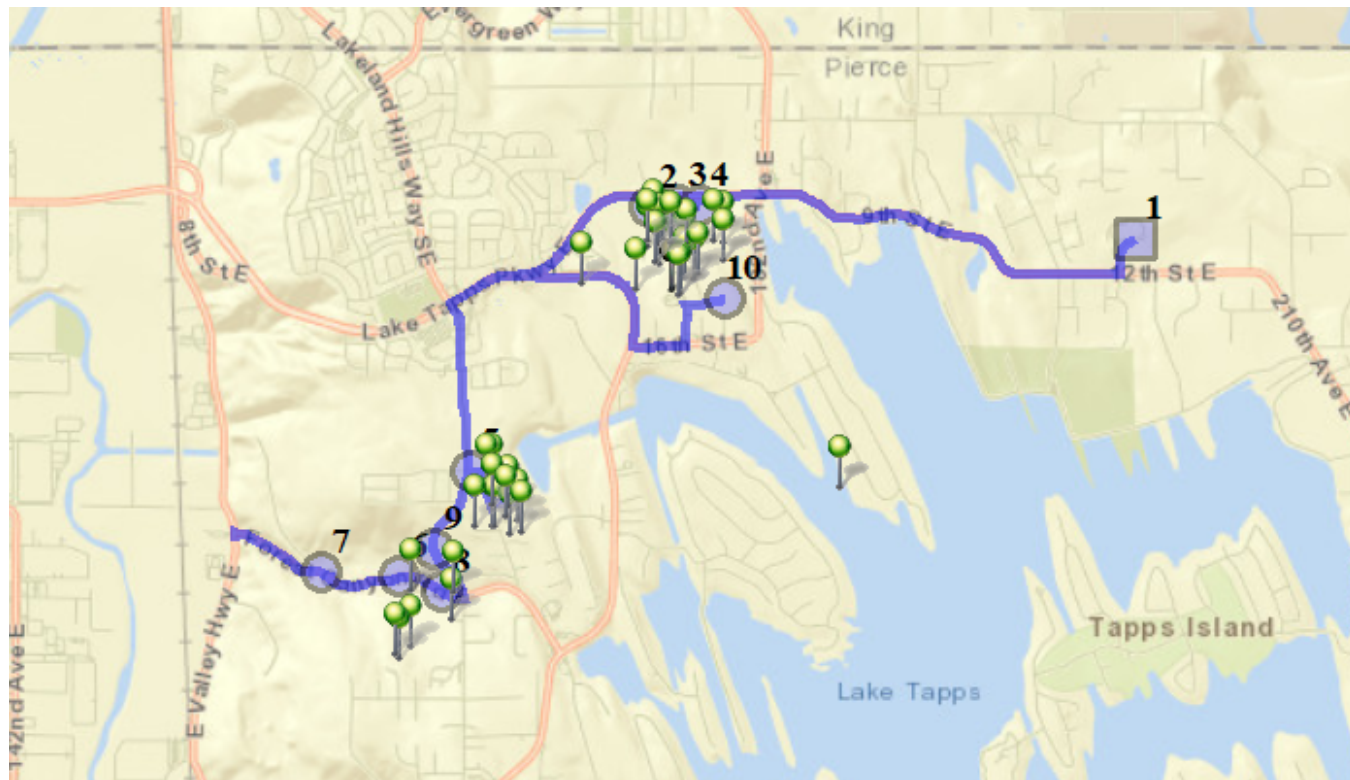

Run - 11 PM NTMS Friday

9/1/2022 - 7/4/2024

Fri

Driver: Lanfear, Lanta Eileen

Vehicle: D11

Time: 34 min

Distance: 8.51 mi

Students: 46 / 46

Description: Up Forest Canyon/North Tapps Estates

Sign On:

Sign Off: 3:09 PM

Map

#1 - 2:20 PM - Depart NTMS / 20029 12TH St East

46 Pickup

#2 - 2:27 PM - Stop / Charlotte Ave Se. & 65th st. E.

9 Dropoff

#3 - 2:28 PM - Stop / Elaine Ave SE. & 65th st e.

12 Dropoff

#4 - 2:29 PM - Stop / Franklin Ave SE & 65th St SE

4 Dropoff

#5 - 2:34 PM - Stop / 2122 170th Ave East

14 Dropoff

#6 - 2:39 PM - Stop / 2812 162nd Ave Ct E

3 Dropoff

#7 - 2:41 PM - Stop / 2699 Cottage Road East

#8 - 2:45 PM - Stop / 2327 165th Ave East

3 Dropoff

#9 - 2:46 PM - Stop / 16320 26th St E

1 Dropoff

#10 - 2:54 PM - Return To Base / 1320 178TH Ave East