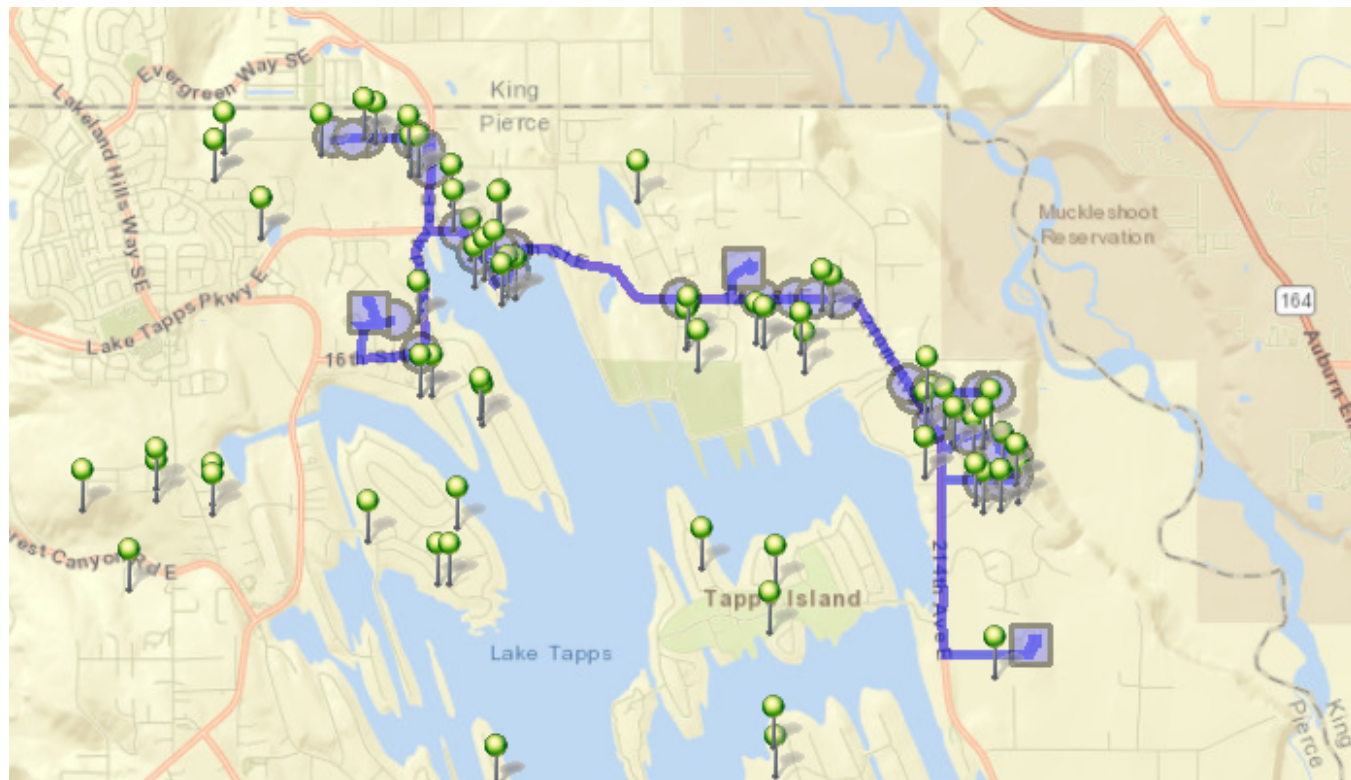

Description: Main Hwy/Skyline/18th&16th/Evergreen Pt./2nd. st.

Sign On: 12:30 PM

Sign Off:

Map

#1 - 12:45 PM - Depart Base / 1320 178TH Ave East

#2 - 12:58 PM - Depart DHES / 21727 34th St E

38 Pickup

#3 - 1:03 PM - Stop / 18th St East & 210th Ave East

1 Dropoff

#4 - 1:04 PM - Stop / 21123 17th Stct East

1 Dropoff

#5 - 1:08 PM - Stop only if parent is there / 9th St East & 184th Ave East

2 Dropoff

#6 - 1:20 PM - LTES / 1320 178th Ave E

52 Pickup

#7 - 1:25 PM - Stop / 16th St East & 182nd Ave East

5 Dropoff

#16 - 1:37 PM - Stop / O Farrell Cutoff Road East & 12th St East

5 Dropoff

#17 - 1:38 PM - Stop / 12TH St East & 203RD Ave East

4 Dropoff

#18 - 1:39 PM - Stop / 12th St East & 205th Ave East

3 Dropoff

2 Dropoff

#31 - 1:52 PM - Stop / 905 187th Ave East

1 Dropoff

#32 - 1:52 PM - Stop / 9th St East & 186th Ave East

3 Dropoff

#33 - 1:58 PM - NTMS / 20029 12TH St East

6 Dropoff