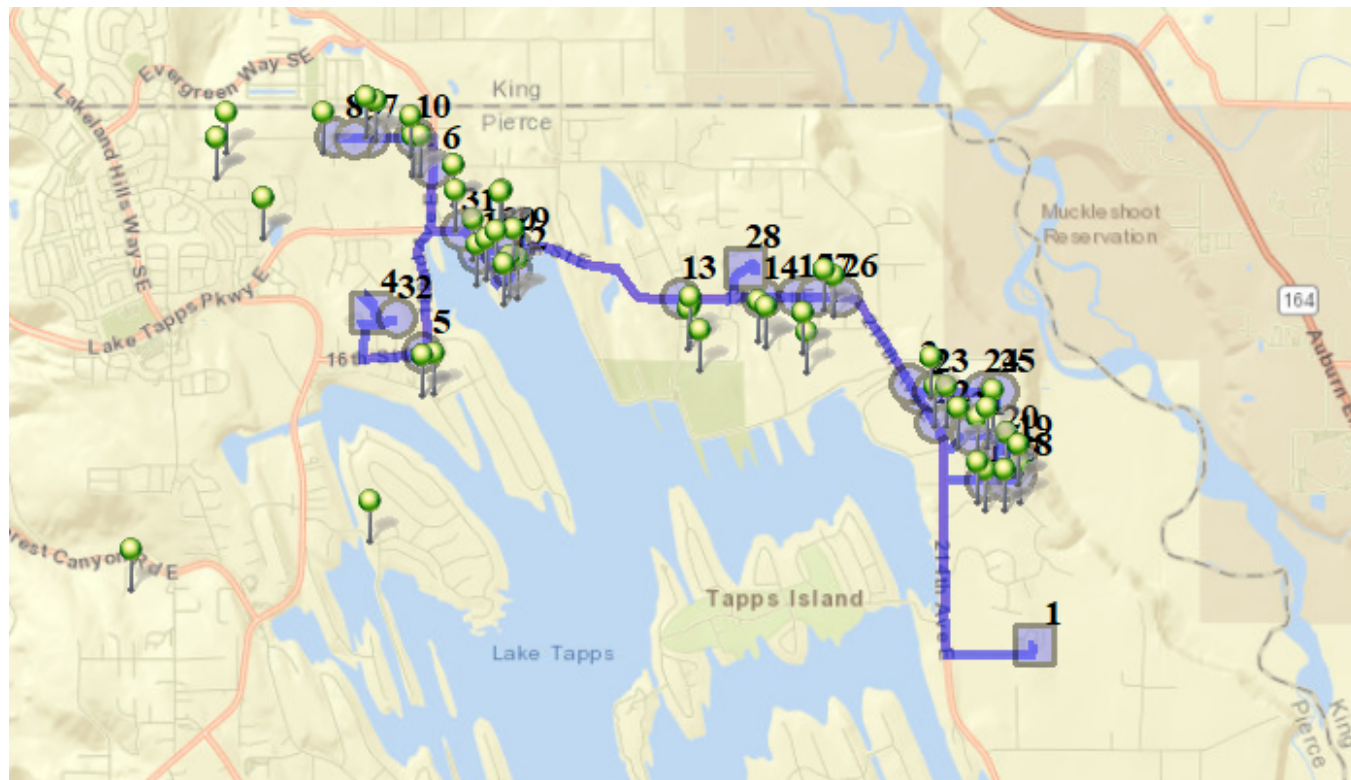

Description: Main Hwy/Skyline/18th&16th/Evergreen Pt./2nd. st.

Sign On:

Sign Off: 4:15 PM

Map

#1 - 3:05 PM - DHES / 21727 34th St E

29 Pickup

#2 - 3:10 PM - Stop / 18th St East & 210th Ave East

1 Dropoff

#3 - 3:10 PM - Stop / 210TH Ave East & 17TH Stct East

1 Dropoff

#4 - 3:15 PM - LTES / 1320 178th Ave E

40 Pickup

#5 - 3:23 PM - Stop / 16th St East & 182nd Ave East

4 Dropoff

#6 - 3:25 PM - Stop / 182nd Ave East & 4th St East

5 Dropoff

#11 - 3:31 PM - Stop / 1008 184TH AVECT East

2 Dropoff

#12 - 3:32 PM - Stop / 924 187th Ave East

5 Dropoff

#13 - 3:34 PM - Stop / 1110 198th Ave East

5 Dropoff

#14 - 3:36 PM - Stop / 12TH St East & 203RD Ave East

4 Dropoff

#15 - 3:36 PM - Stop / 12th St East & 205th Ave East

3 Dropoff

#16 - 3:39 PM - Stop / 21518 23rd Stct East

2 Dropoff

#17 - 3:39 PM - Stop / 21622 23RD ST CT E

2 Dropoff

#18 - 3:39 PM - Stop / 2224 218th Ave East