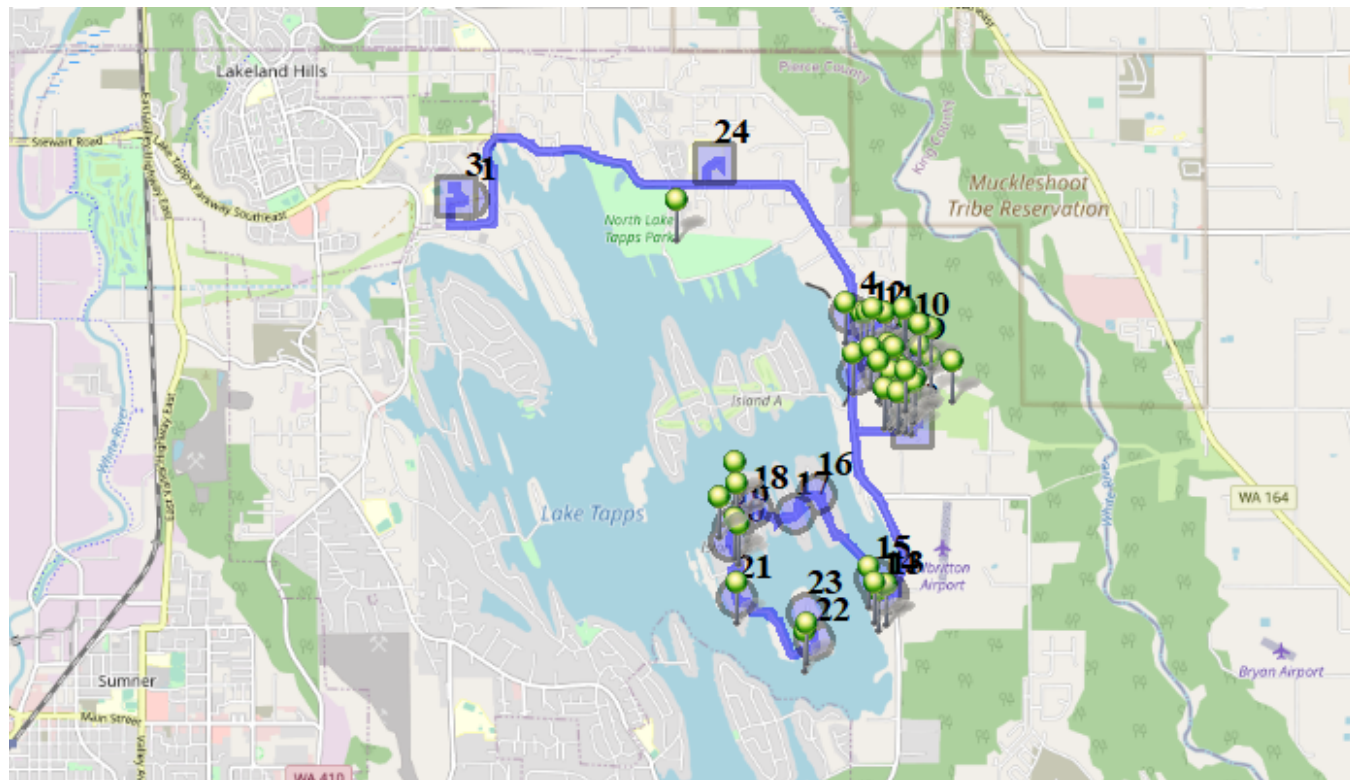

Description: Quiet Water/Snag Island

Sign On: 12:30 PM

Sign Off:

## Map

**#1 - 12:45 PM - Depart Base / 1320 178TH Ave East**

**#2 - 1:05 PM - DHES / 22187 34th St East**

26 Pickup

**#3 - 1:20 PM - LTES / Unknown Address**

54 Pickup

**#4 - 1:31 PM - Stop / 21230 23rd Stct East**

1 Dropoff

**#5 - 1:32 PM - Stop / 2815 214th Ave East**

1 Dropoff

**#6 - 1:33 PM - Stop / 29th St East & Quiet Water Loop East**

4 Dropoff

**#7 - 1:33 PM - 29th & 216th / 2811 216th Avect East**

10 Dropoff

**#8 - 1:34 PM - Stop / 29th St East & 217th Ave Ct E**

1 Dropoff

**#21 - 1:52 PM - Stop / 20909 Snag Island Drive East**

1 Dropoff

**#22 - 1:54 PM - Stop / 20720 Snag Island Drive East**

2 Dropoff

**#23 - 1:55 PM - Stop & Turnaround / 20705 Snag Island Drive East**