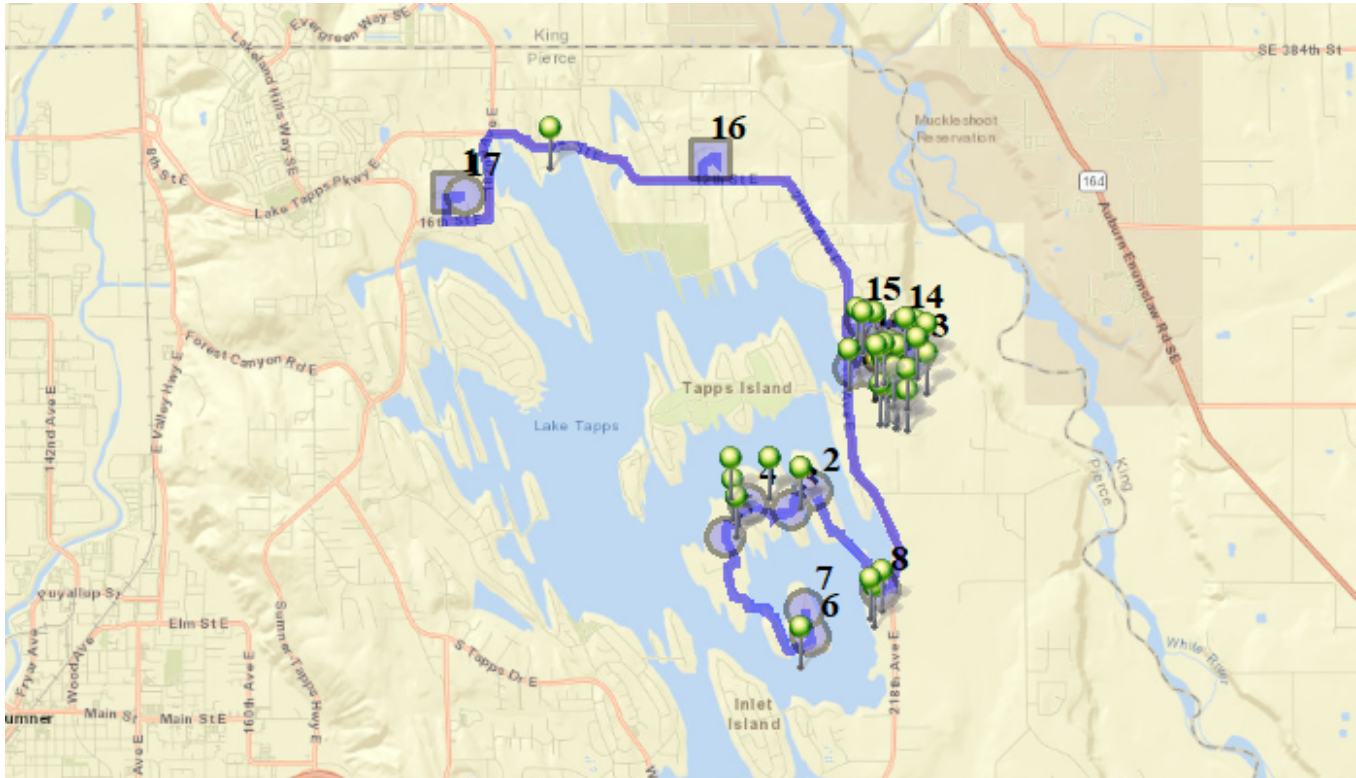

Description: Quiet Water/Snag Island

Sign On:

Sign Off: 9:59 AM

Map

#1 - 8:44 AM - Depart LTES / Unknown Address

#2 - 8:59 AM - Stop / 21413 Snag Island Drive East

2 Pickup

#3 - 9:01 AM - Stop / 21081 Snag Island Drive East

2 Pickup

#4 - 9:02 AM - Stop / 21118 Snag Island Drive East

2 Pickup

#5 - 9:03 AM - Stop / 21018 Snag Island Dr E

2 Pickup

#6 - 9:07 AM - Stop / 20720 Snag Island Drive East

1 Pickup

#7 - 9:08 AM - Stop/Turnaround / 20705 Snag Island Drive East

#8 - 9:17 AM - Stop / 21627 Snag Island Drive East

3 Pickup

#9 - 9:21 AM - Stop / 2815 214th Ave East

2 Pickup

#10 - 9:22 AM - Stop / 29th & Quiet Water Loop East

5 Pickup

#11 - 9:23 AM - Stop / 29th St East & 29th St E

4 Pickup

#16 - 9:35 AM - NTMS / 20029 12th St East

48 Dropoff

#17 - 9:45 AM - Return toBase / 1320 178TH Ave East