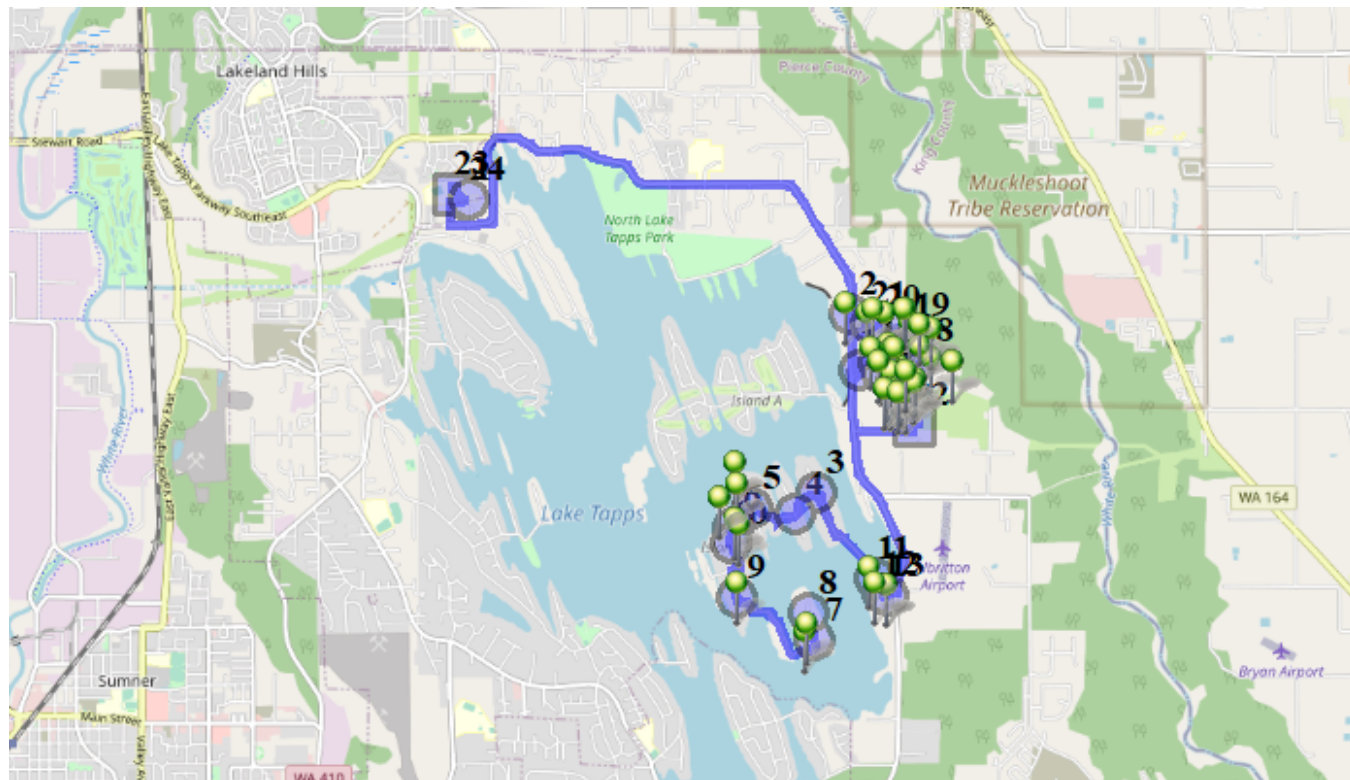

Description: Quiet Water/Snag Island

Sign On: 7:20 AM

Sign Off:

Map

#1 - 7:35 AM - Depart Base / 1320 178TH Ave East

#2 - 7:43 AM - Stop / 21230 23rd Stct East

1 Pickup

#3 - 7:50 AM - Stop / 21413 Snag Island Drive East

2 Pickup

#8 - 7:56 AM - Turnaround / 20705 Snag Island Drive East

#9 - 7:59 AM - Stop / 20909 Snag Island Drive East

1 Pickup

#10 - 8:00 AM - Stop / 21017 SNAG ISLAND DR E

3 Pickup

#11 - 8:05 AM - Stop / 21520 SNAG ISLAND DR E

1 Pickup

#12 - 8:05 AM - Stop / 21627 Snag Island Drive East

1 Pickup

#13 - 8:05 AM - Stop / 21709 Snag Island Drive East

3 Pickup

#14 - 8:09 AM - Stop / 2815 214th Ave East

#15 - 8:10 AM - Stop / 29th St East & Quiet Water Loop East

8 Pickup

#20 - 8:13 AM - Stop / 21617 26th St East

4 Pickup

#21 - 8:13 AM - Stop / 21512 26th St East

2 Pickup

#22 - 8:20 AM - DHES / 21727 34th St East

37 Dropoff

#23 - 8:35 AM - LTES / 1320 178th Ave E