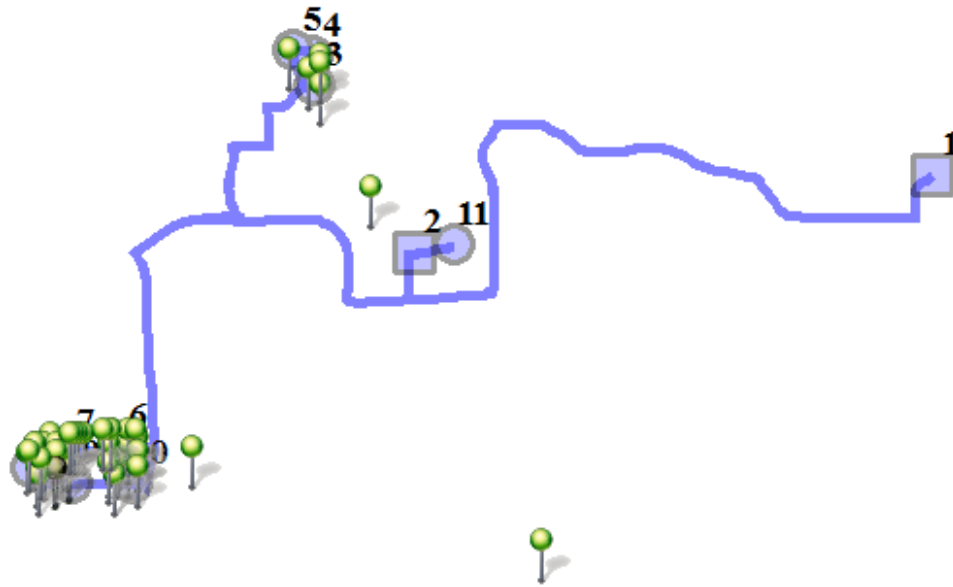

Run - 01 PM NTMS Friday

9/1/2022 - 7/4/2024

Driver: Wolters, Karen Louise

Vehicle: D01

Fri

Time: 40 min

Distance: 8.08 mi

Students: 52 / 53

Description: Estates/Portofino

Sign On:

Sign Off: 3:10 PM

Map

#1 - 2:15 PM - Depart NTMS / NTMS 20029 12TH St East

52 Pickup

#2 - 2:27 PM - LTES / 17811 14th Stct East

3 Dropoff

#3 - 2:32 PM - Stop / Portifino-Annette Ave Southeast & 63rd St Southeast

2 Dropoff

#4 - 2:33 PM - Stop / 6204 Annette Ave Southeast

2 Dropoff

#5 - 2:34 PM - Stop / Portofino-62ND St Southeast & WESLEY Place Southeast

1 Dropoff