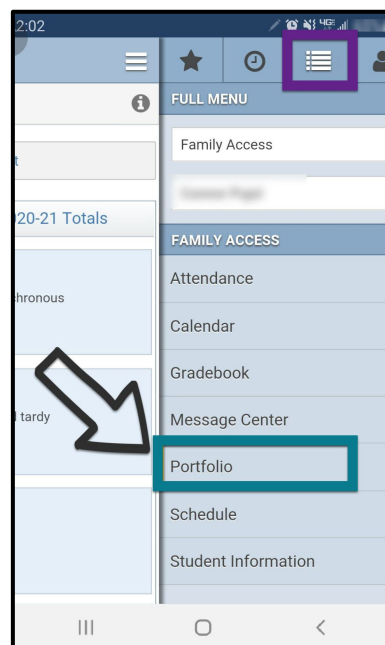

Step 1:
Log into Skyward*

Step 2:
Go to Portfolio

Step 3:
Click on the file to Download

Portfolio - Attachments	
Description	Type
[Redacted]	Report Card
[Redacted]	Report Card
20/21 NWEA MAP Student Results - BOY	NWEA MAP
[Redacted]	Report Card
[Redacted]	Report Card

Accessing Skyward through an APP

Step 1:
Log into Skyward*

Step 2:
Go to Portfolio

Step 3:
Click Download

*If you need assistance with logging into Skyward, contact familyaccess@kleinisd.net. Please include your name, student name and campus in your email.