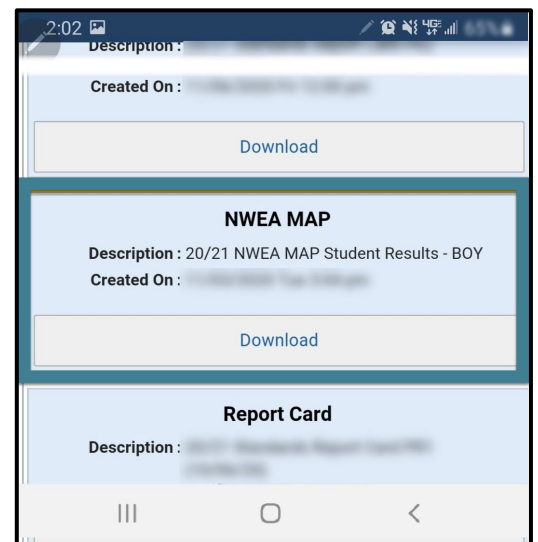

Step 1:
Log into Skyward*

Step 2:
Go to Portfolio

Step 3:
Click on the file to Download

Portfolio - Attachments	
Description	Type
[Redacted]	Report Card
[Redacted]	Report Card
20/21 NWEA MAP Student Results - BOY	NWEA MAP
[Redacted]	Report Card
[Redacted]	Report Card

Accessing Skyward through an APP

Step 1:
Log into Skyward*

Step 2:
Go to Portfolio

Step 3:
Click Download

*If you need assistance with logging into Skyward, contact familyaccess@kleinisd.net. Please include your name, student name and campus in your email.