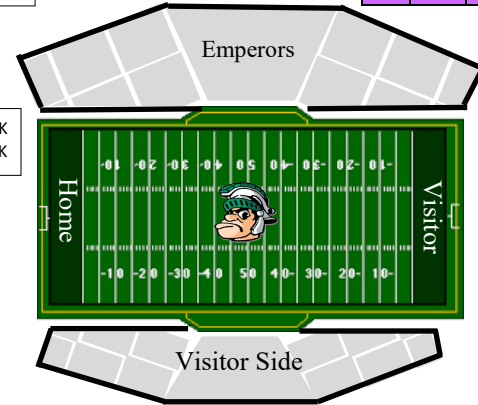

GIRLS BOYS	503	504	505
---------------	-----	-----	-----

SOUTH CAMPUS STAFF PARKING

MAGNOLIA ST

300	301	302	303	304	305	306		
						307	308	309

RESTROOMS

SNACK SHACK

SOUTH 1ST AVE

J STREET