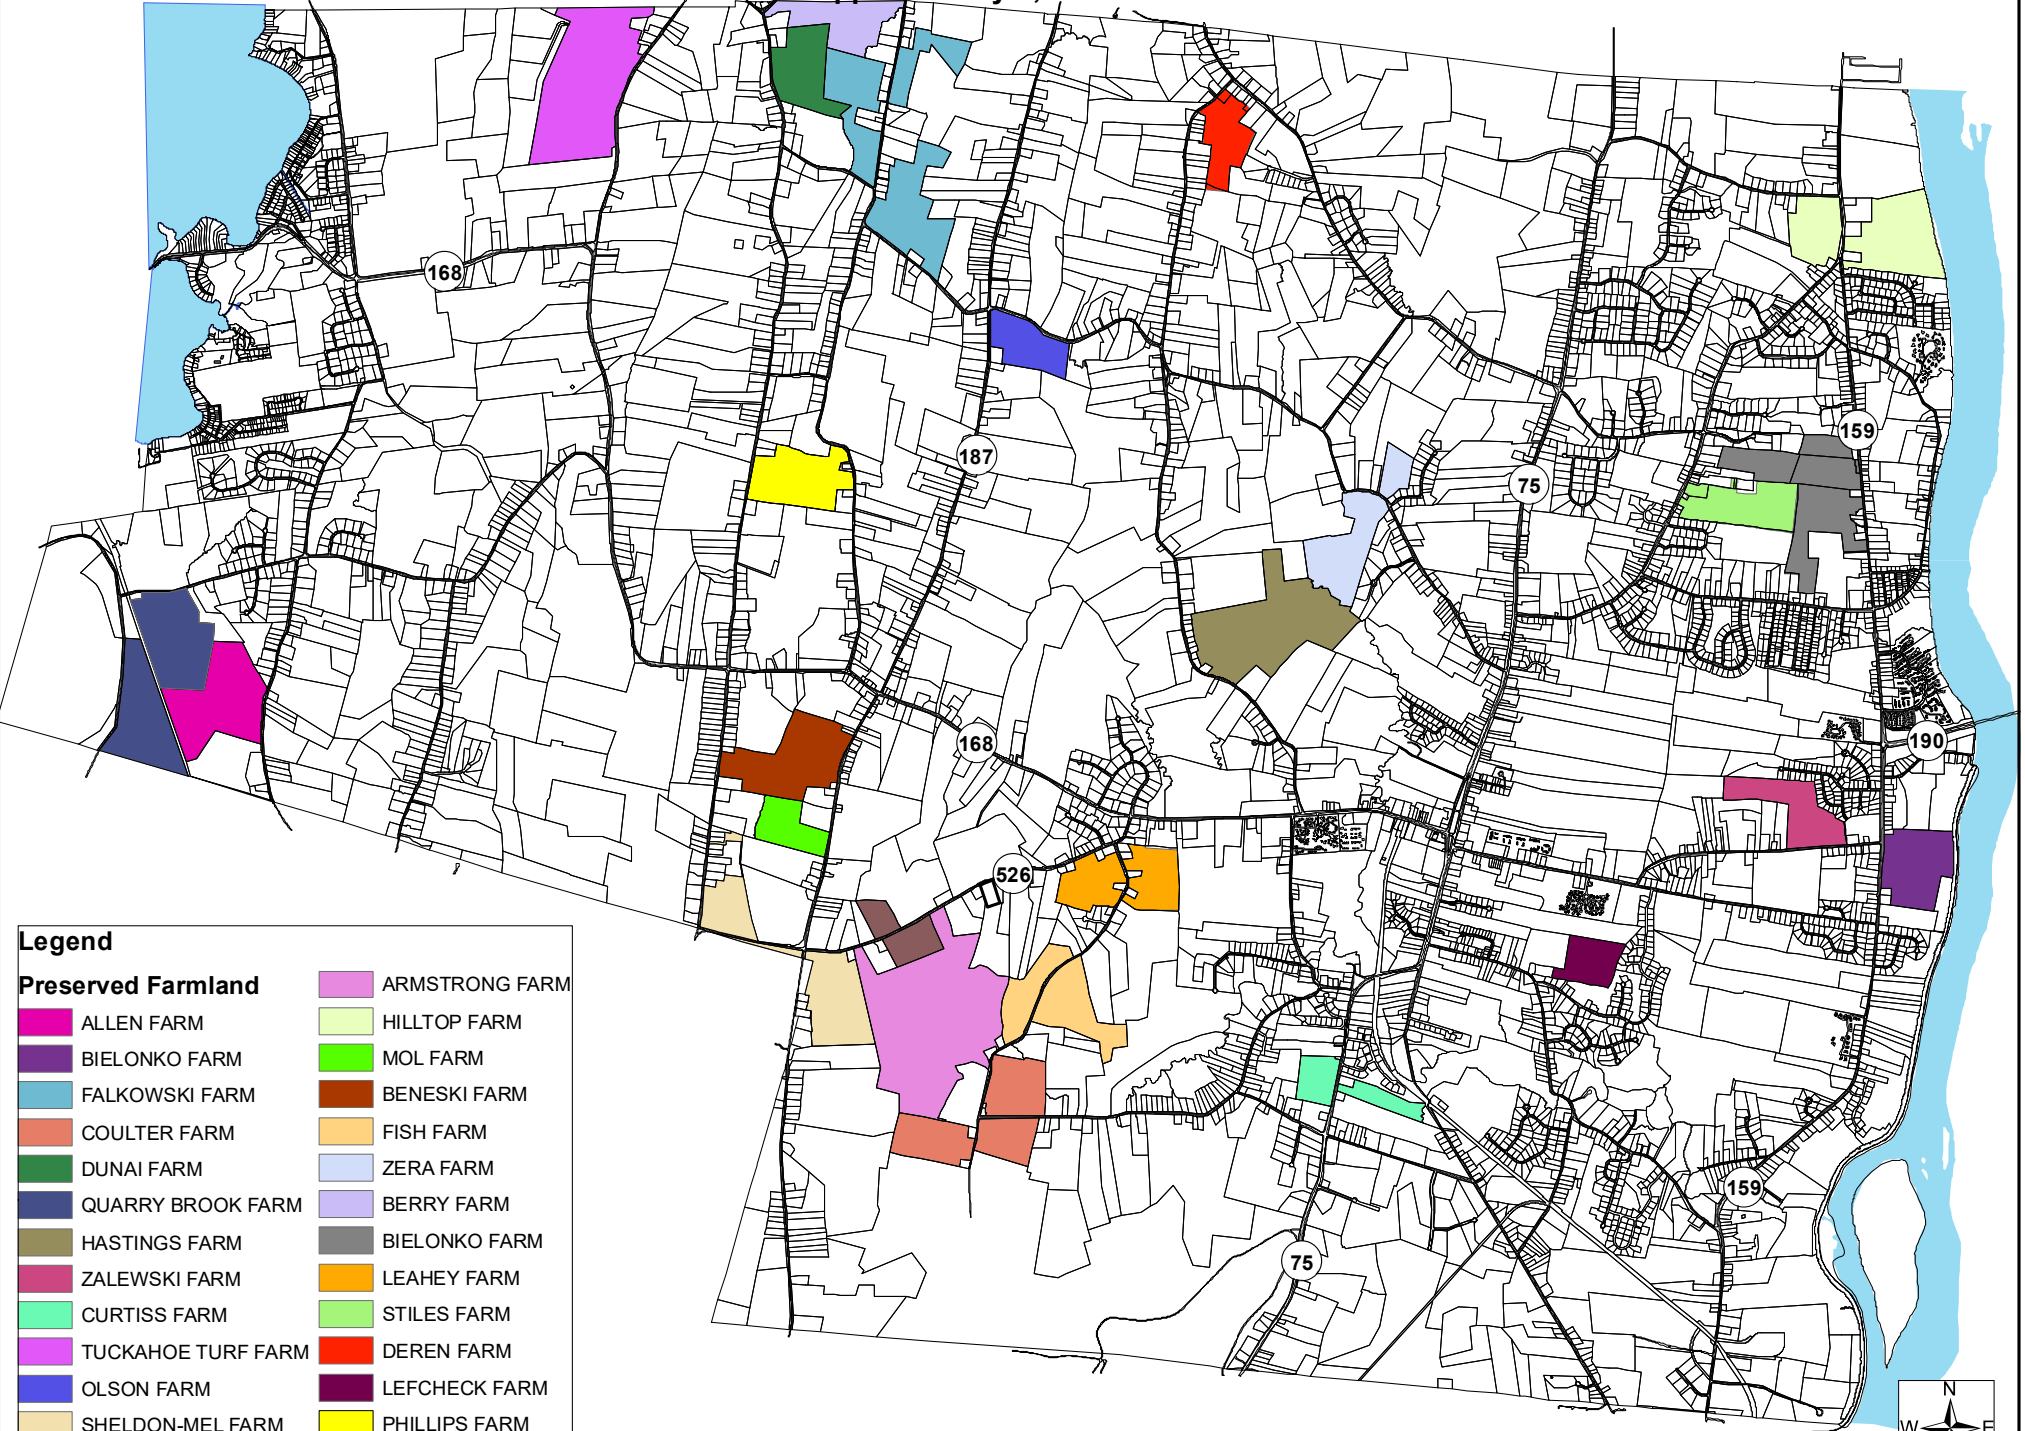

Preserved Farmland - 2023
Approximatey 2,400 Acres

Legend

Preserved Farmland

	ALLEN FARM		HILLTOP FARM
	BIELONKO FARM		MOL FARM
	FALKOWSKI FARM		BENESKI FARM
	COULTER FARM		FISH FARM
	DUNAI FARM		ZERA FARM
	QUARRY BROOK FARM		BERRY FARM
	HASTINGS FARM		BIELONKO FARM
	ZALEWSKI FARM		LEAHEY FARM
	CURTISS FARM		STILES FARM
	TUCKAHOE TURF FARM		DEREN FARM
	OLSON FARM		LEFCHECK FARM
	SHELDON-MEL FARM		PHILLIPS FARM
	MILLER FARM		

1 inch = 4,600 feet