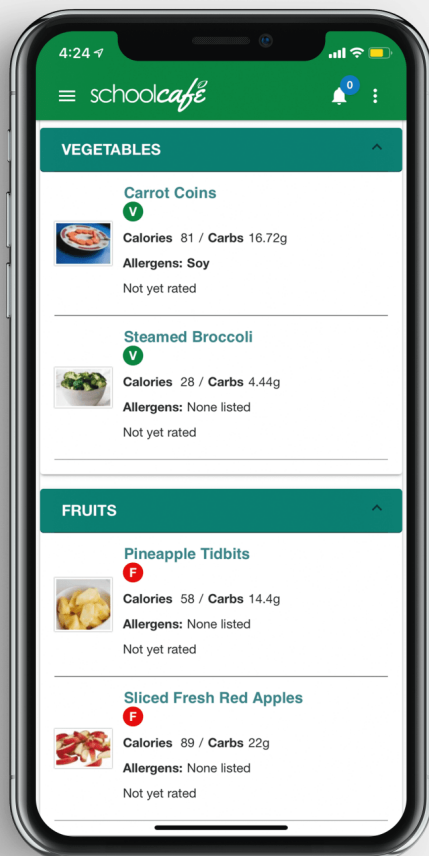

Nutri-Serve Food Management *at* Waterford School District

Our menus have moved!

Nutri-Serve uses **digital menus** to make it easier for you to connect with all the information you need about your school meals including ingredients, nutrition information, allergens, and more. Starting this year our monthly menus can be accessed by desktop, laptop, or mobile through

schoolcafé

To Access Menus:

Scan the QR code with your phone's camera to download the **mobile app**. Or, go to the App Store and search "SchoolCafé". Once you have the app downloaded, search for Waterford School District