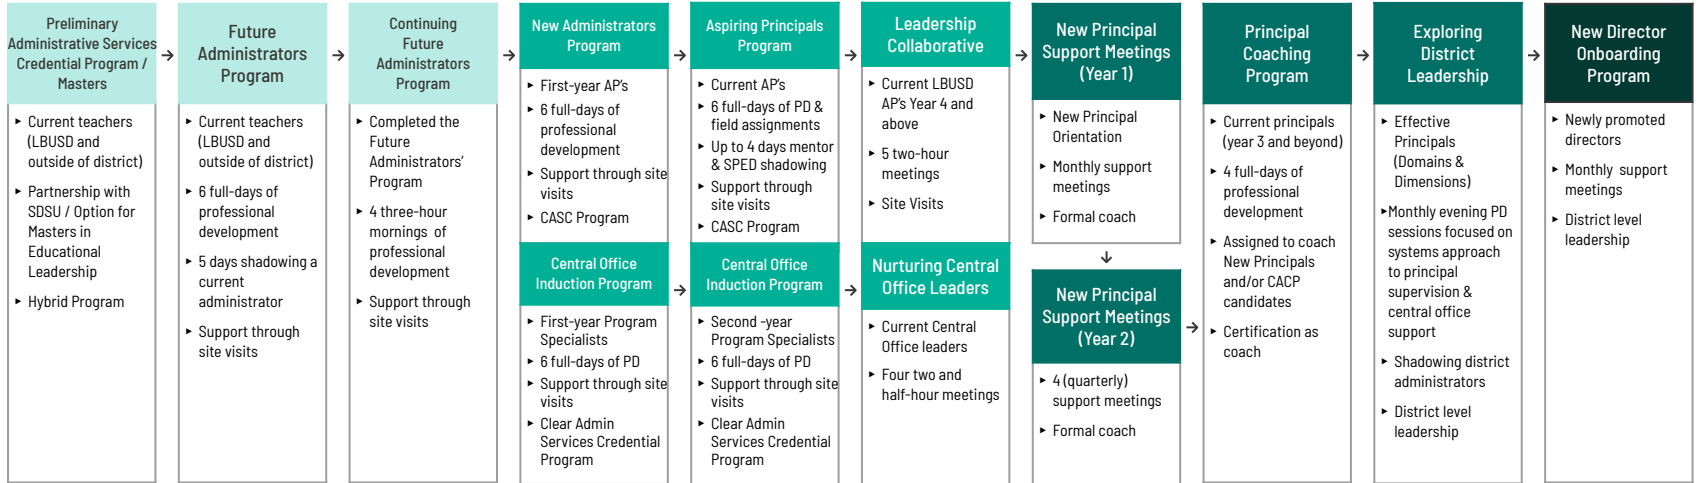

LONG BEACH UNIFIED SCHOOL DISTRICT

# EQUITY LEADERSHIP & TALENT DEVELOPMENT PIPELINE PROGRAMS

TEACHER LEADER

ASSISTANT PRINCIPAL

PRINCIPAL

ASSISTANT SUPERINTENDENT