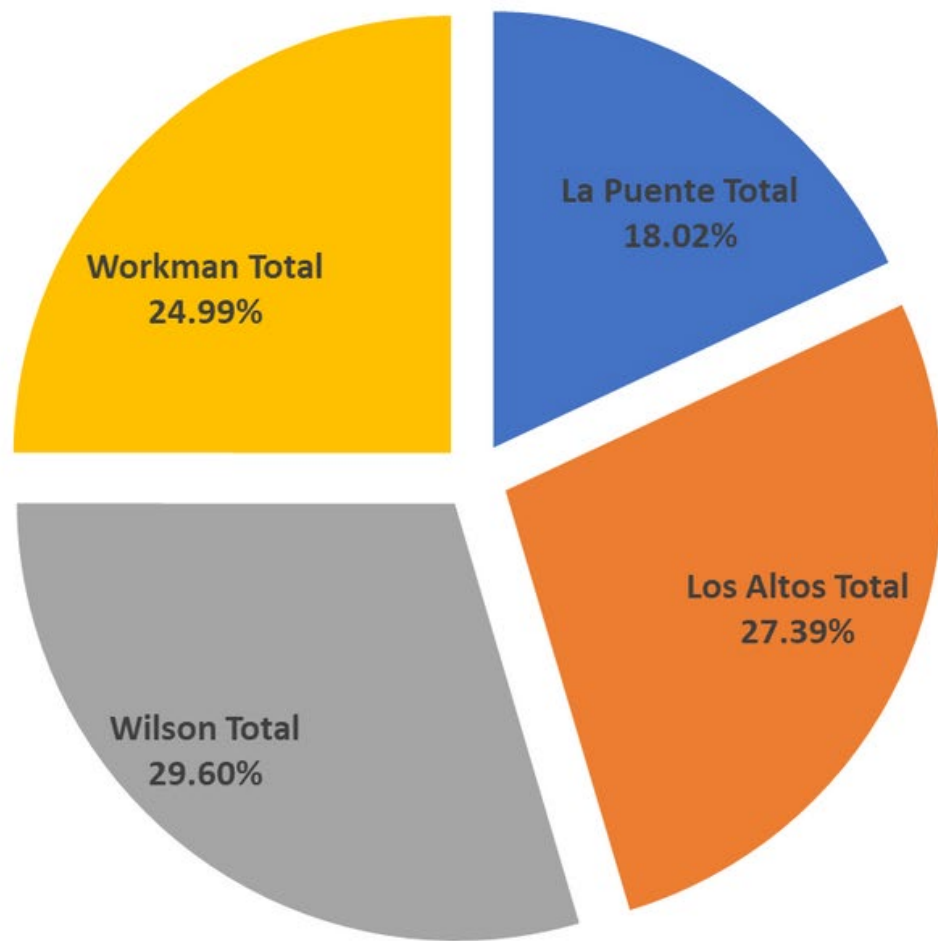

CURRENT ENROLLMENT DISTRICT & QUAD

2023-24 HLPUSD STUDENT ENROLLMENT BY QUAD