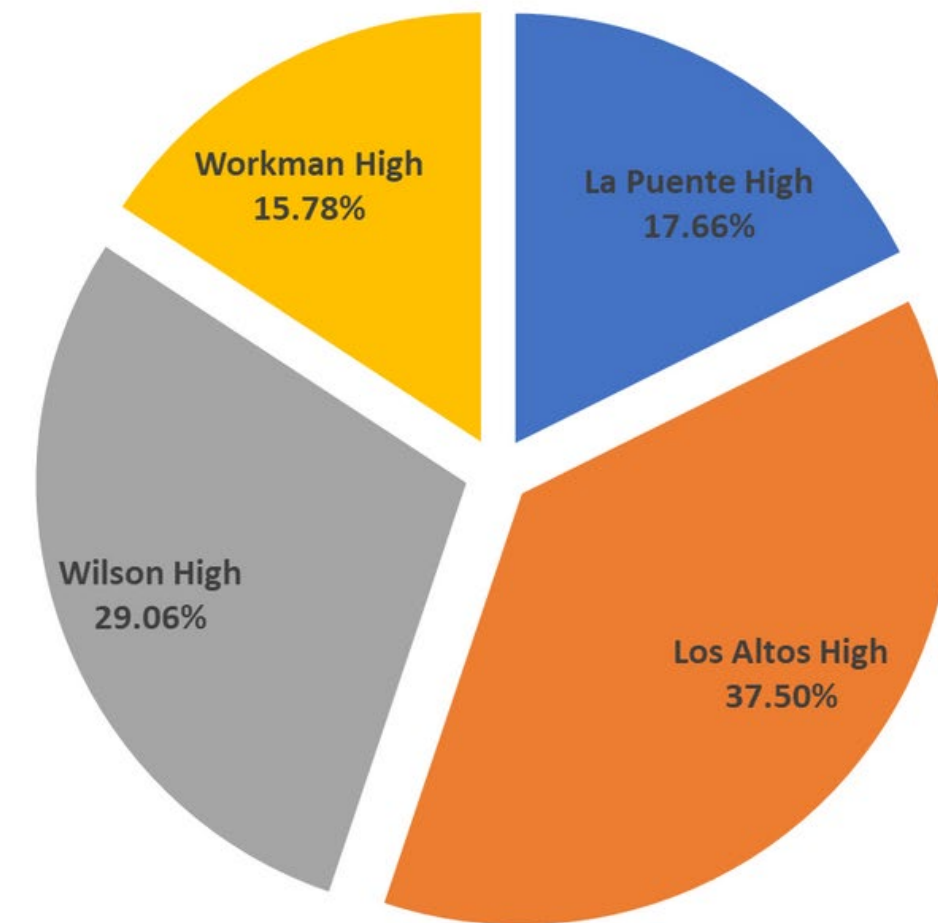

2023-24 HLPUSD HIGH SCHOOL STUDENT ENROLLMENT BY QUAD

Preliminary Enrollment Data

Source:
DataQuest