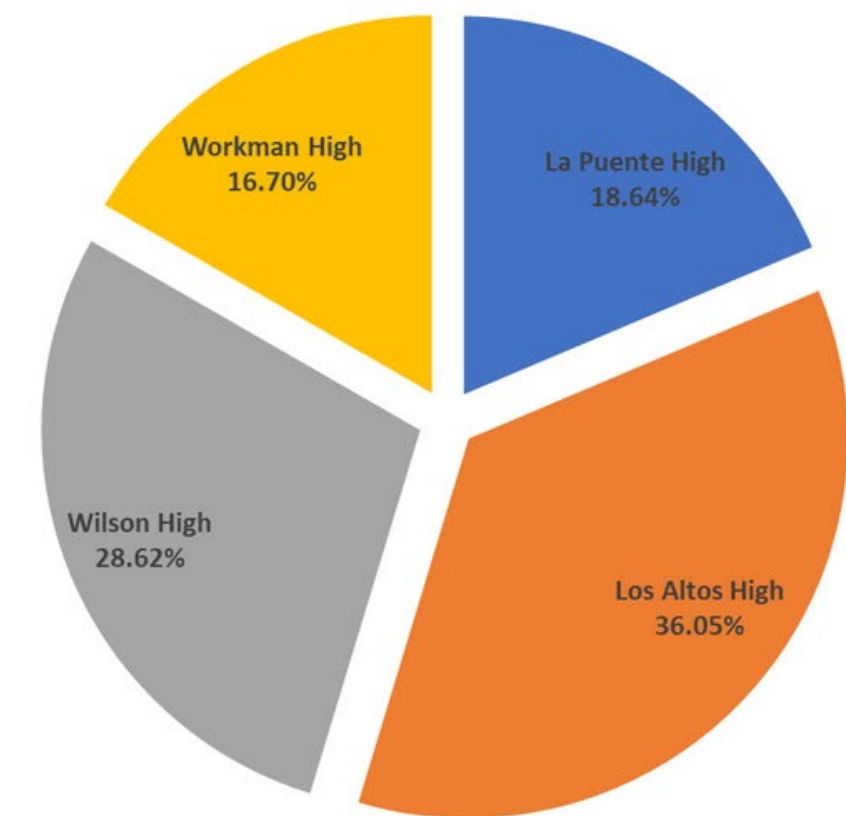

# HISTORICAL ENROLLMENT DISTRICT & QUAD

2017-18  
HLPUSD HIGH SCHOOL STUDENT ENROLLMENT BY QUAD

HIGH SCHOOL ENROLLMENT: 5,755

Source:  
DataQuest

2022-23  
HLPUSD HIGH SCHOOL STUDENT ENROLLMENT BY QUAD

HIGH SCHOOL ENROLLMENT: 5,151