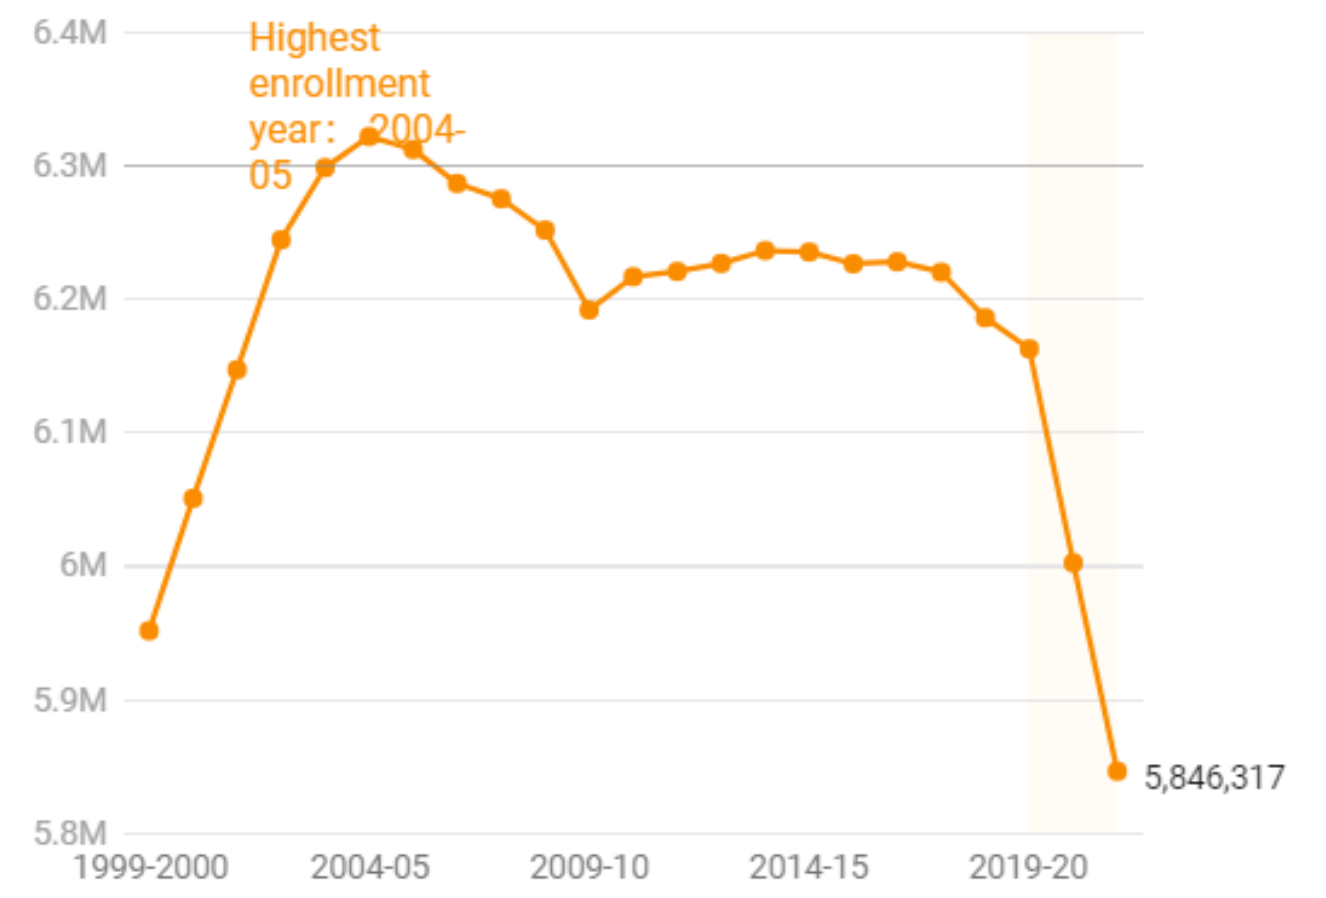

## California K-12 enrollment hits two-decade low in 2021

School districts and charter school collected enrollment data on Census Day, the first Wednesday in October.

Chart: Yuxuan Xie • Source: California Department of Education • Created with [Datawrapper](#)

### CALIFORNIA'S ENROLLMENT ROLLERCOASTER