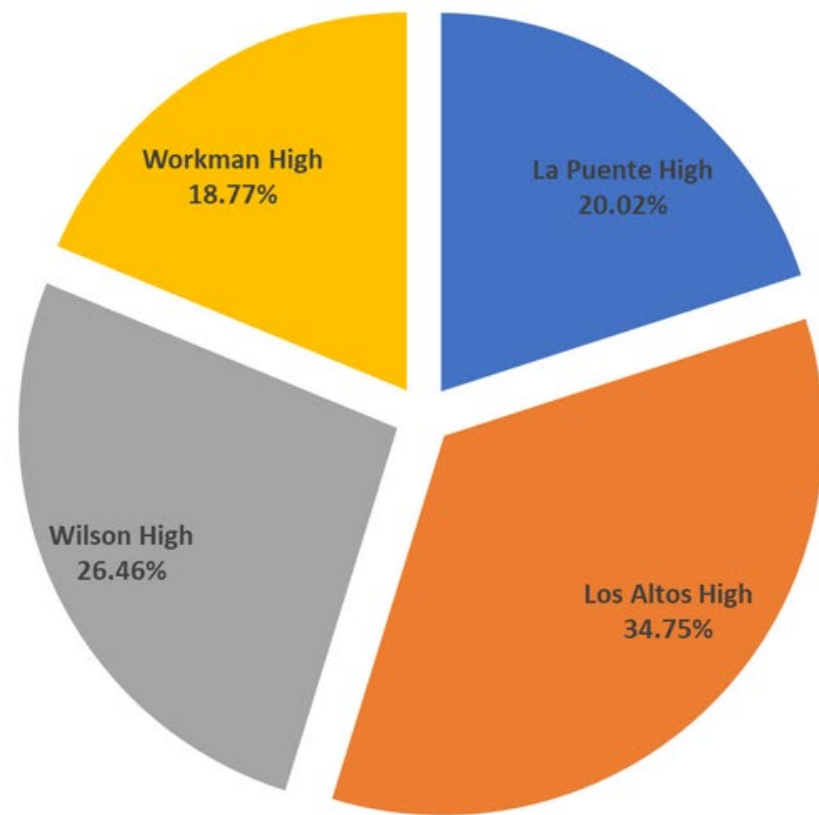

### CALIFORNIA'S ENROLLMENT ROLLERCOASTER

# HISTORICAL ENROLLMENT REGION

Student Enrollment

Source:  
DataQuest

# HISTORICAL ENROLLMENT DISTRICT & QUAD

2017-18  
HLPUSD STUDENT ENROLLMENT BY QUAD

TOTAL ENROLLMENT: 18,438

Source:  
DataQuest

2022-23  
HLPUSD STUDENT ENROLLMENT BY QUAD

TOTAL ENROLLMENT: 16,206

# HISTORICAL ENROLLMENT DISTRICT & QUAD

2017-18  
HLPUSD HIGH SCHOOL STUDENT ENROLLMENT BY QUAD

HIGH SCHOOL ENROLLMENT: 5,755

Source:  
DataQuest

2022-23  
HLPUSD HIGH SCHOOL STUDENT ENROLLMENT BY QUAD

HIGH SCHOOL ENROLLMENT: 5,151