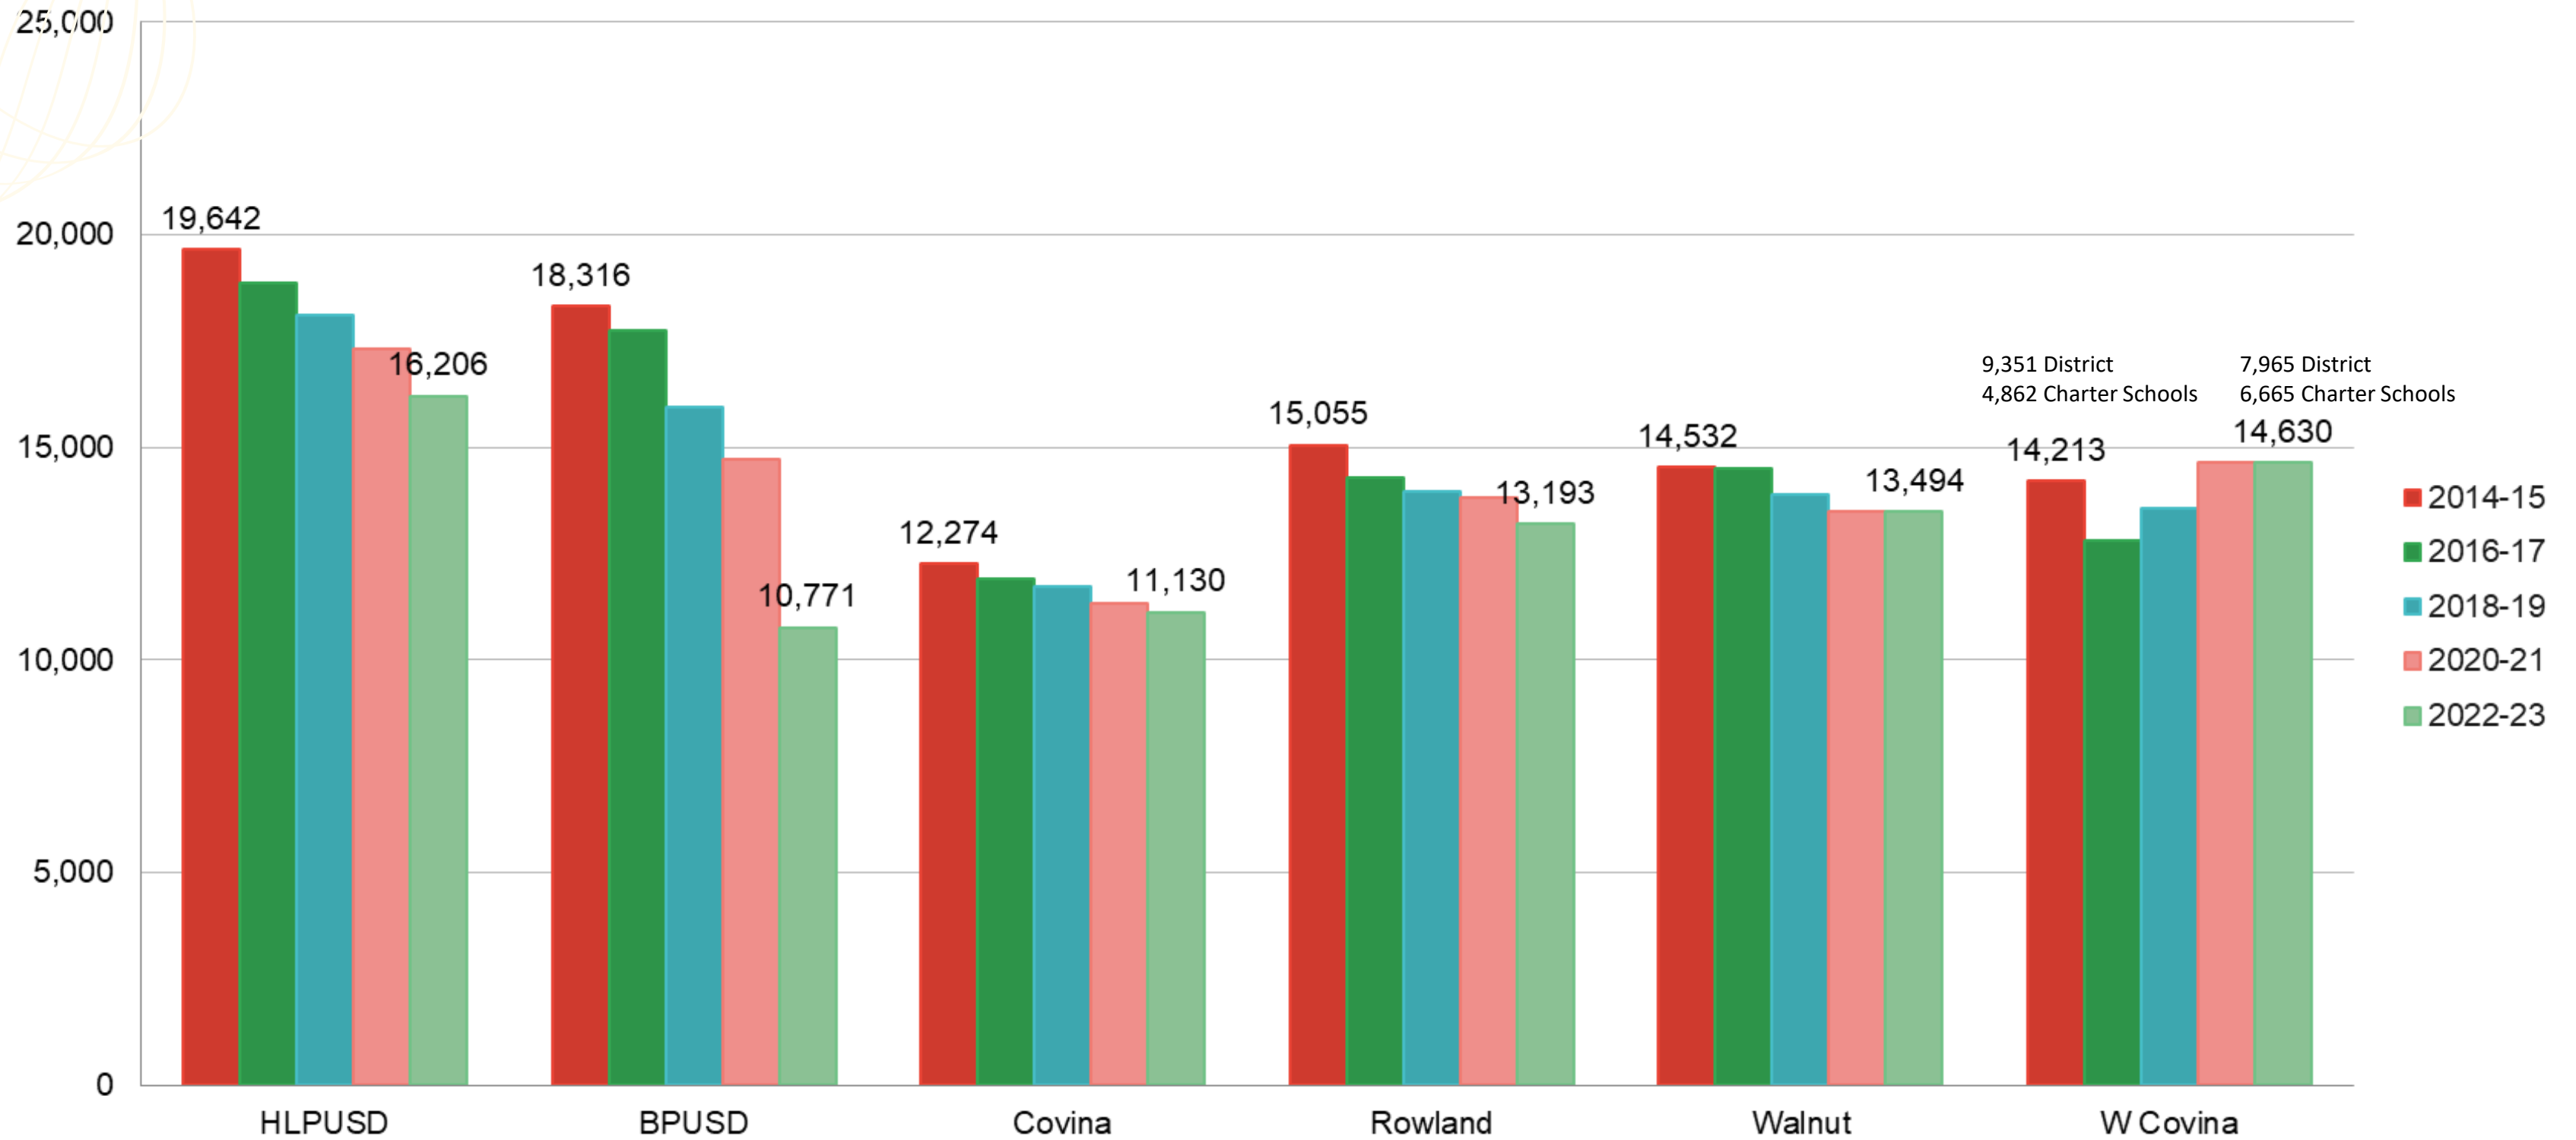

### CALIFORNIA'S ENROLLMENT ROLLERCOASTER

## California's TK-12 enrollment fails to rebound in a return to 'normalcy'

*Decline of less than 1% is far less than during Covid but consistent with two-decade trend*

APRIL 4, 2023

# HISTORICAL ENROLLMENT REGION

Student Enrollment

Source:  
DataQuest