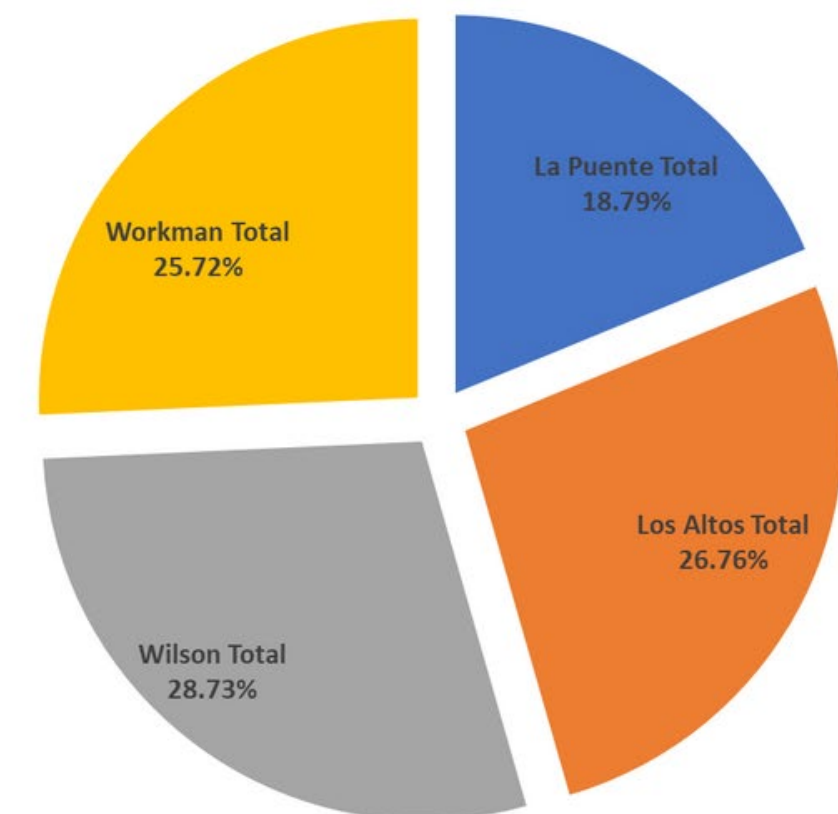

# HISTORICAL ENROLLMENT REGION

Student Enrollment

Source:  
DataQuest

# HISTORICAL ENROLLMENT DISTRICT & QUAD

2017-18  
HLPUSD STUDENT ENROLLMENT BY QUAD

TOTAL ENROLLMENT: 18,438

Source:  
DataQuest

2022-23  
HLPUSD STUDENT ENROLLMENT BY QUAD

TOTAL ENROLLMENT: 16,206