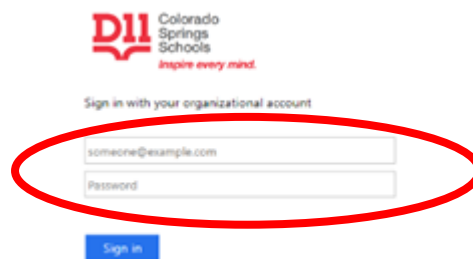

6. Enter your CSSD11 email address and network password to log in.
  (firstname.lastname@d11.org)