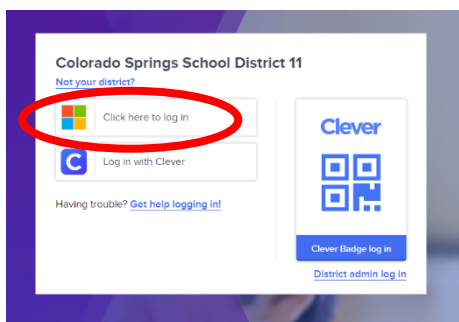

ICAP Instructions in Naviance

Doherty High School

1. Go to – <https://www.d11.org/doherty>
2. Hover over the “Counseling” tab at the top (or click the three horizontal lines if you are using a phone or tablet)
3. Click “Naviance/ICAP”
4. Click the link that says “Students click here to log onto Naviance”

5. Select “Click here to log in” next to the Windows icon