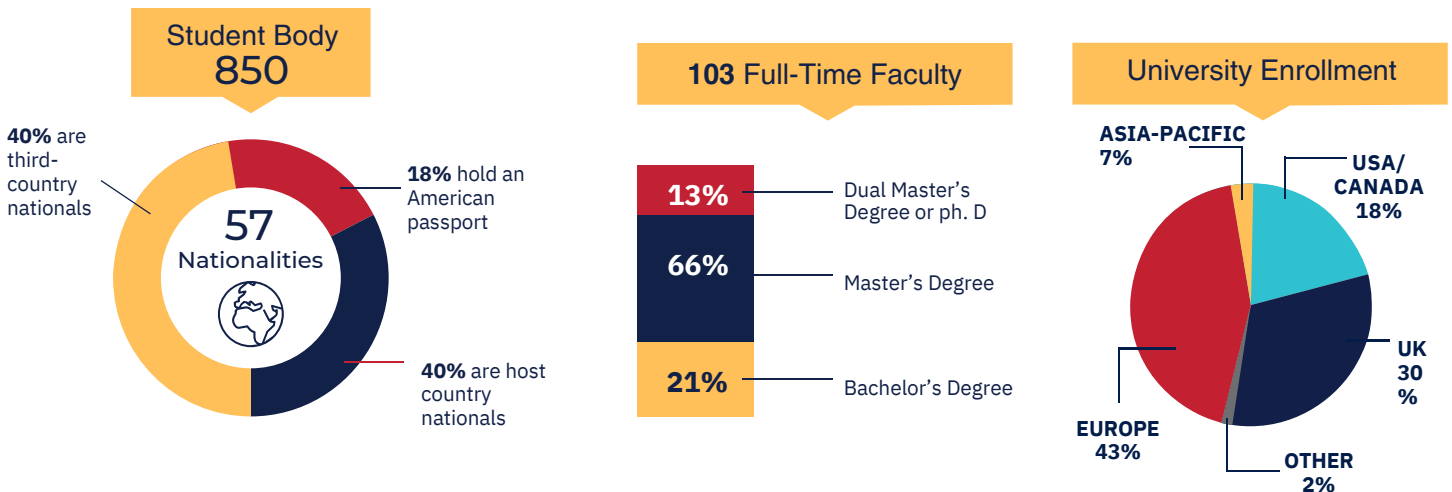

Director

Wayne D. Rutherford

Upper School Principal

Dr. Michael Amodio

University Counselors

- › Marjorana Karathanasis
  mkarathanasis@asmilan.org
- › Francis McIvor
  fmcivor@asmilan.org

CEEB CODE: 748240

UCAS: 47692

IB: 0261

The School

ASM is an independent, co-educational college preparatory day school with a state-of-the-art campus located south of Milan. Founded in 1962, ASM has been educating international students from more than 53 countries for more than 60 years. ASM provides schooling in English for students from 3 years of age through high school with its American/international program of studies. The school is an IB World School that offers the International Baccalaureate Diploma Program (IBDP).

In addition, students are awarded the American School High School Diploma. ASM is also accredited by the Middle States Association of Colleges and Schools (MSA), and is a member of the European Council of International Schools (ECIS) and Mediterranean Association of International Schools (MAIS).

School Calendar

ASM is on a two-semester schedule beginning early September and late January. Students are on an eight-period rotating block schedule. Mid-year transcripts for seniors are sent to universities in early February.

ASM Diploma Requirements

Twenty-two (22) credits in high school coursework are required as a minimum for graduation. A minimum of eight semesters of attendance in high school is also required. Each credit represents one year of work.

Requirements must be earned as follows:

Requirements must be earned as follows:

› English	4	› Foreign Language	3
› Mathematics	4	› Physical Education	1
› Science	4	› Fine Arts	1
› Social Science	4	› Elective	1

Curriculum

All high school students are enrolled in a college preparatory program. All junior and senior level courses are taught at the IB Diploma level; however, students can choose between obtaining the IB Diploma, IB Course Certificates, and the American High School Diploma. Currently, 71 out of 74 seniors are IB Diploma Candidates. Students are required to complete 50 hours of community service during their freshman and sophomore years. ASM is a technology-focused school with a one-to-one laptop program from grades 6-12.