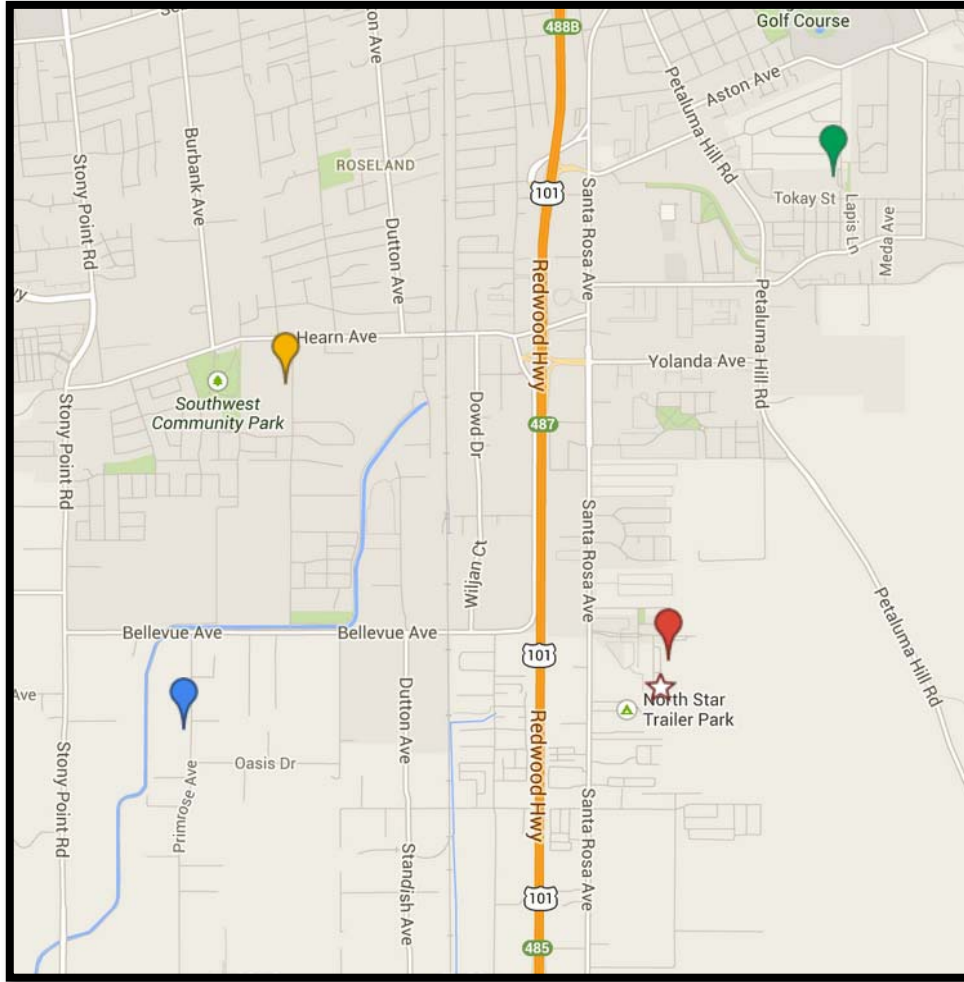

Bellevue Union School District School Locations

 **Bellevue Elementary School**
3223 Primrose Ave
707-542-5195

 **Early Learning Center**
2014 Moraga Dr
707-388-8540

 **Kawana Springs Elementary**
Dual Immersion
2121 Moraga Dr
707-545-4283

 **Learning Center**
2641 Dutton Meadow
707-544-8164

 **Meadow View Elementary School**
2665 Dutton Meadow
707-541-3715

 **Taylor Mountain Elementary**
1210 Bellevue Ave
707-542-3671

 **District Office**
3150 Education Dr
707-542-5197