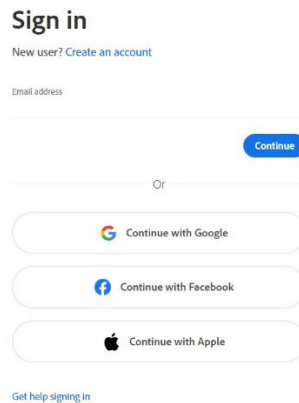

Installing Adobe Apps Through Creative Cloud

- 1) Open a web browser to <https://creativecloud.adobe.com/>
- 2) Click **Sign In** in the top right corner
- 3) Type in your St. Mark's email address

- 4) When prompted, select **Work or school account**

- 5) Type in your St. Mark's password (the one you use for Canvas)
- 6) Check the box to **Don't show this again**, then click **Yes**

7) Once logged in, click on the **Apps** tab, then you can install whichever apps you would like