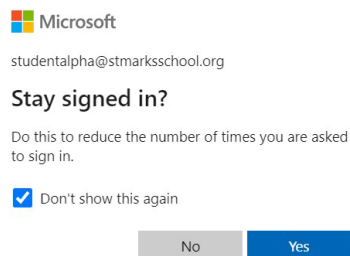

5) Type in your St. Mark's password (the one you use for Canvas)
6) Check the box to **Don't show this again**, then click **Yes**