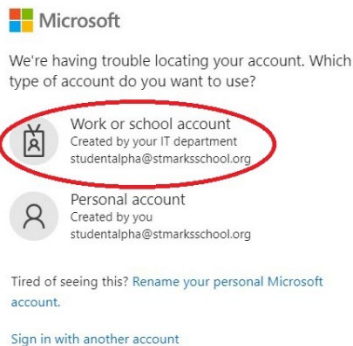

Installing Adobe Apps Through Creative Cloud

- 1) Open a web browser to <https://creativecloud.adobe.com/>
- 2) Click **Sign In** in the top right corner
- 3) Type in your St. Mark's email address

- 4) When prompted, select **Work or school account**

- 5) Type in your St. Mark's password (the one you use for Canvas)
- 6) Check the box to **Don't show this again**, then click **Yes**

7) Once logged in, click on the **Apps** tab, then you can install whichever apps you would like