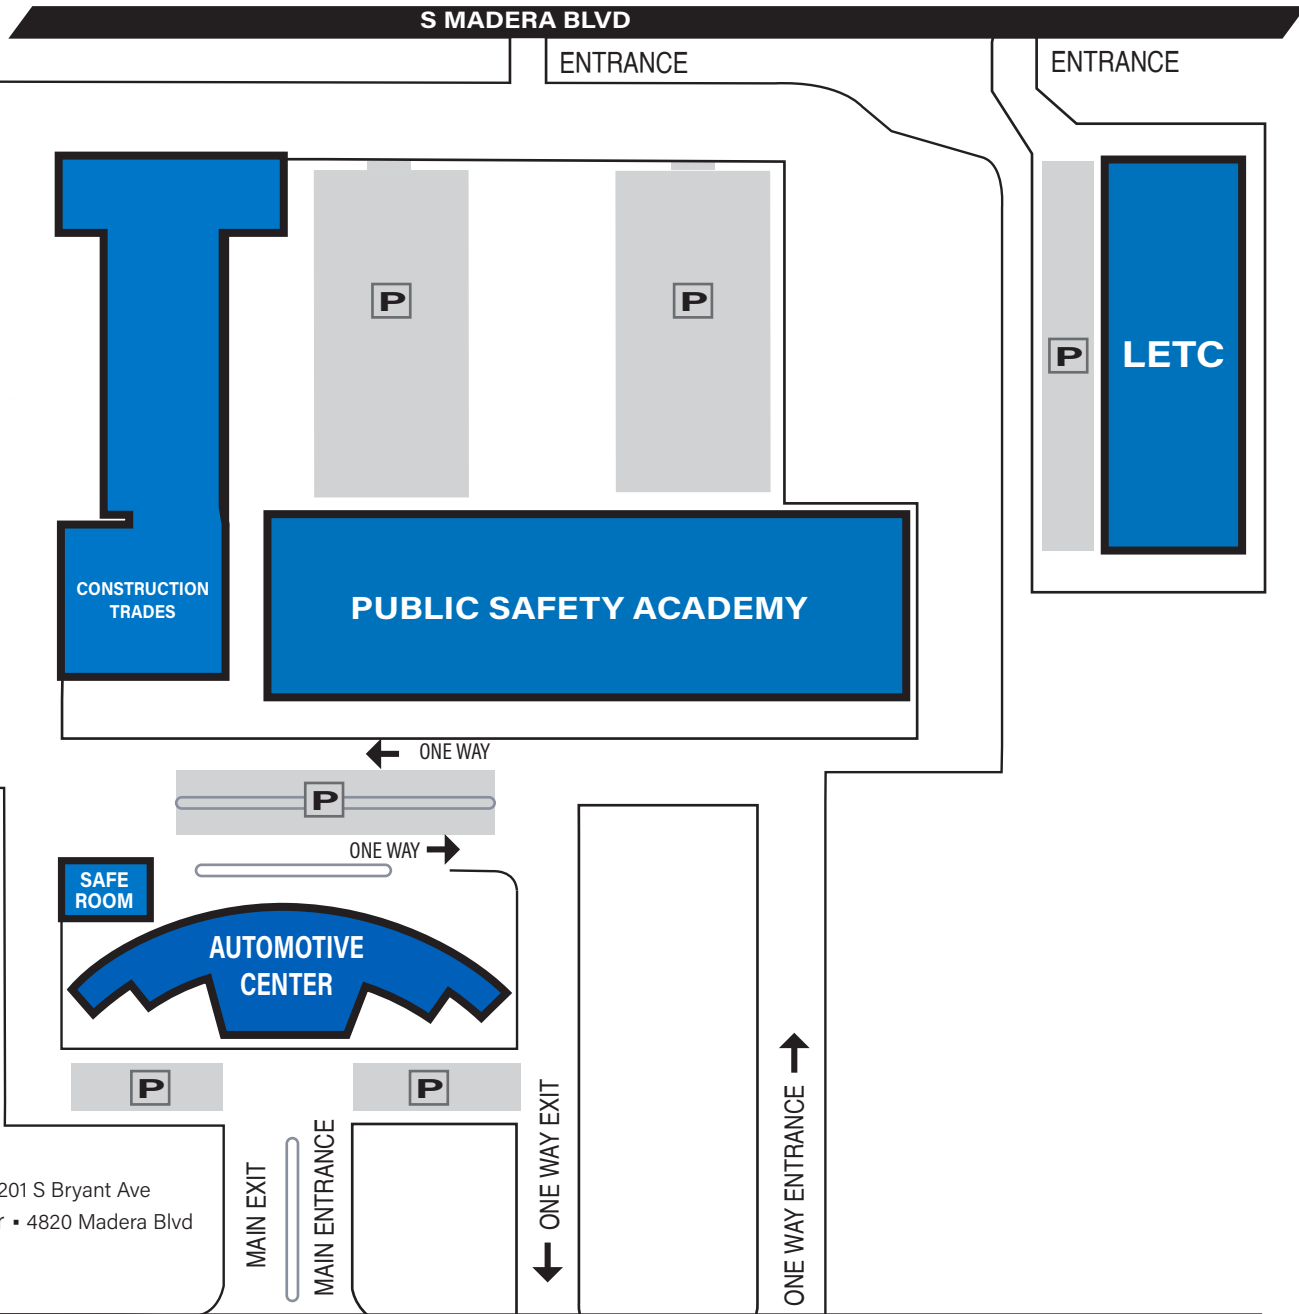

METRO TECH SOUTH BRYANT CAMPUS

4901 S BRYANT AVE • OKLAHOMA CITY, OK 73129

EECS Early Education Center South • 5201 S Bryant Ave
LETC Law Enforcement Training Center • 4820 Madera Blvd

S BRYANT AVENUE

S BRYANT AVENUE