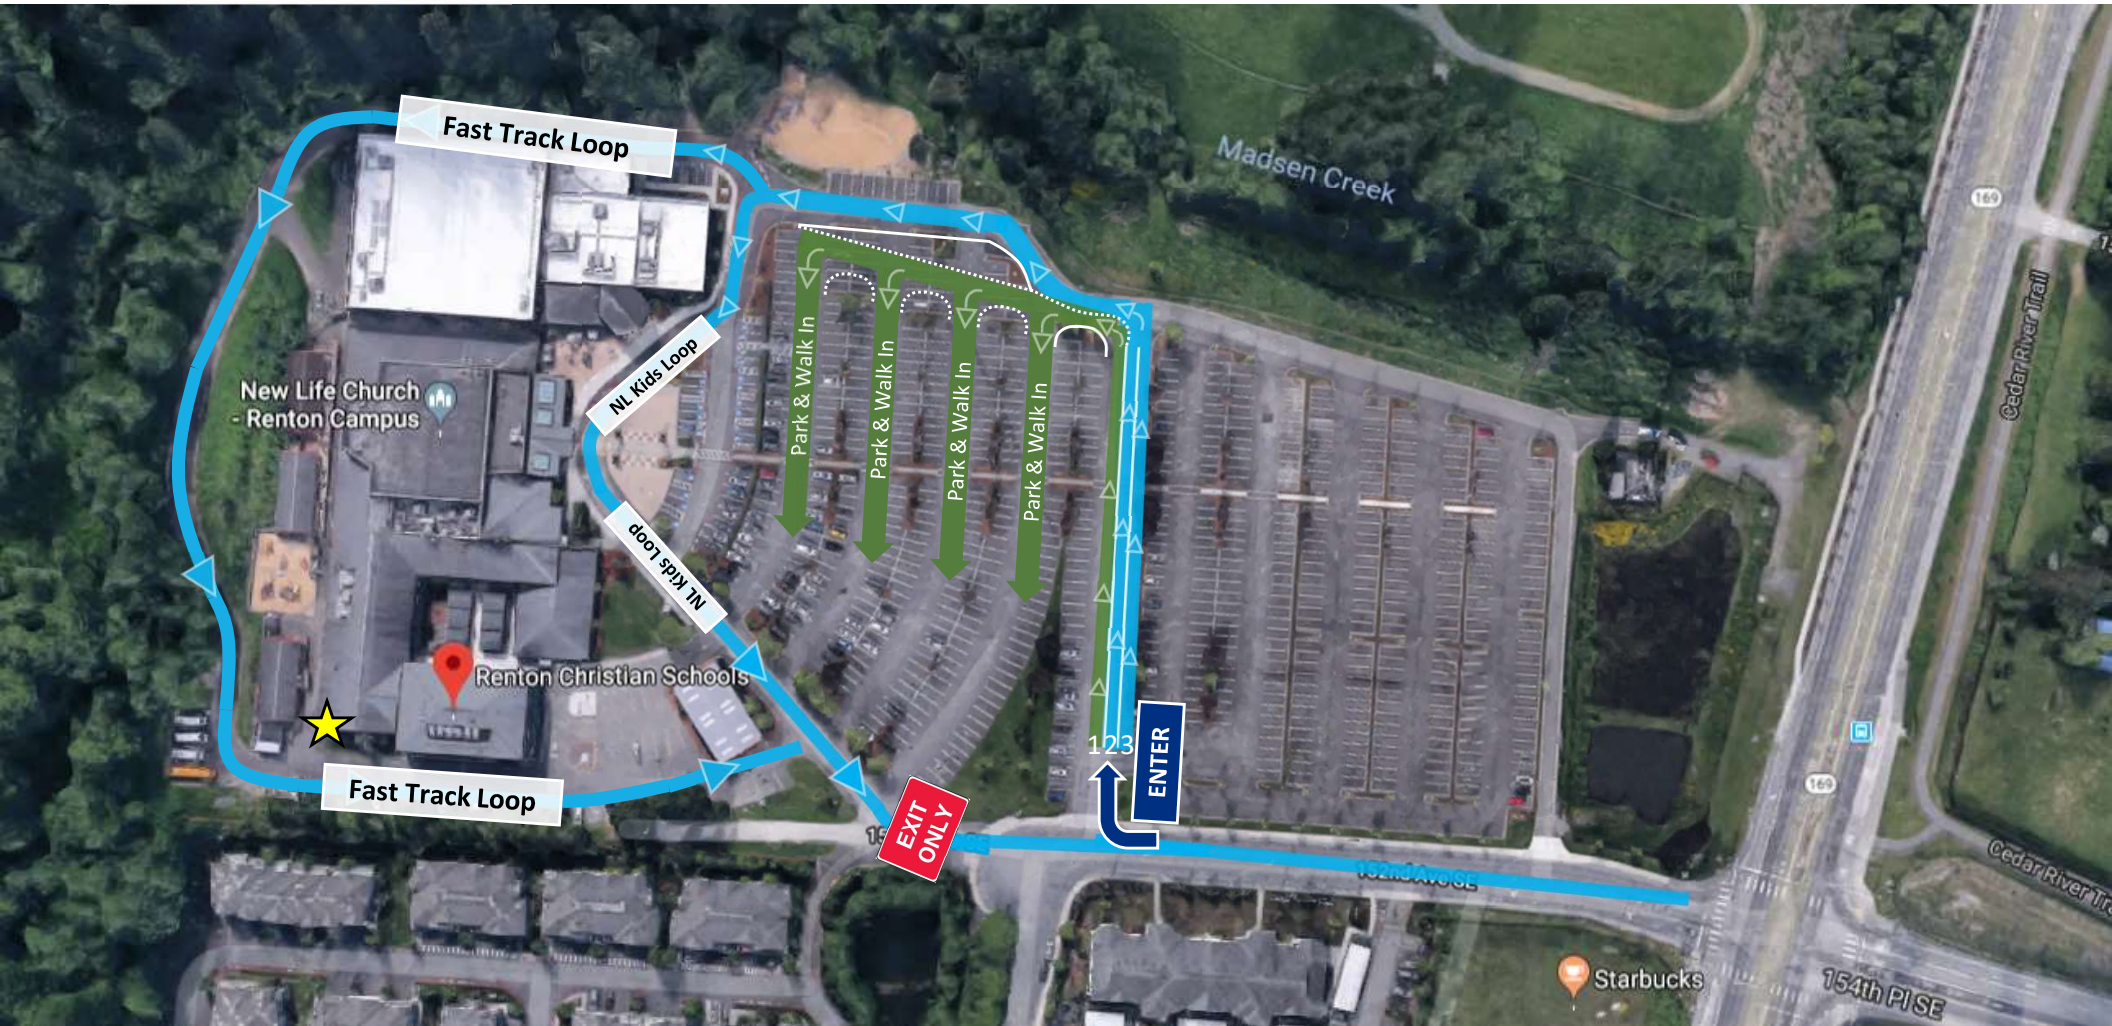

2023 – 2024 Morning Drop-off Map

Drop Off Times & Locations:

- Kprep/Kinder: 8:00am | Park & Walk In
- 1st – 3rd Grade: 8:00am | NL Kids Loop (or Park & Walk In)
- 4th – 8th Grade: 8:00am | Fast Track Loop (or Park & Walk In)

* Note: Families with multiple grades can drop-off together at either location.

★ = BASC (Before & After School Care) Drop-off & Pick-up Location

Green Path	= Park & Walk In (Available for all grades)
Blue Path	= Curbside Dropoff (Students dropped off at a curb will need to be able to walk themselves to class)

2023 – 2024 Afternoon Pick-up Map

Pick-up Times & Locations: (Classes finish at 3pm (KP – 3rd) & 3:05pm (4th – 8th))

- Kprep/Kinder: 3:00pm | Park & Walk In
- 1st – 3rd Grade: 3:05pm | NL Kids Loop (or Park & Walk In)
- 4th – 8th Grade: 3:05pm | Fast Track Loop (or Park & Walk In)

* Note: Families with multiple grades can pick-up at either location. Coordinate with older sibling and teachers to determine plan and location.

Green Path = **Park & Walk In** (Available for all grades)