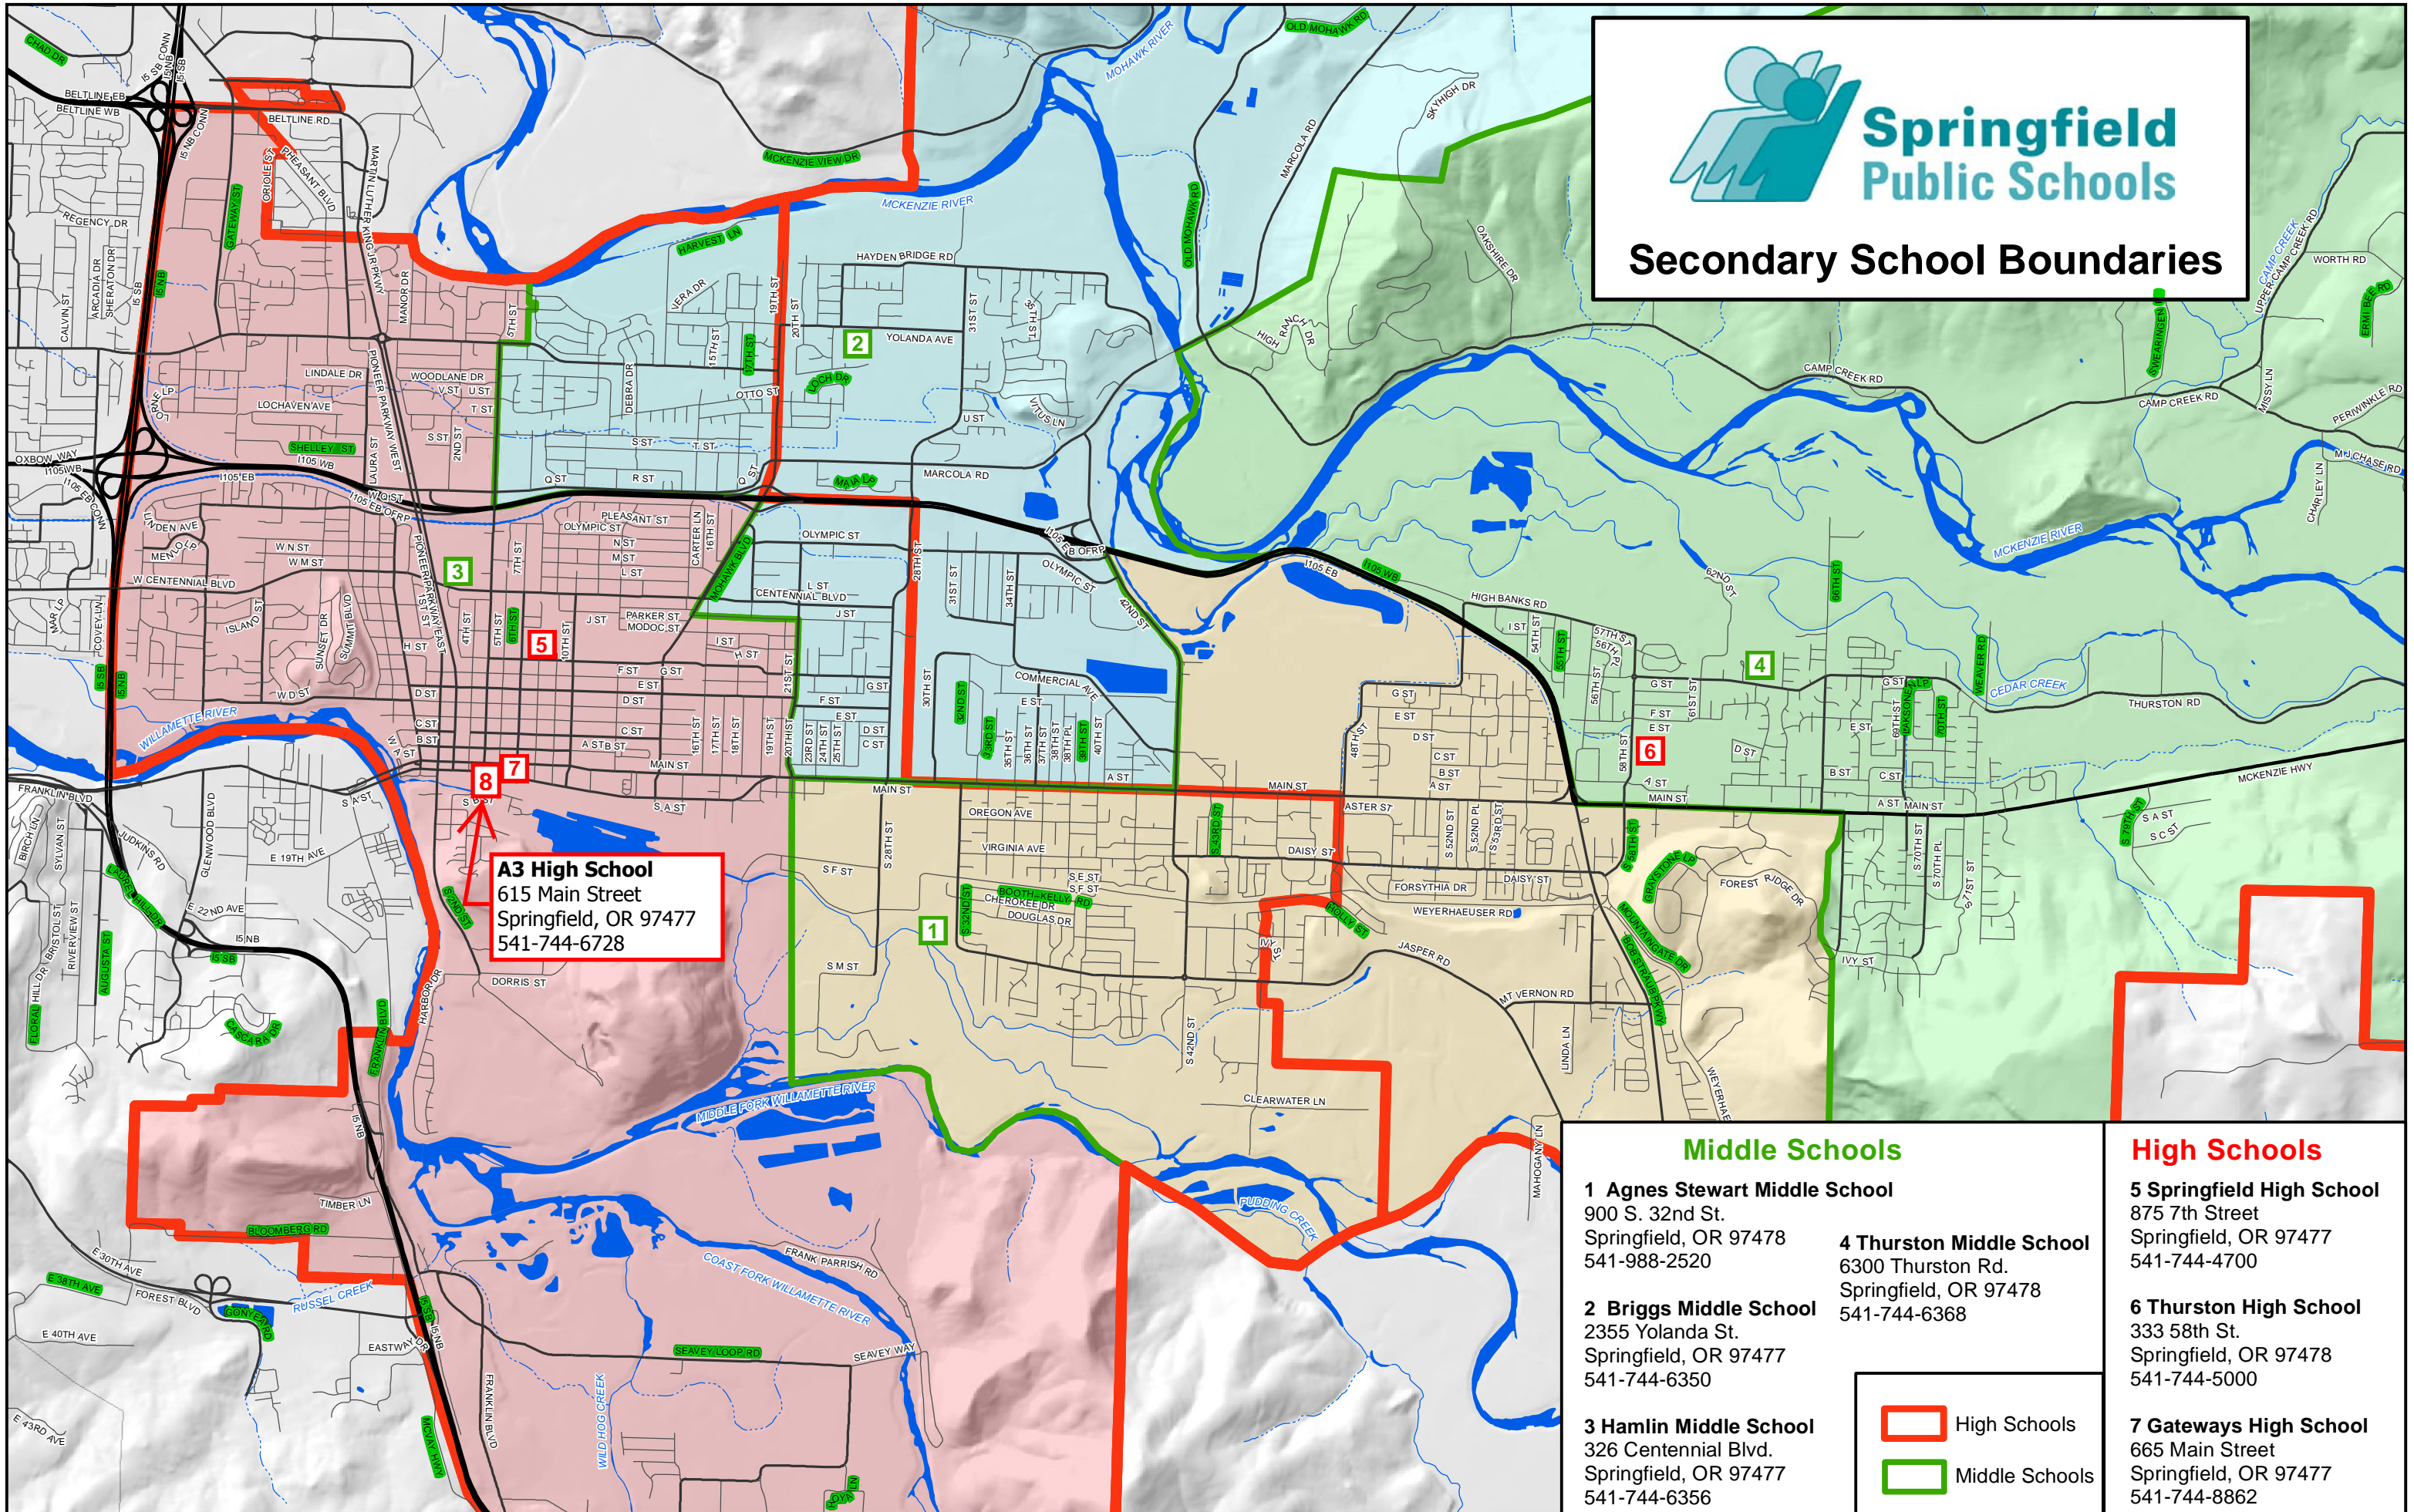

**Springfield
Public Schools**

Secondary School Boundaries

A3 High School
615 Main Street
Springfield, OR 97477
541-744-6728

Middle Schools

- **1 Agnes Stewart Middle School**
  900 S. 32nd St.
  Springfield, OR 97478
  541-988-2520
- **2 Briggs Middle School**
  2355 Yolanda St.
  Springfield, OR 97477
  541-744-6350
- **3 Hamlin Middle School**
  326 Centennial Blvd.
  Springfield, OR 97477
  541-744-6356
- **4 Thurston Middle School**
  6300 Thurston Rd.
  Springfield, OR 97478
  541-744-6368

- High Schools
- Middle Schools

High Schools

- **5 Springfield High School**
  875 7th Street
  Springfield, OR 97477
  541-744-4700
- **6 Thurston High School**
  333 58th St.
  Springfield, OR 97478
  541-744-5000
- **7 Gateways High School**
  665 Main Street
  Springfield, OR 97477
  541-744-8862