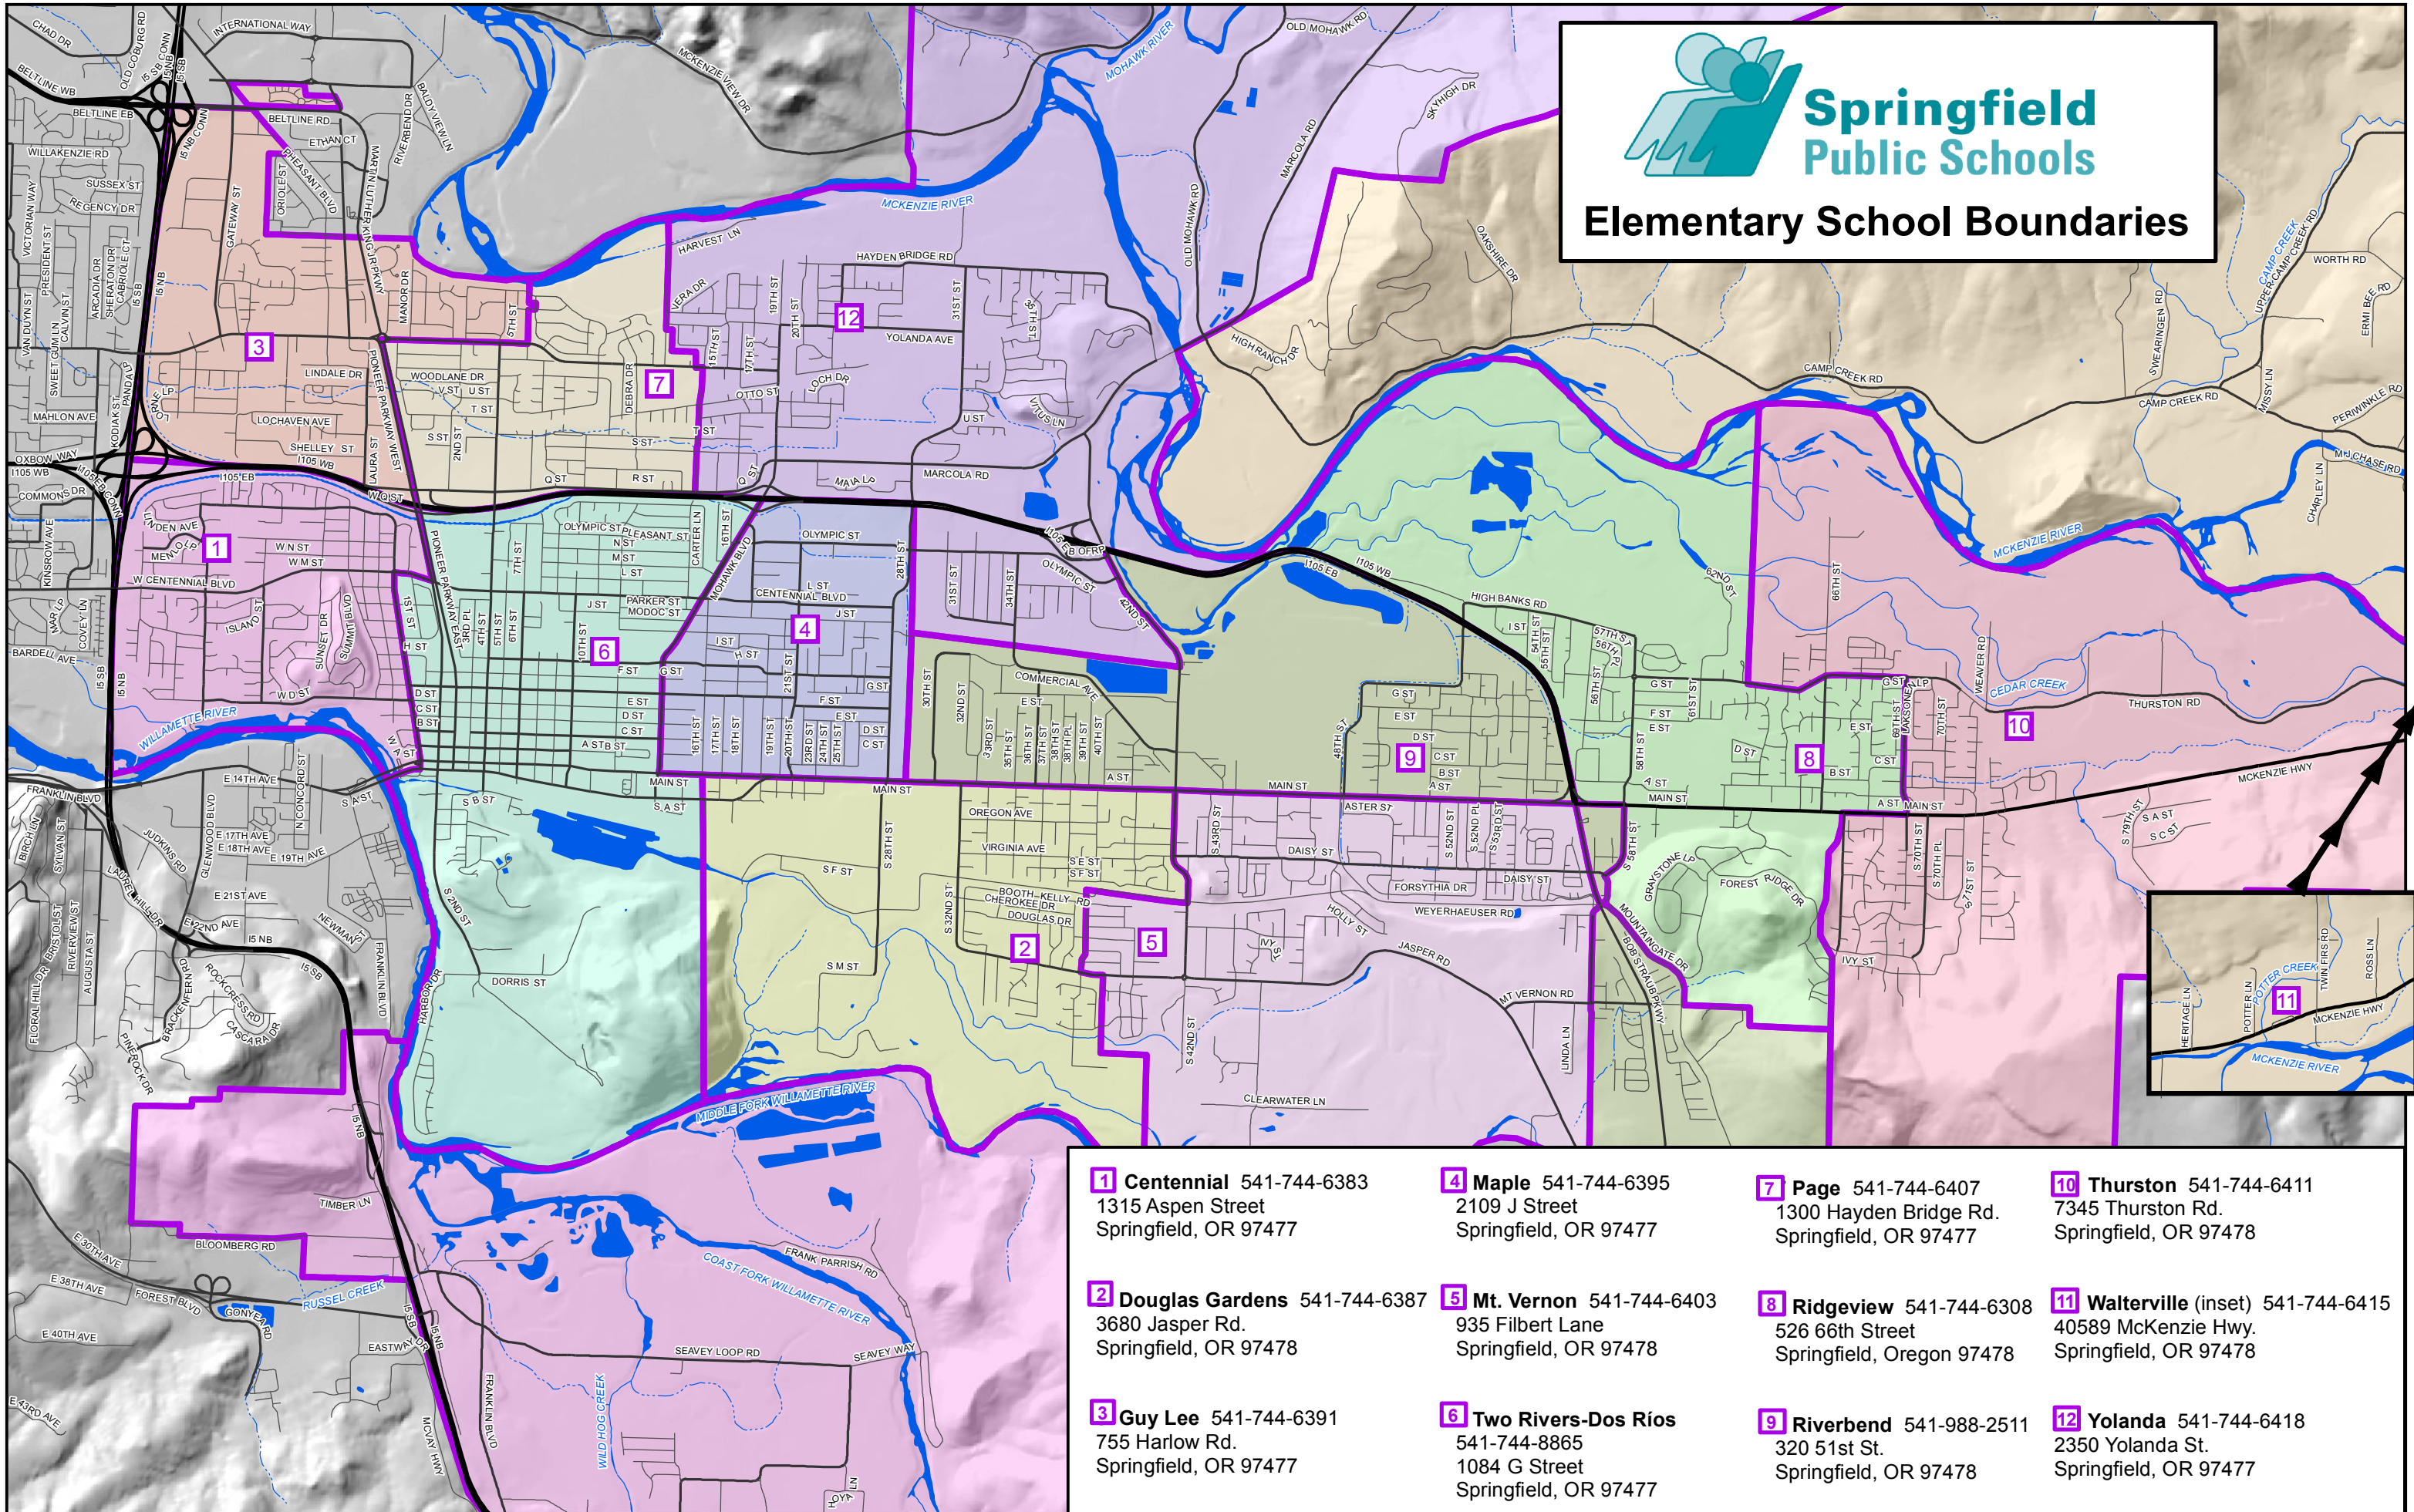

**Springfield
Public Schools**

Elementary School Boundaries

- | | | | |
|--|--|--|--|
| <p>1 Centennial 541-744-6383
1315 Aspen Street
Springfield, OR 97477</p> | <p>4 Maple 541-744-6395
2109 J Street
Springfield, OR 97477</p> | <p>7 Page 541-744-6407
1300 Hayden Bridge Rd.
Springfield, OR 97477</p> | <p>10 Thurston 541-744-6411
7345 Thurston Rd.
Springfield, OR 97478</p> |
| <p>2 Douglas Gardens 541-744-6387
3680 Jasper Rd.
Springfield, OR 97478</p> | <p>5 Mt. Vernon 541-744-6403
935 Filbert Lane
Springfield, OR 97478</p> | <p>8 Ridgeview 541-744-6308
526 66th Street
Springfield, Oregon 97478</p> | <p>11 Walthville (inset) 541-744-6415
40589 McKenzie Hwy.
Springfield, OR 97478</p> |
| <p>3 Guy Lee 541-744-6391
755 Harlow Rd.
Springfield, OR 97477</p> | <p>6 Two Rivers-Dos Ríos
541-744-8865
1084 G Street
Springfield, OR 97477</p> | <p>9 Riverbend 541-988-2511
320 51st St.
Springfield, OR 97478</p> | <p>12 Yolanda 541-744-6418
2350 Yolanda St.
Springfield, OR 97477</p> |