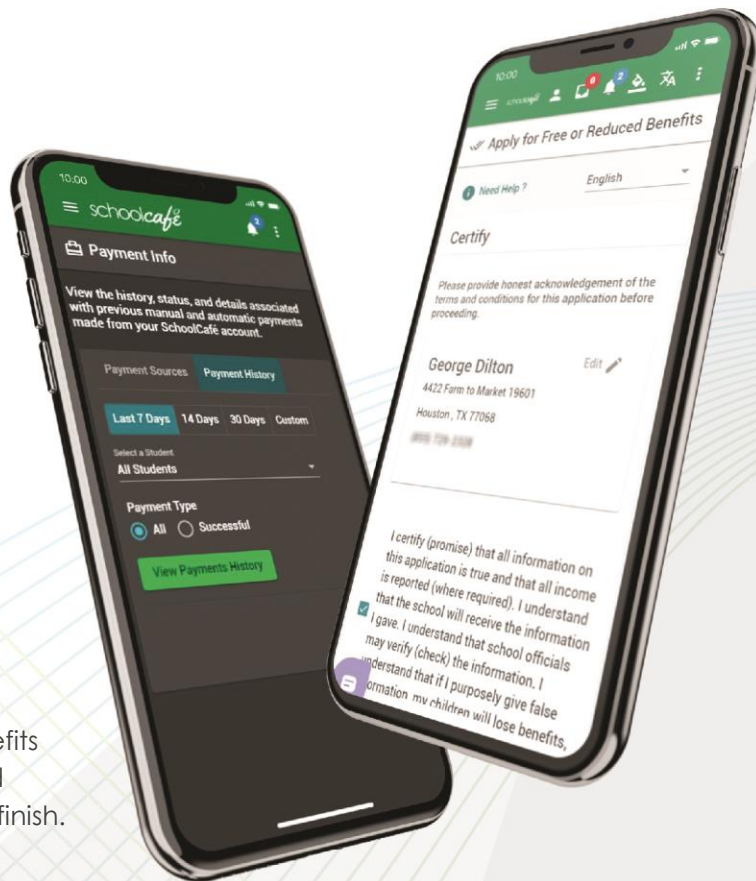

One app for your entire cafeteria

APPLY FOR FREE & REDUCED MEALS

Applying for free and reduced meal benefits has never been easier. Apply, submit, and track your application status from start to finish.

MANAGE BALANCES

Make payments, view purchase history, and receive low balance alerts. For convenience, setup automatic payments to replenish their cafeteria funds <https://www.schoolcafe.com/CRHSCafeteria>

ADDITIONAL INFO HERE

[School Café Payments Walkthrough (For Parents) https://vimeo.com/280726861/5bf3e5414e](https://vimeo.com/280726861/5bf3e5414e)

[School Café Online Applications Walkthrough (For Parents) https://vimeo.com/280726060/a627865334](https://vimeo.com/280726060/a627865334)

Get it now