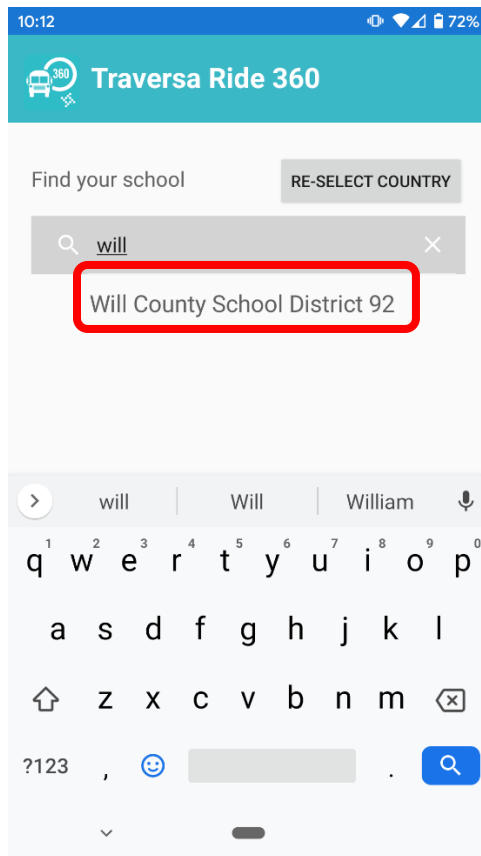

To install Traversa Ride 360 from Tyler Technologies, visit the Android or iOS app store and search for **Traversa Ride 360**.

Getting Started:

Search for **Will County School District 92**

Choose **Register** to create an account.