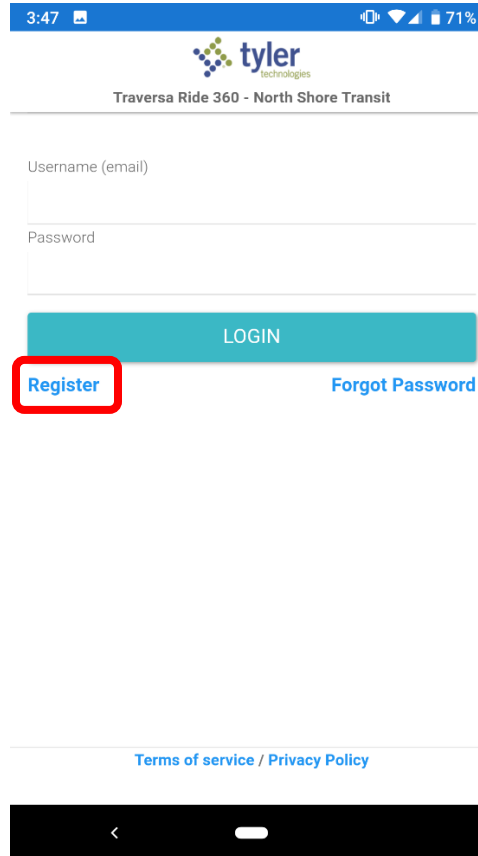

To install Traversa Ride 360 from Tyler Technologies, visit the Android or iOS app store and search for **Traversa Ride 360**.

Getting Started:

Search for **Will County School District 92**

Choose **Register** to create an account.