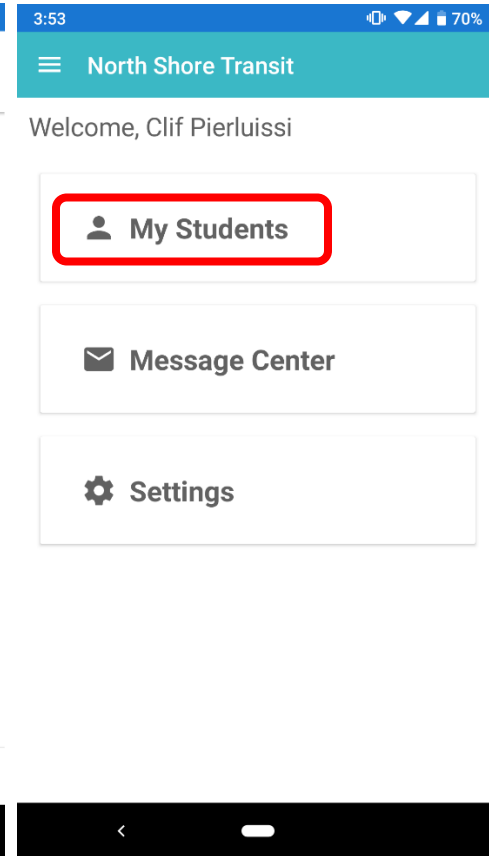

To install Traversa Ride 360 from Tyler Technologies, visit the Android or iOS app store and search for **Traversa Ride 360**.

Getting Started:

Search for **Will County School District 92**

Choose **Register** to create an account.