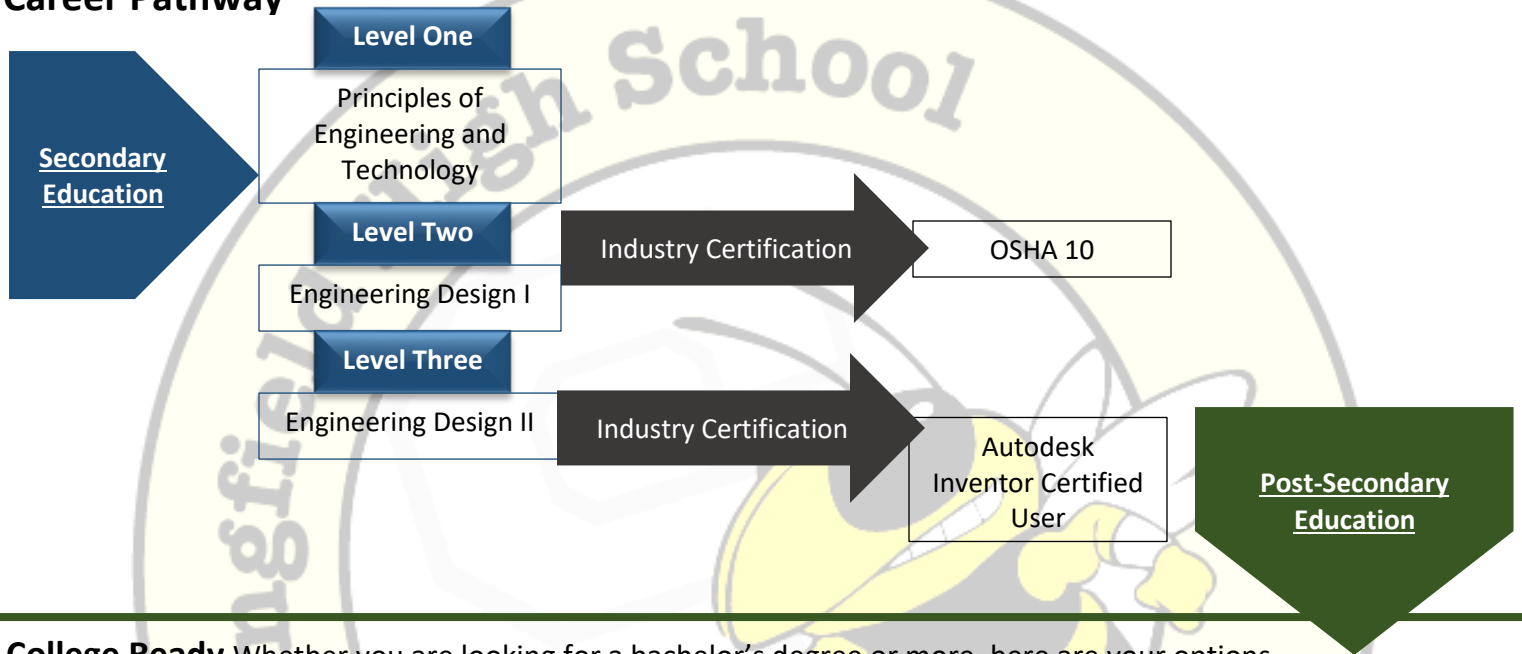

ENGINEERING STEM

Career Pathway

College Ready Whether you are looking for a bachelor’s degree or more, here are your options.

- **Tennessee State University** – Mechanical Engineering, Electrical Engineering, and Civil Engineering
- **Tennessee Tech** – Mechanical Engineering, Electrical Engineering, Civil Engineering, Computer Engineering
- **University of Tennessee** - Mechanical Engineering, Electrical Engineering, and Civil Engineering

Career Opportunities

The Engineering program of study designed for students interested in the various disciplines of engineering and engineering technology. Course content is arranged around four sequenced, progressive courses that provide students with the opportunity to develop critical thinking skills and understanding of engineering concepts. Students then apply these skills in conjunction with the multi-step engineering design process to solve real-world problems. Careers range from Computer support specialist, Geographic Information systems technologist, Software Developer, or an Electrical, Mechanical, or Civil Engineering. Pay scales range from \$45,000 - \$95,000 per year.