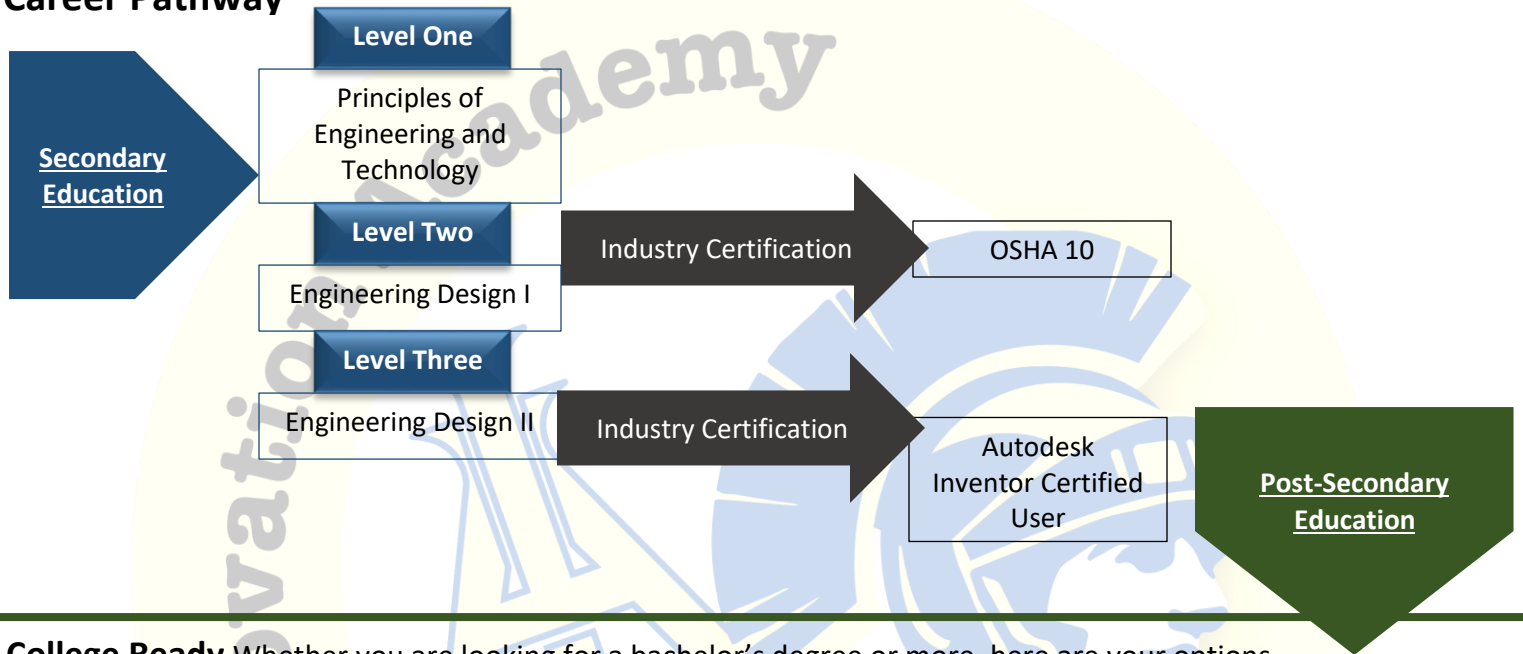

ENGINEERING STEM

Career Pathway

College Ready Whether you are looking for a bachelor's degree or more, here are your options.

- **Tennessee State University** – Mechanical Engineering, Electrical Engineering, and Civil Engineering
- **Tennessee Tech** – Mechanical Engineering, Electrical Engineering, Civil Engineering, Computer Engineering
- **University of Tennessee** - Mechanical Engineering, Electrical Engineering, and Civil Engineering

Career Opportunities

The Engineering program of study designed for students interested in the various disciplines of engineering and engineering technology. Course content is arranged around four sequenced, progressive courses that provide students with the opportunity to develop critical thinking skills and understanding of engineering concepts. Students then apply these skills in conjunction with the multi-step engineering design process to solve real-world problems. Careers range from Computer support specialist, Geographic Information systems technologist, Software Developer, or an Electrical, Mechanical, or Civil Engineering. Pay scales range from \$45,000 - \$95,000 per year.