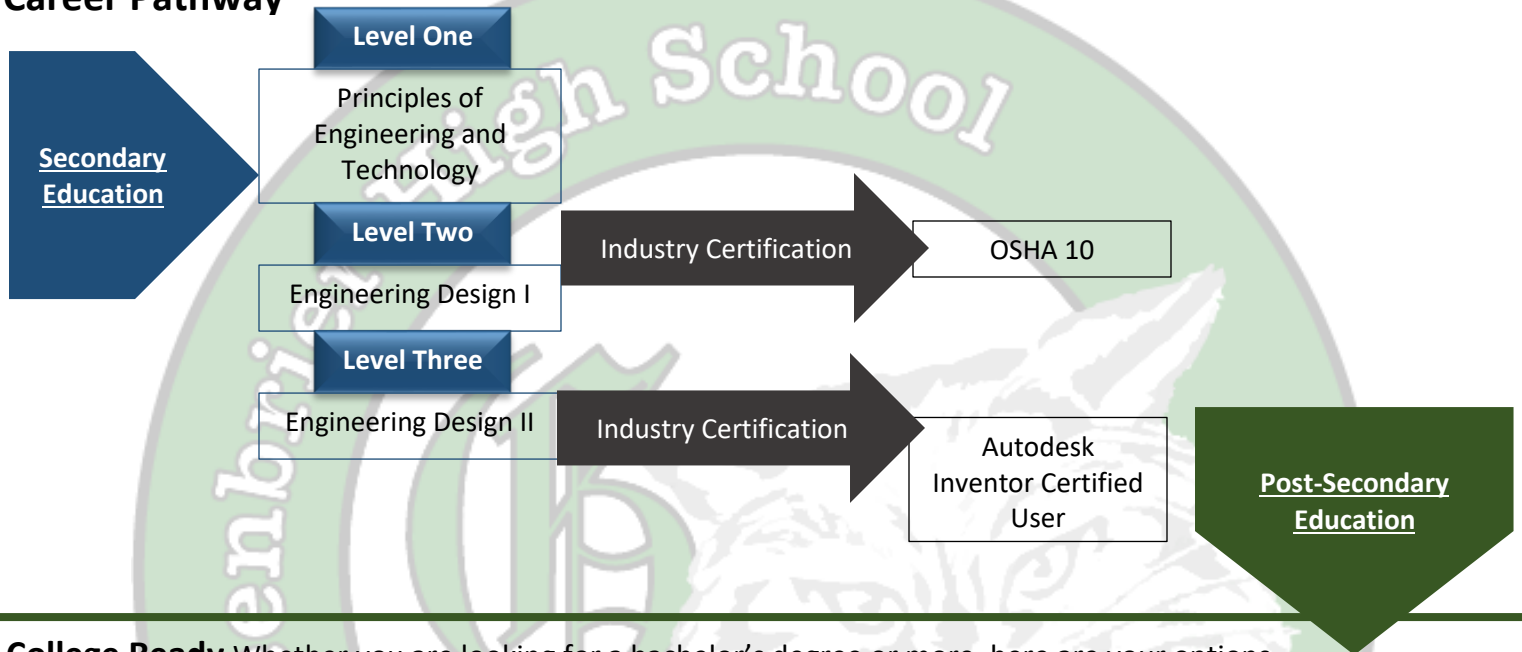

ENGINEERING STEM

Career Pathway

College Ready Whether you are looking for a bachelor’s degree or more, here are your options.

- **Tennessee State University** – Mechanical Engineering, Electrical Engineering, and Civil Engineering
- **Tennessee Tech** – Mechanical Engineering, Electrical Engineering, Civil Engineering, Computer Engineering
- **University of Tennessee** - Mechanical Engineering, Electrical Engineering, and Civil Engineering

Career Opportunities

The Engineering program of study designed for students interested in the various disciplines of engineering and engineering technology. Course content is arranged around four sequenced, progressive courses that provide students with the opportunity to develop critical thinking skills and understanding of engineering concepts. Students then apply these skills in conjunction with the multi-step engineering design process to solve real-world problems. Careers range from Computer support specialist, Geographic Information systems technologist, Software Developer, or an Electrical, Mechanical, or Civil Engineering. Pay scales range from \$45,000 - \$95,000 per year.