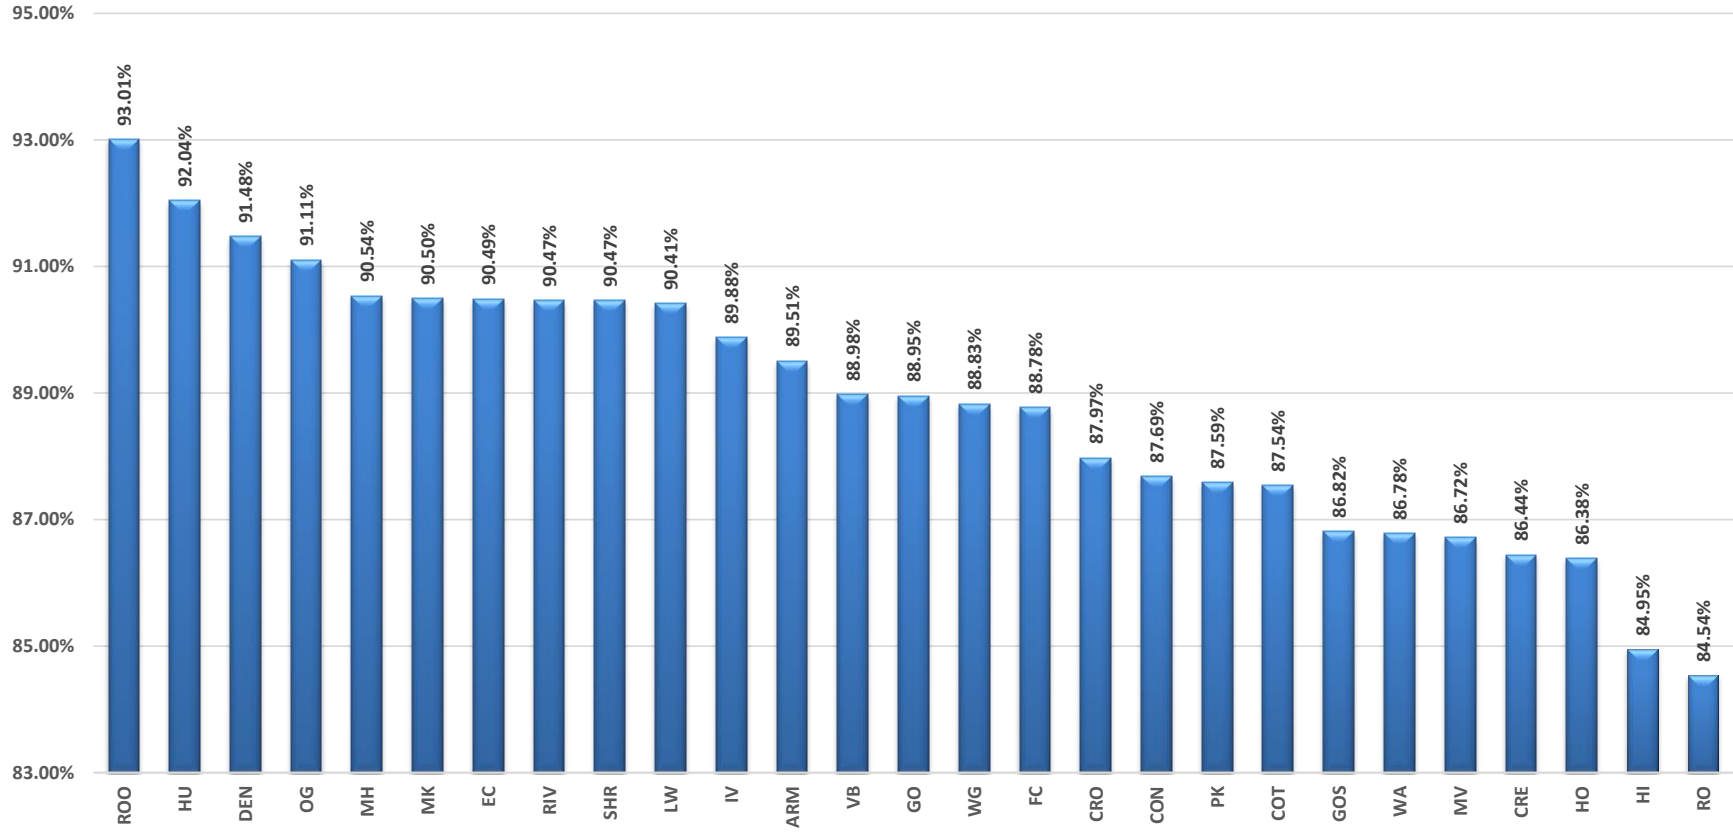

21-22 Month 4 Cumulative Actual Elementary Schools

Elementary Schools