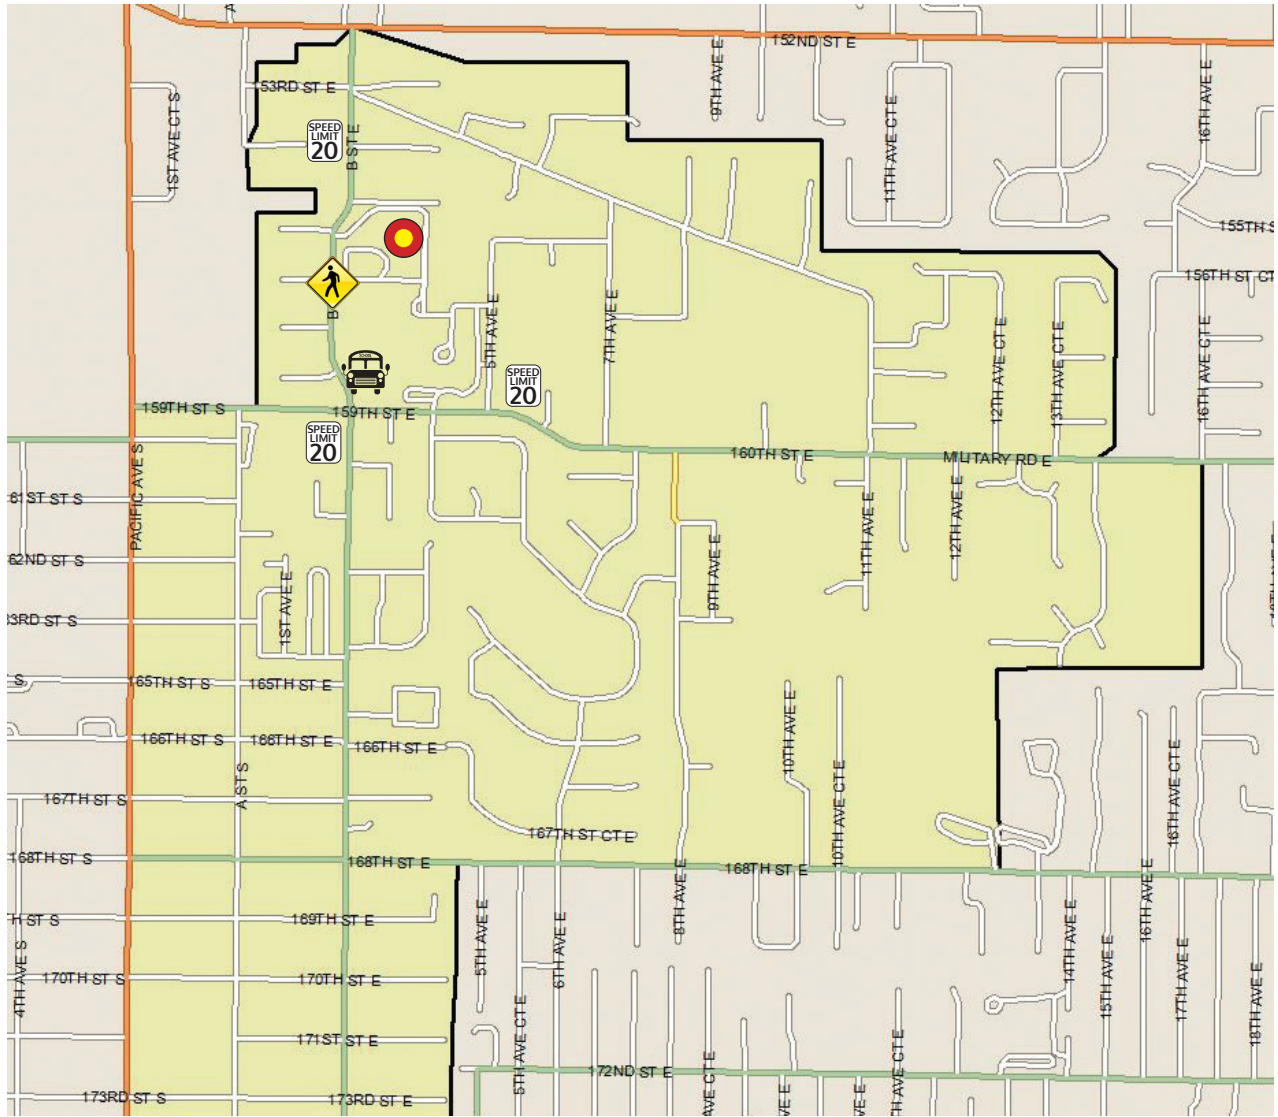

SPANAWAY LAKE HIGH SCHOOL

Bus picks up at Spanaway Middle School, on sidewalk at B Street across from 158th Street
15701 B Street East • Tacoma, WA 98445

- School
- Bus Stop
- School Property
- School Speed Zone
- Safe Walk Route
- Walk Area

Inquiries regarding student transportation, including safe walking routes to school, should be directed to the Transportation Department at 253.800.5900.