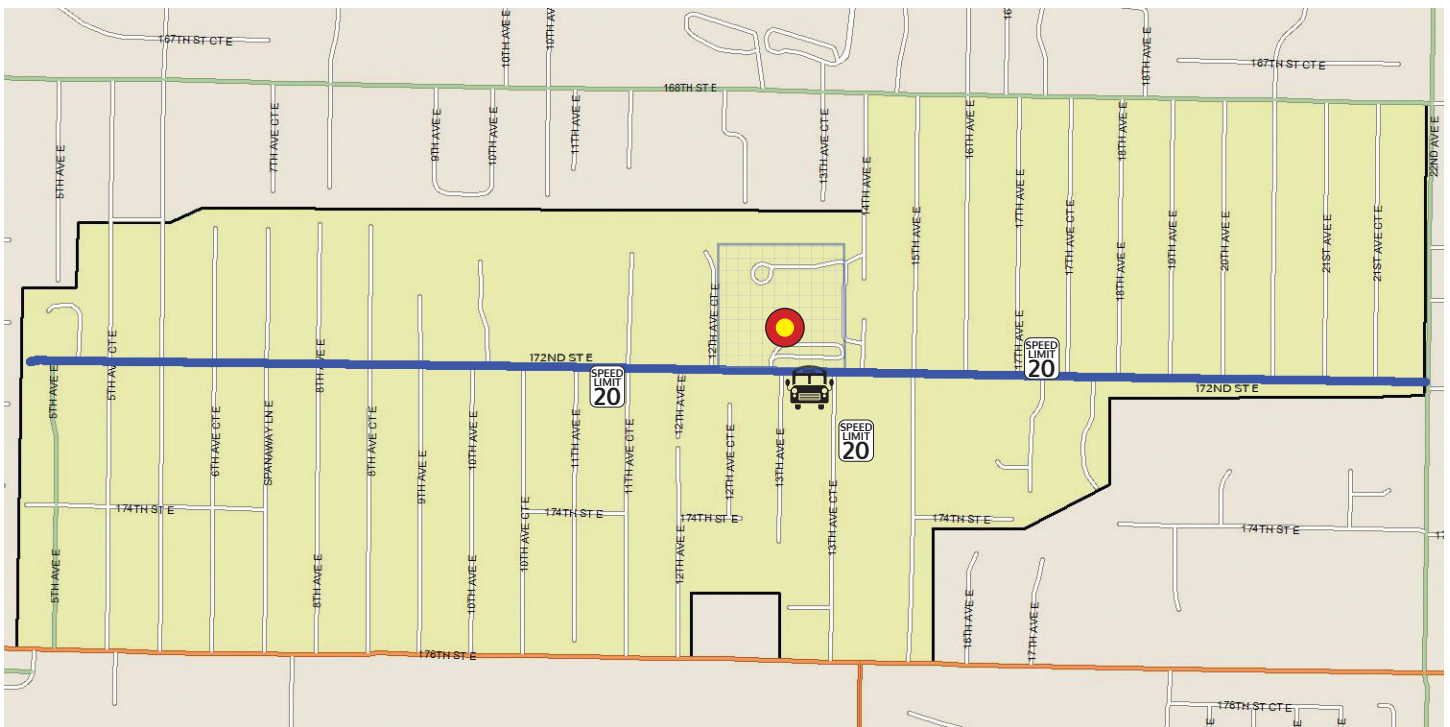

# CEDARCREST MIDDLE SCHOOL

**Bus picks up on 172nd Street in front of EVERGREEN ELEMENTARY SCHOOL**  
1311 172nd Street East • Spanaway, WA 98387

School

Crosswalk Supervision

School Property

School Speed Zone

Safe Walk Route

Walk Area

*Inquiries regarding student transportation, including safe walking routes to school, should be directed to the Transportation Department at 253.800.5900.*