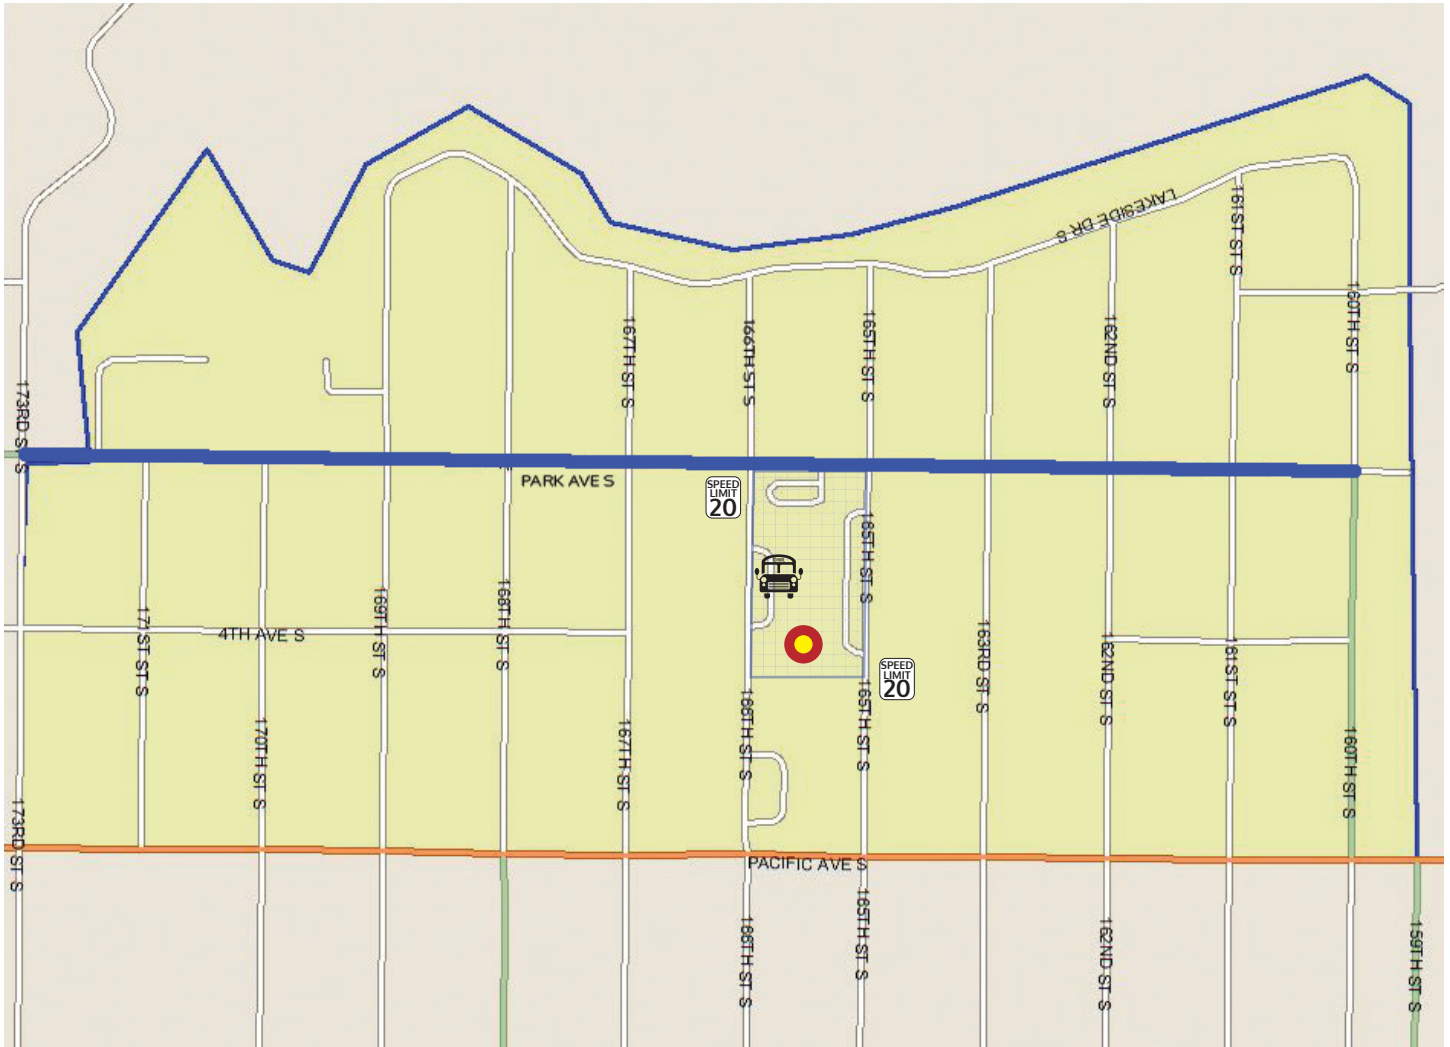

SPANAWAY LAKE HIGH SCHOOL

SPANAWAY MIDDLE SCHOOL

Bus pick up at Spanaway Elementary School
412 165th Street South · Spanaway, WA 98387

School

Bus Stop

School Property

School Speed Zone

Safe Walk Route

Walk Area

Inquiries regarding student transportation, including safe walking routes to school, should be directed to the Transportation Department at 253.800.5900.