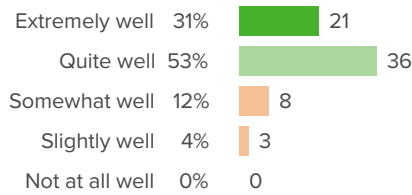

Q.7: How well do you feel like this school or district is currently doing in the following area: Physical Facilities?

▲ 3 from last survey

Favorable: **84%**