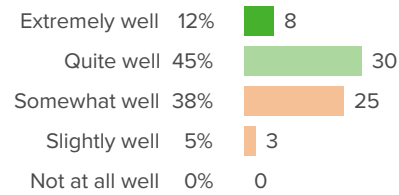

Q.8: How well do you feel like this school or district is currently doing in the following area: Community partnerships?

▼ 17 from last survey

Favorable: **58%**