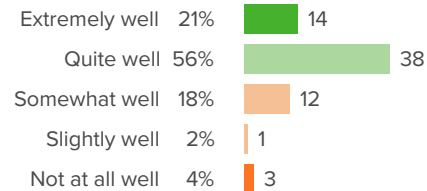

▲ 0 from last survey

Favorable: **76%**