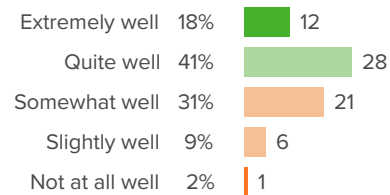

▼ 17 from last survey

Favorable: **58%**

Q.9: How well do you feel like this school or district is currently doing in the following area: School leadership?

▼ 9 from last survey

Favorable: **71%**

Q.10: How well do you feel like this school or district is currently doing in the following area: Student activities and extracurricular activities?

▼ 5 from last survey

Favorable: **59%**