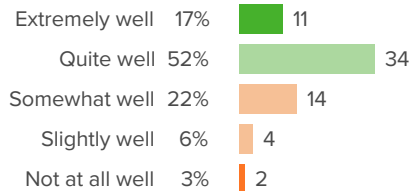

▼ 2 from last survey

Favorable: **93%**

Q.2: How well do you feel like this school or district is currently doing in the following area: Student achievement?

▲ 3 from last survey

Favorable: **85%**

Q.3: How well do you feel like this school or district is currently doing in the following area: Diversity and inclusion of all students?