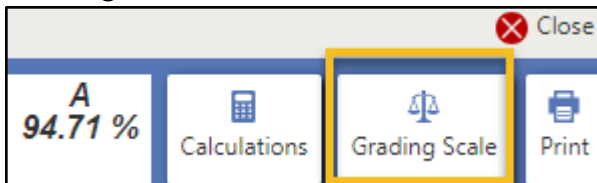

1. To view the class grade scale or bands (e.g., 92.5% to 100.0% is an A), click the tile, **Grading Scale**.