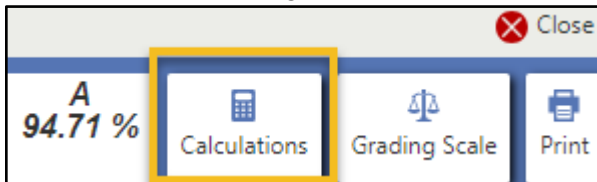

1. To view assignments for a class, click the class' grade value.

In this example, if a guardian wanted to see more details about their student's first semester grade in English, the parent would locate the class (English 10 H S1) and click the "A" in the S1 column.

A panel opens on the right, and you can view a list of assignments.

1. To view more details about the status of an assignment, such as if it is missing or late, click on the assignment in the Description column.

Description	Due Date	Grade	Score	Points Earned
Daily Work		A	96.83%	702.00 / 725.00
Academic honesty presentation	09/08/2022	A	100.00%	10.00 / 10.00
Syl. sign. subm. on-time	09/09/2022	A	100.00%	10.00 / 10.00
MUG Shot #1	09/13/2022	A	100.00%	5.00 / 5.00
MUG Shot #2	09/15/2022	A	100.00%	5.00 / 5.00

1. To view how a class grade is calculated, click the tile, **Calculations**.