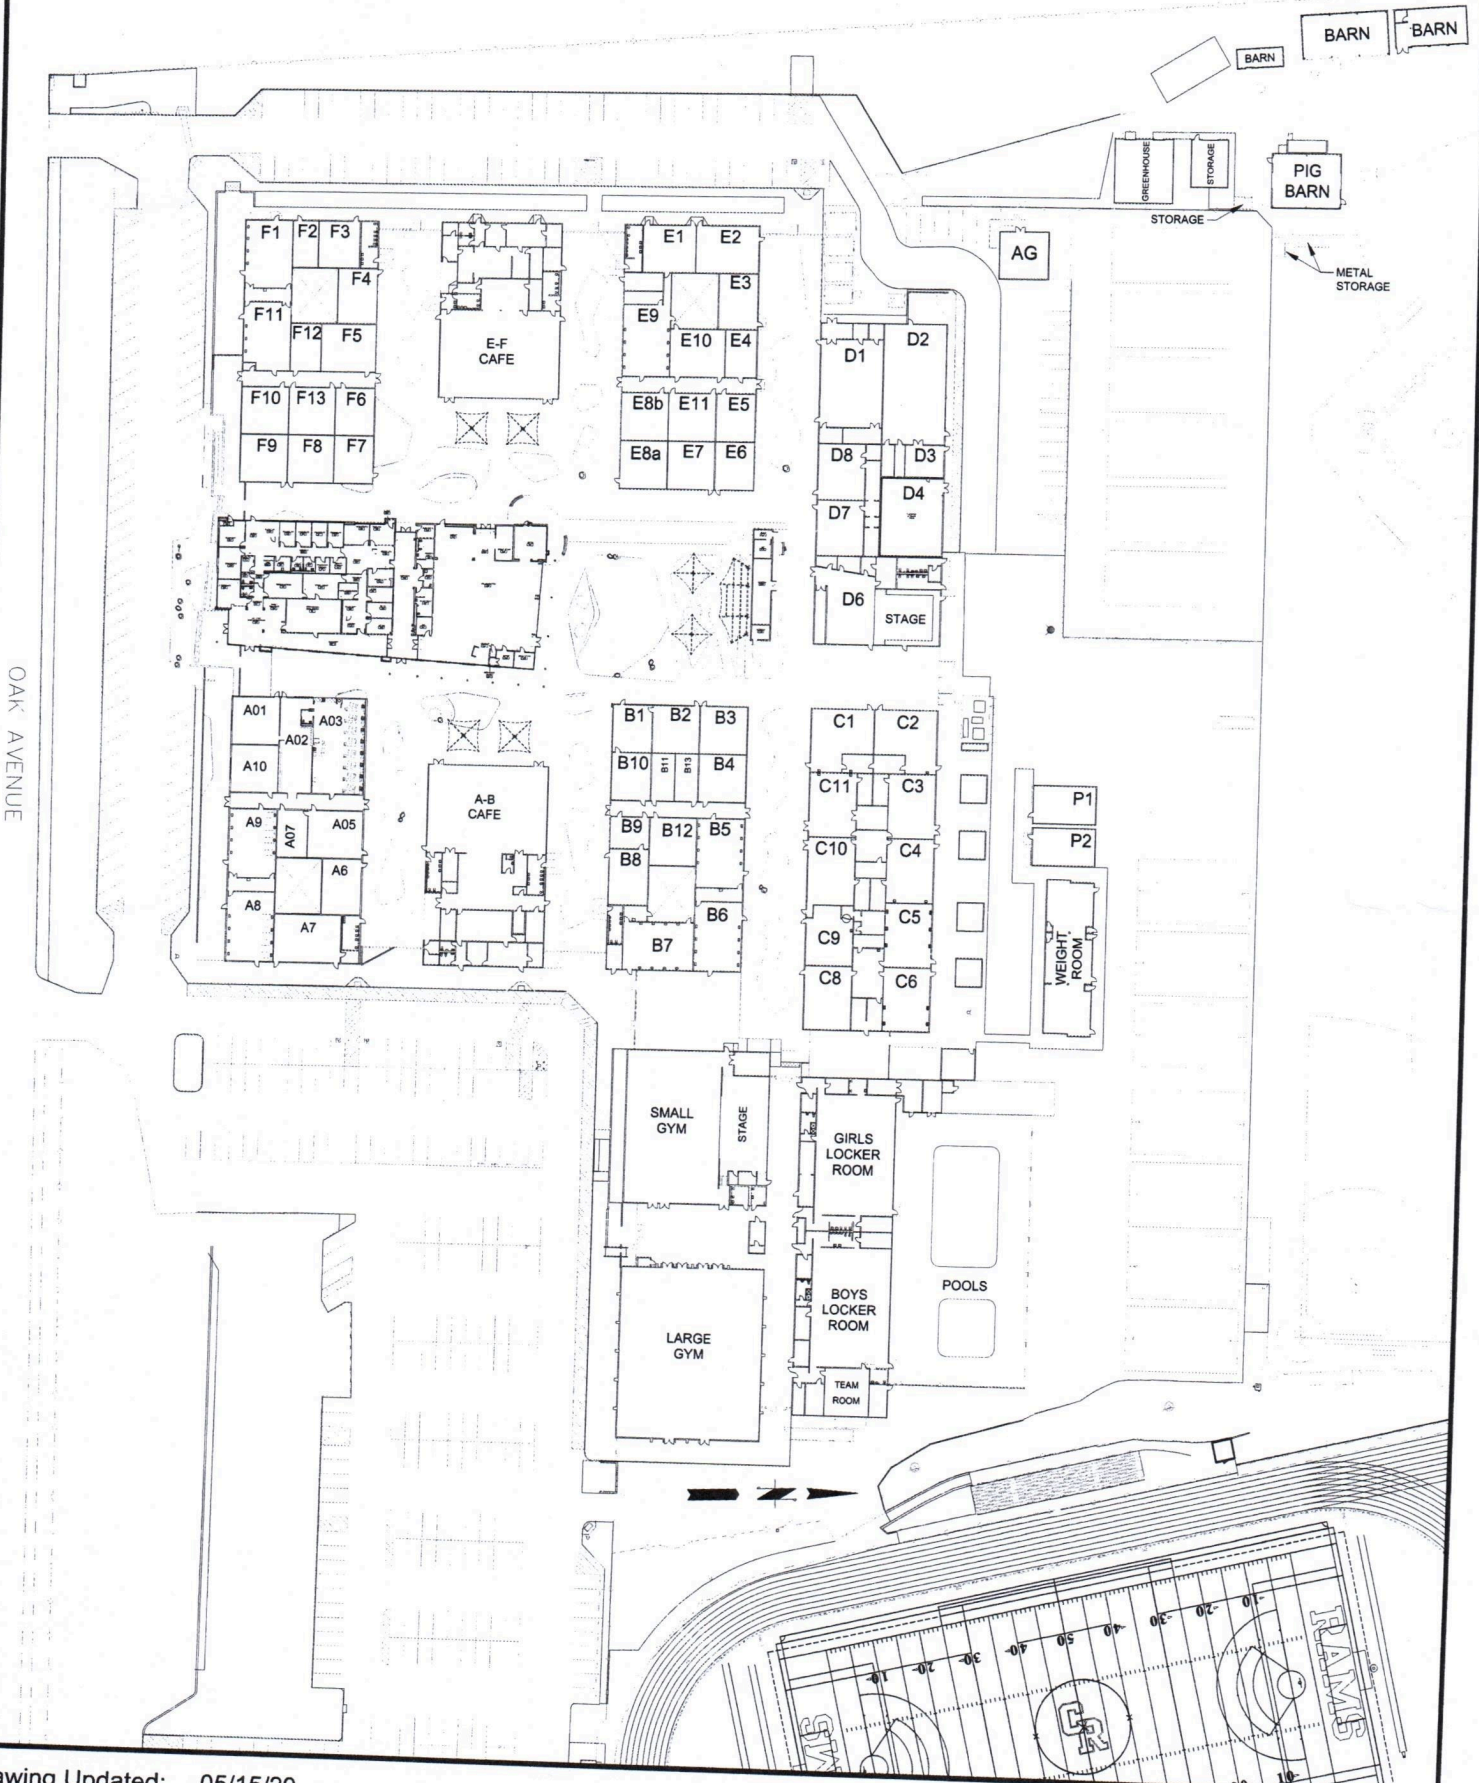

Casa Roble Fundamental

Address: 9151 Oak Avenue
Orangevale CA 95662

Initial Construction Completion Date: 1966
Total Sq. Ft. of Floor Space: 159,715
Acres: 40

School Number: 209

Drawing Updated: 05/15/20

Date Printed: 05/15/20

Drawn By: Engineering Archives