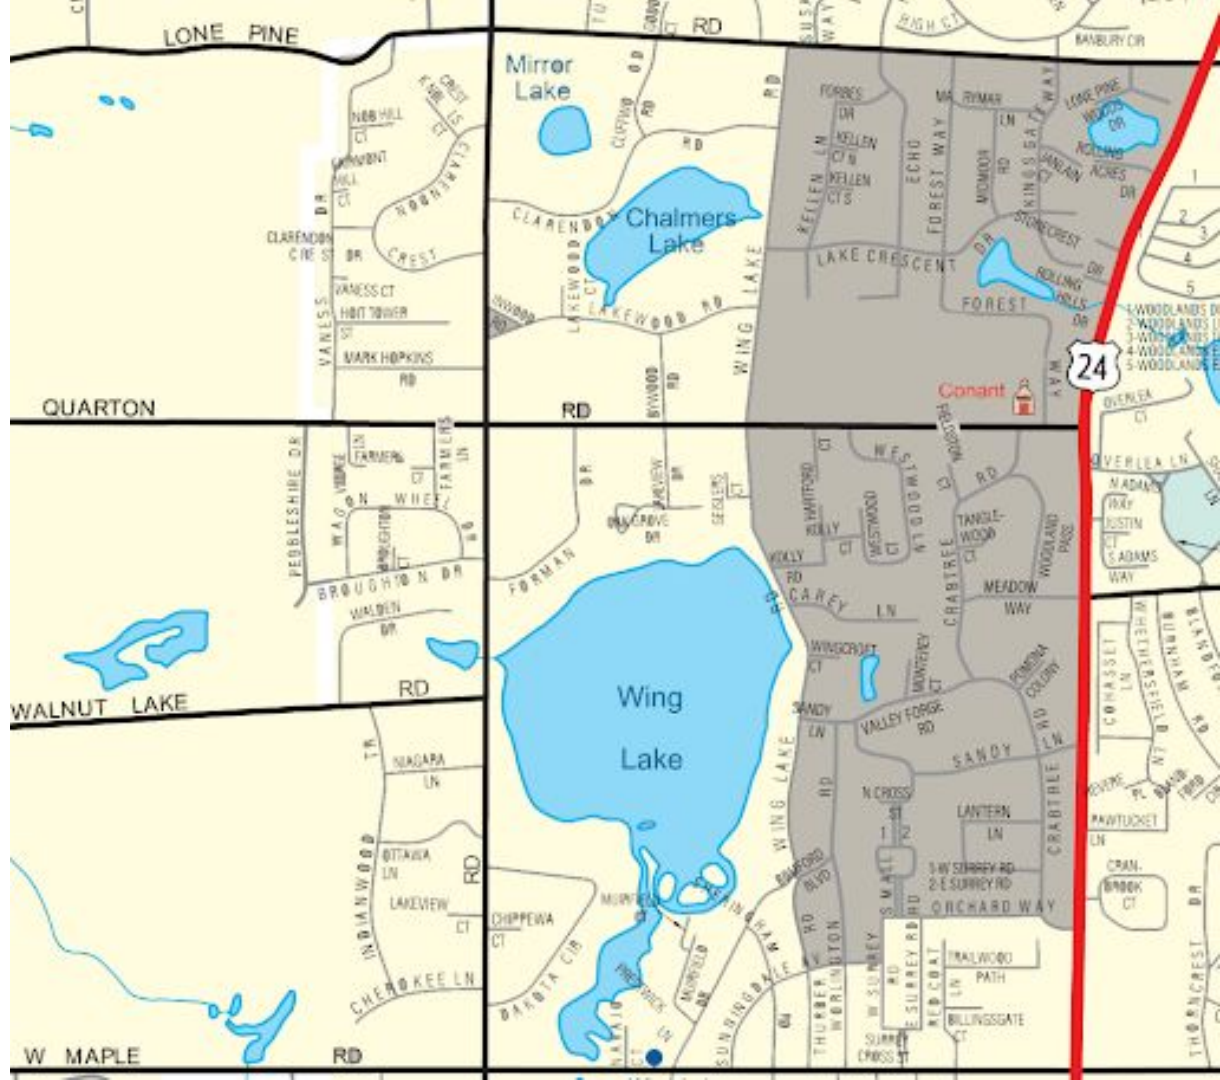

Bloomfield Hills High School Walk Zone is **white**

South Hills  
Middle School  
Walk Zone is  
**brown**

Eastover  
Elementary  
School Walk  
Zone is **white**

Lone Pine  
Elementary School  
Walk Zone in purple

Conant  
Elementary  
Walk Zone in  
**brown**

Way  
Elementary  
Walk Zone in  
blue-green