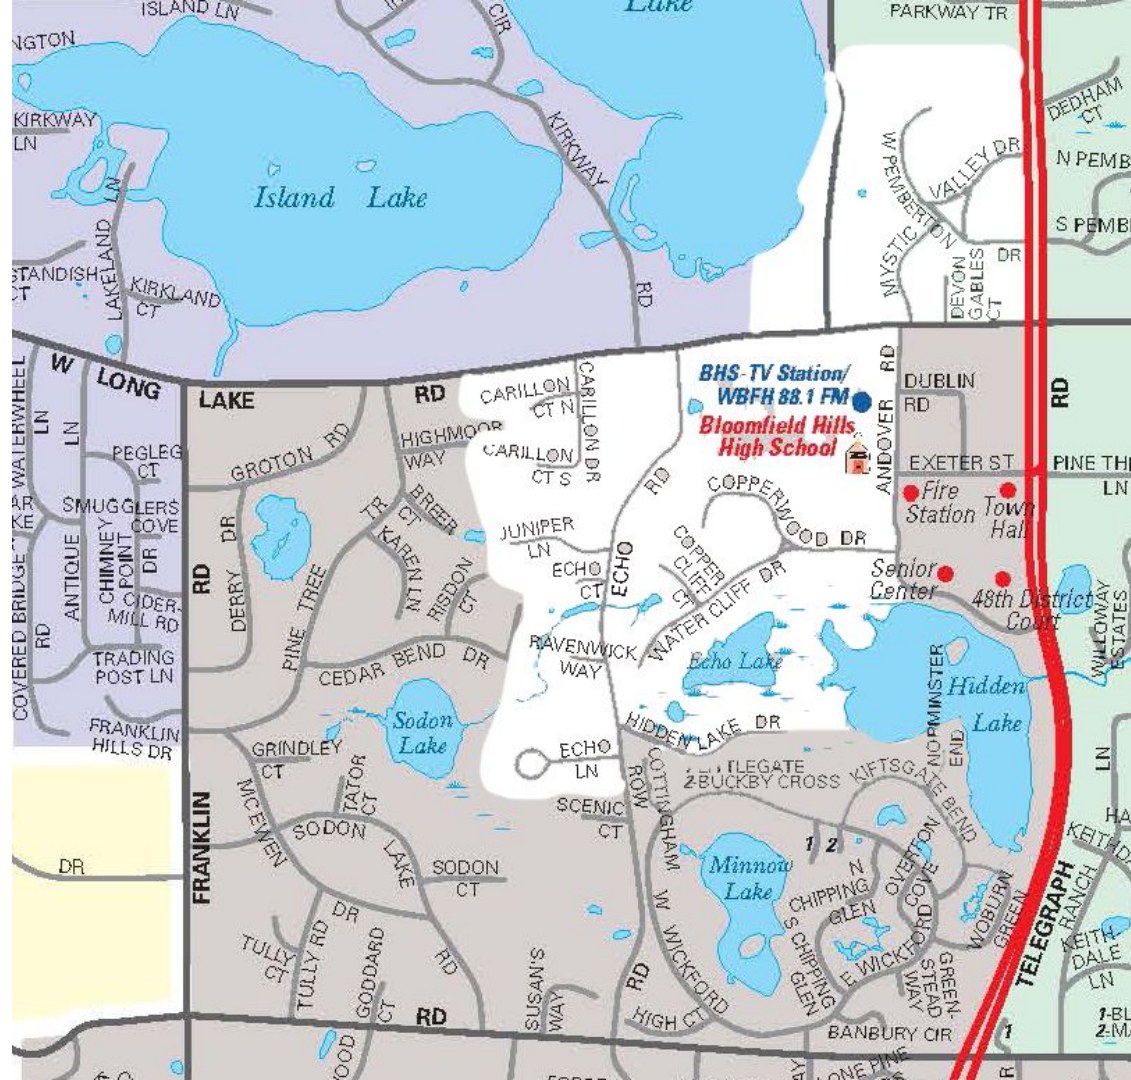

Bloomfield Hills High School Walk Zone is **white**

South Hills  
Middle School  
Walk Zone is  
**brown**

Eastover  
Elementary  
School Walk  
Zone is **white**

Lone Pine  
Elementary School  
Walk Zone in purple

Conant  
Elementary  
Walk Zone in  
**brown**

Way  
Elementary  
Walk Zone in  
blue-green