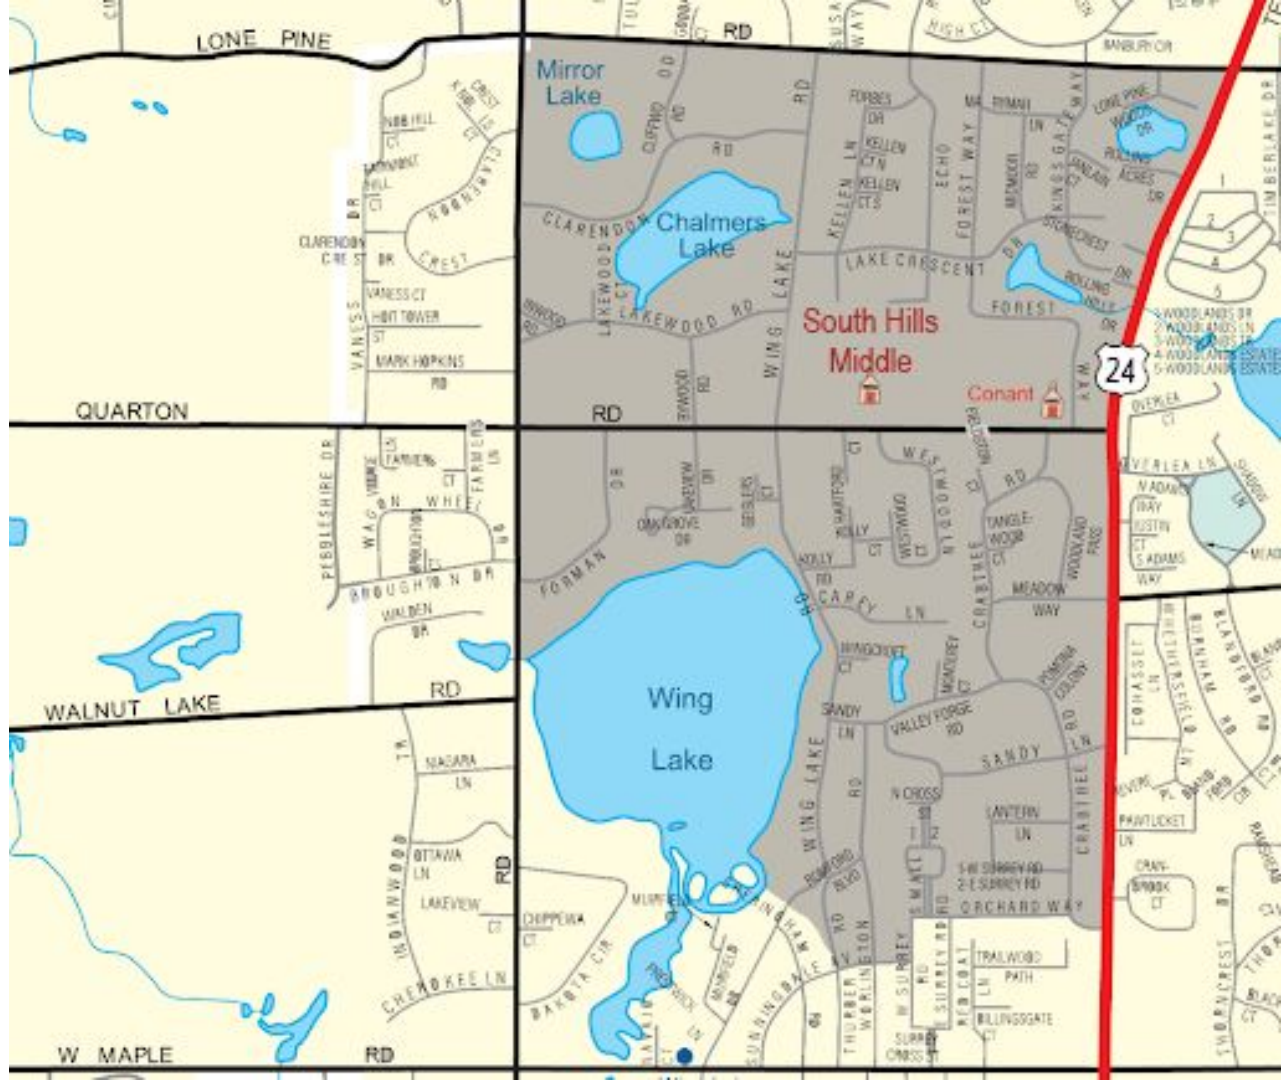

Bloomfield Hills High School Walk Zone is **white**

South Hills  
Middle School  
Walk Zone is  
**brown**

Eastover  
Elementary  
School Walk  
Zone is **white**

Lone Pine  
Elementary School  
Walk Zone in purple

Conant  
Elementary  
Walk Zone in  
**brown**

Way  
Elementary  
Walk Zone in  
blue-green