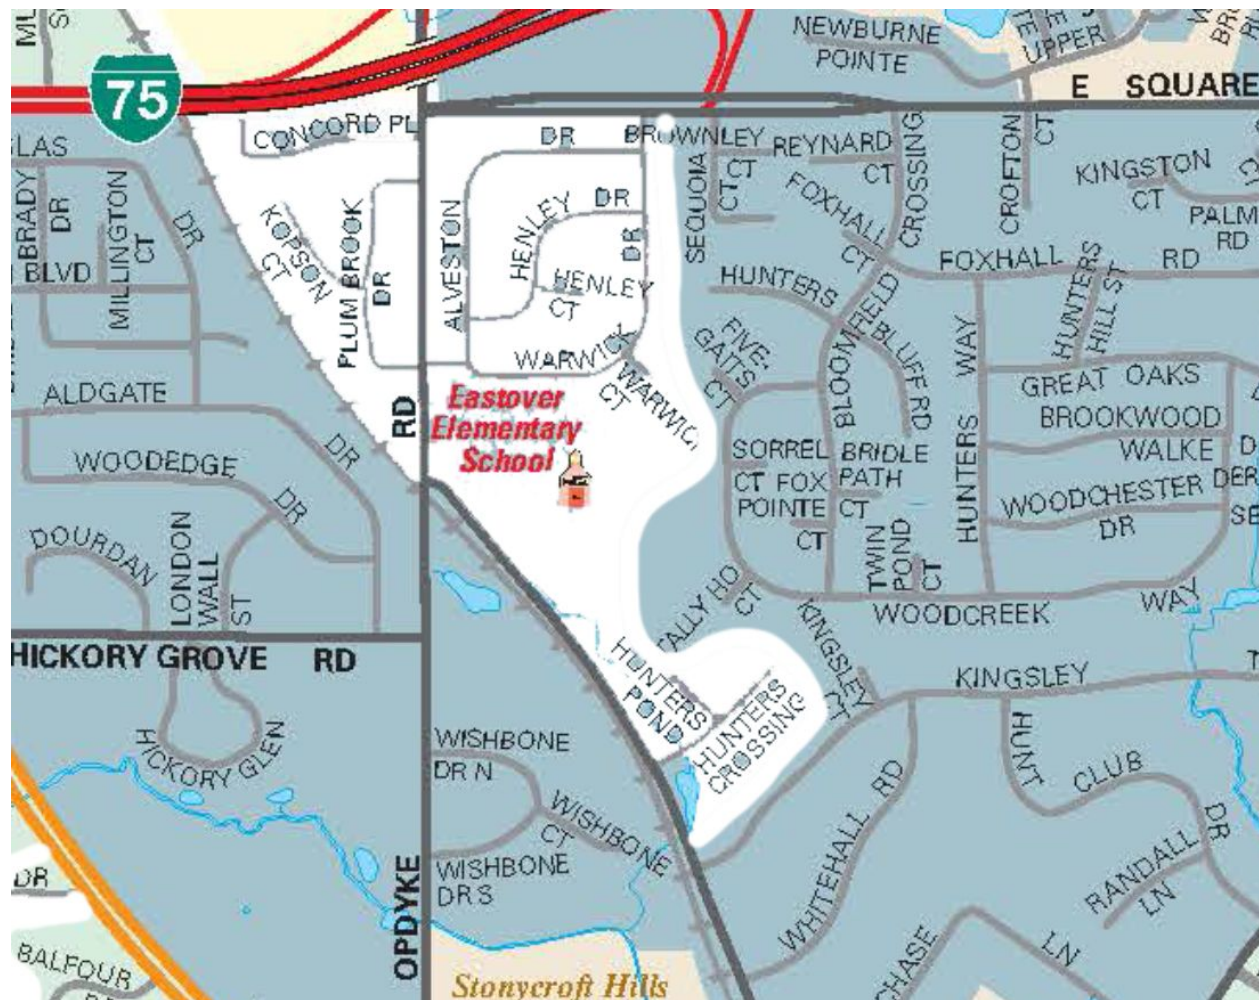

Bloomfield Hills High School Walk Zone is **white**

South Hills  
Middle School  
Walk Zone is  
**brown**

Eastover  
Elementary  
School Walk  
Zone is **white**

Lone Pine  
Elementary School  
Walk Zone in purple

Conant  
Elementary  
Walk Zone in  
**brown**

Way  
Elementary  
Walk Zone in  
blue-green