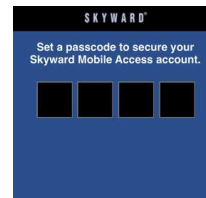

## Step 1

Download the Skyward Mobile App

iOS

Android

## Step 2

Follow the prompts to log into your Skyward account

Find Huffman ISD

Click on "School Management"

Select "All Users"

Log into Skyward

**Employees and Students -** Select "Huffman ISD SSO." Log in using your district credentials.

**Parents -** Select "Skyward" and log in using your username and password.

Create and confirm a passcode