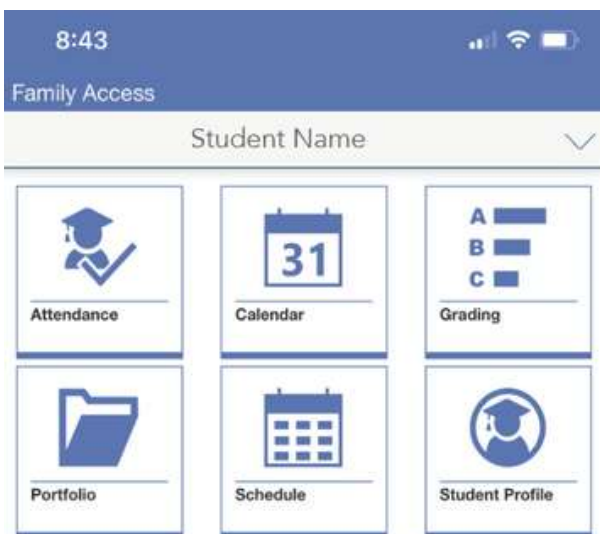

Skyward Mobile App Guardian/Student Guide

Step 1

Download the Skyward Mobile App

iOS

Android

Step 2

Follow the prompts to log into your Skyward account

Find Huffman ISD

Click on "School Management"

Select "All Users"

Log into Skyward

Employees and Students - Select "Huffman ISD SSO." Log in using your district credentials.

Parents - Select "Skyward" and log in using your username and password.

Create and confirm a passcode

Step 3

Begin using Skyward Mobile Access

Student Grades