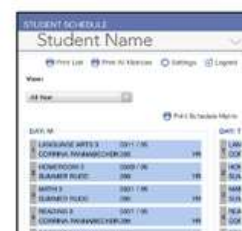

**Parents -** Select "Skyward" and log in using your username and password.

Create and confirm a passcode

## Step 3

Begin using Skyward Mobile Access

Student Grades

Student Schedule

Portfolio

Student Attendance