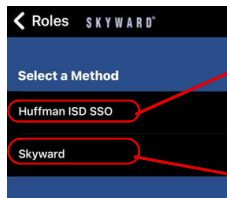

## Step 2

Follow the prompts to log into your Skyward account

Find Huffman ISD

Click on "School Management"

Select "All Users"

Log into Skyward

**Employees and Students -** Select "Huffman ISD SSO." Log in using your district credentials.

**Parents -** Select "Skyward" and log in using your username and password.

Create and confirm a passcode