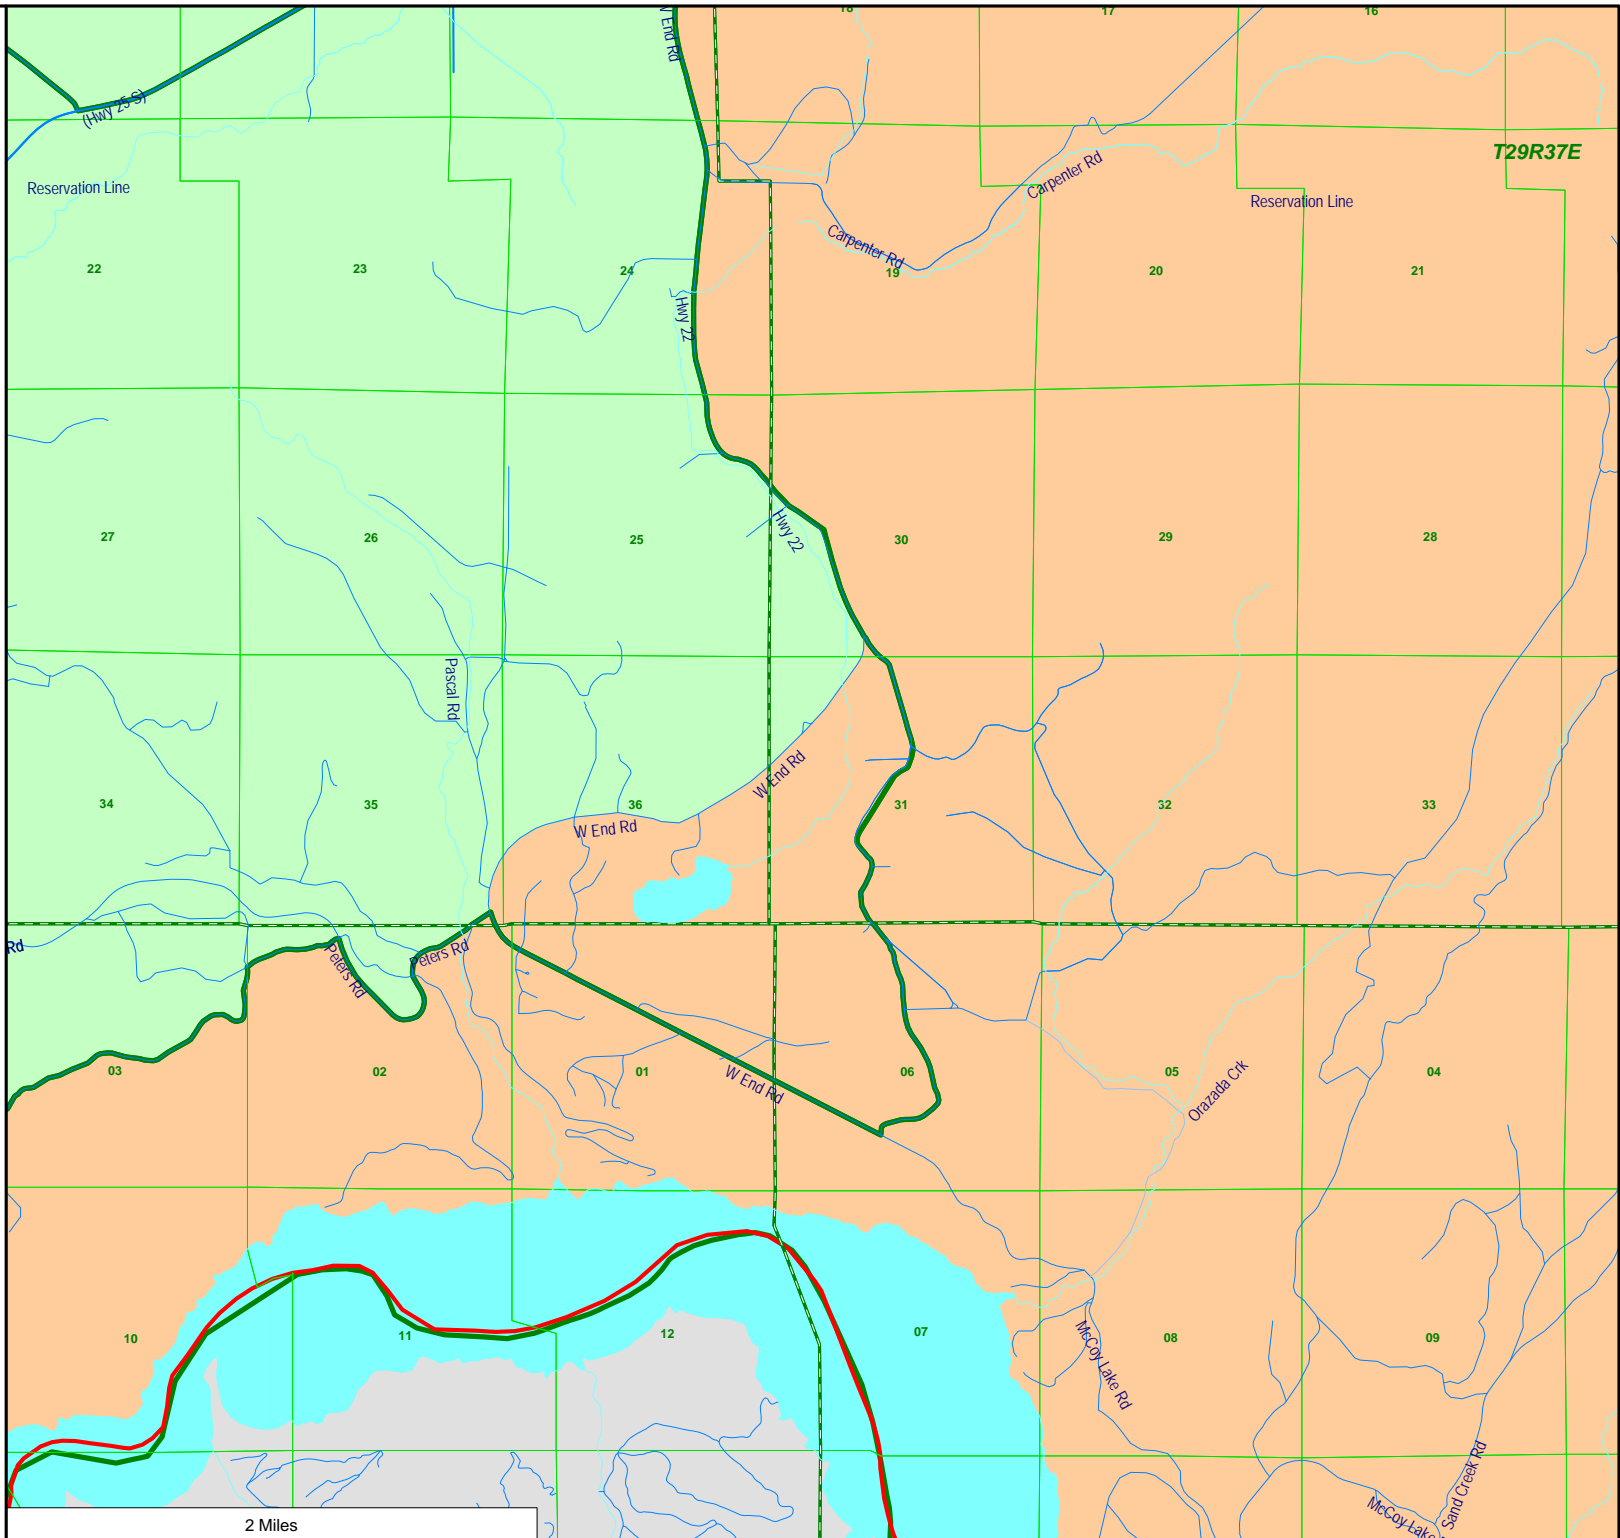

Columbia (Stevens)
School District - Proposed
Board Districts as
Approximated Using
Census 2020 Geography

- 2nd District
- 3rd District

City Limits

Previous
Director
Districts

District
Outline

Sectional
Centers

Townships