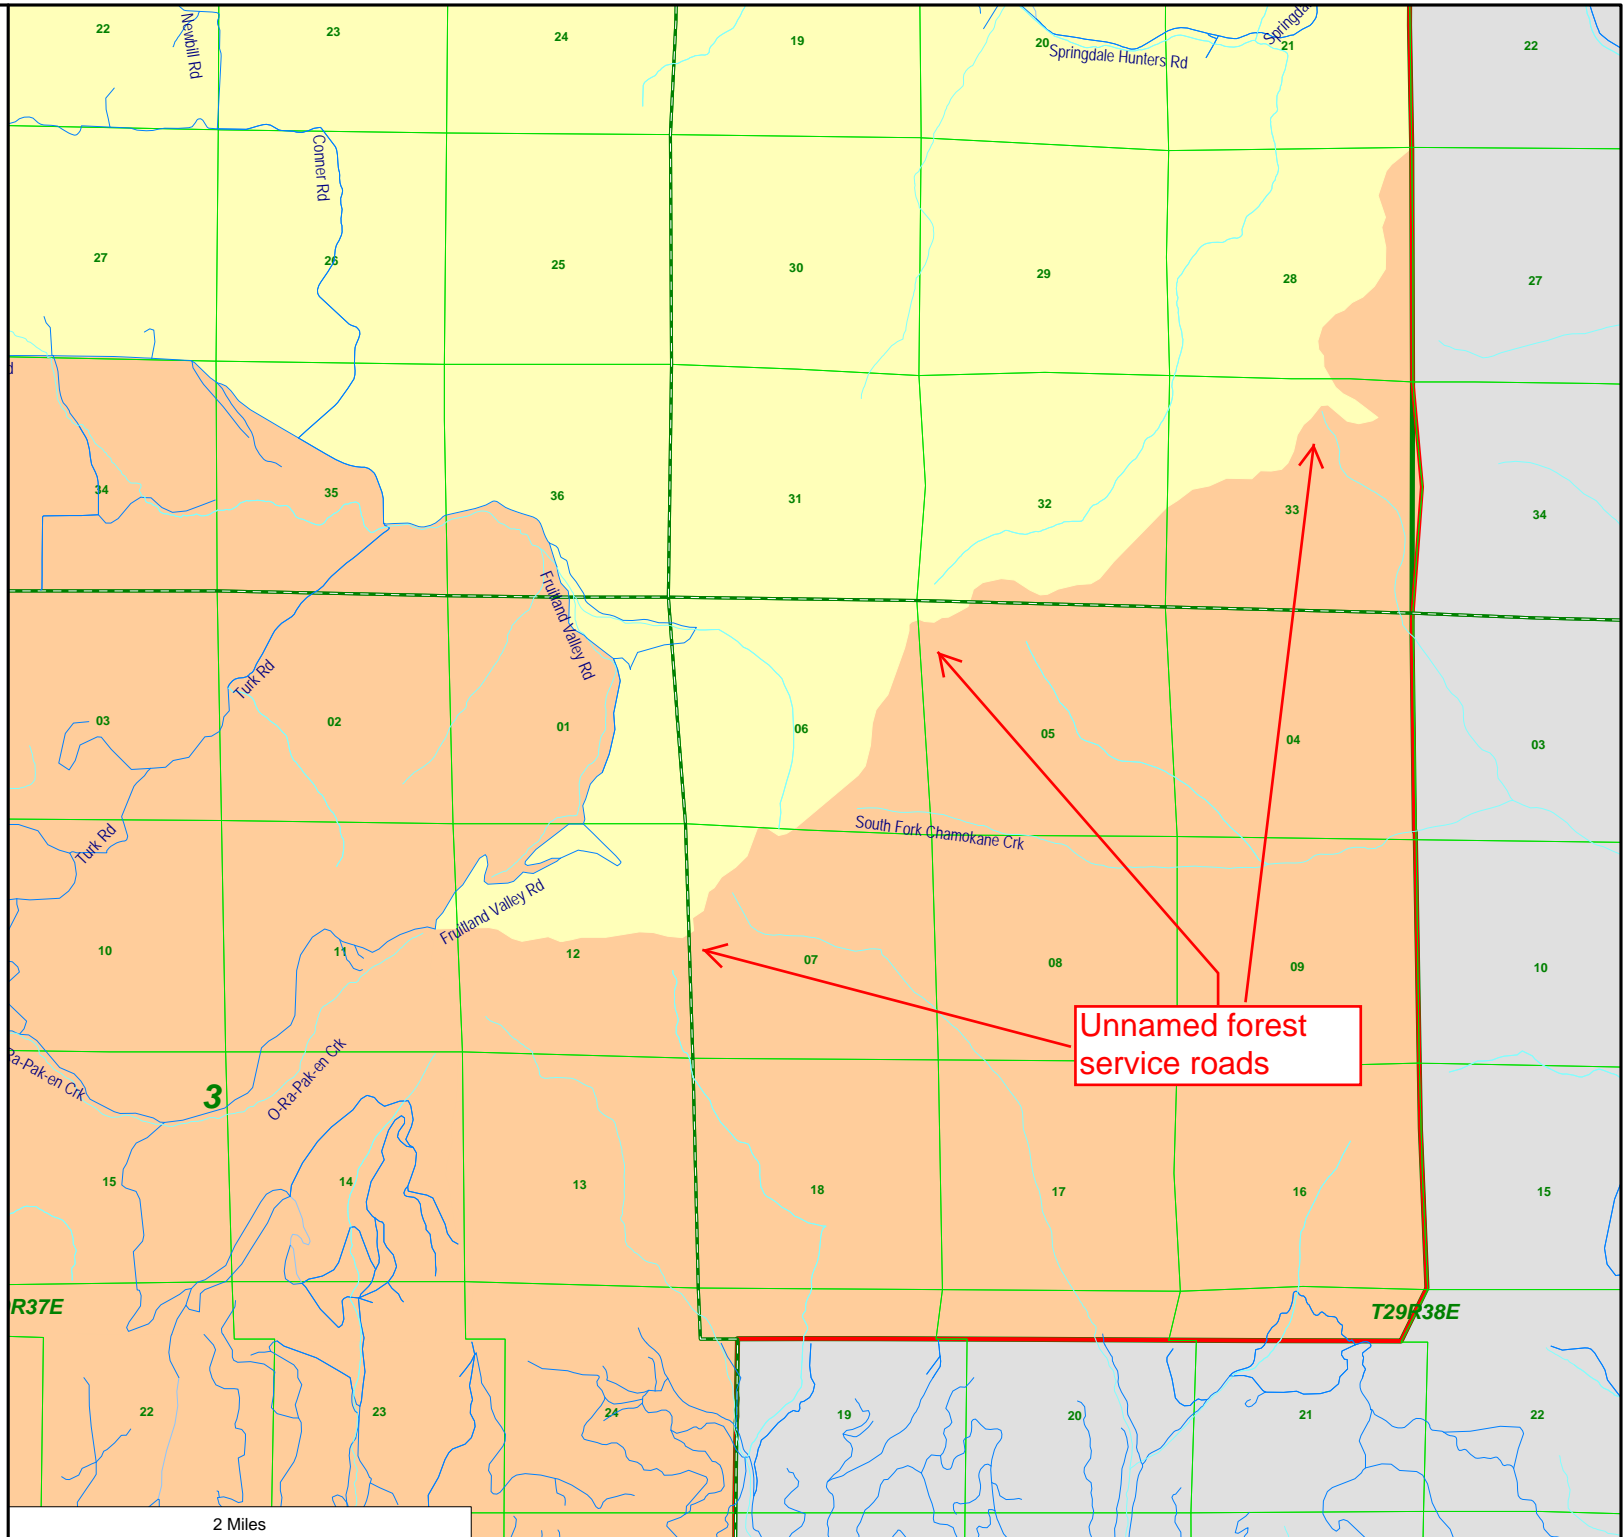

- 1st
- 2nd
- 3rd

City Limits

Previous District

District Outline

Section Center

Township

Columbia (Stevens)
School District - Proposed
Board Districts as
Approximated Using
Census 2020 Geography

- 1st District
- 2nd District
- 3rd District

City Limits

District Outline

Sectional Centers

Townships

Columbia (Stevens)
 School District - Proposed
 Board Districts as
 Approximated Using
 Census 2020 Geography

- 1st District
- 3rd District

City Limits

Previous
 Director
 Districts

District
 Outline

Sectional
 Centers

Townships

2 Miles

Columbia (Stevens)
 School District - Proposed
 Board Districts as
 Approximated Using
 Census 2020 Geography

- 1st District
- 3rd District

City Limits

Previous
 Director
 Districts

District
 Outline

Sectional
 Centers

Townships

2020 Census Block
 is the northern
 boundary

530659511001034

R37E