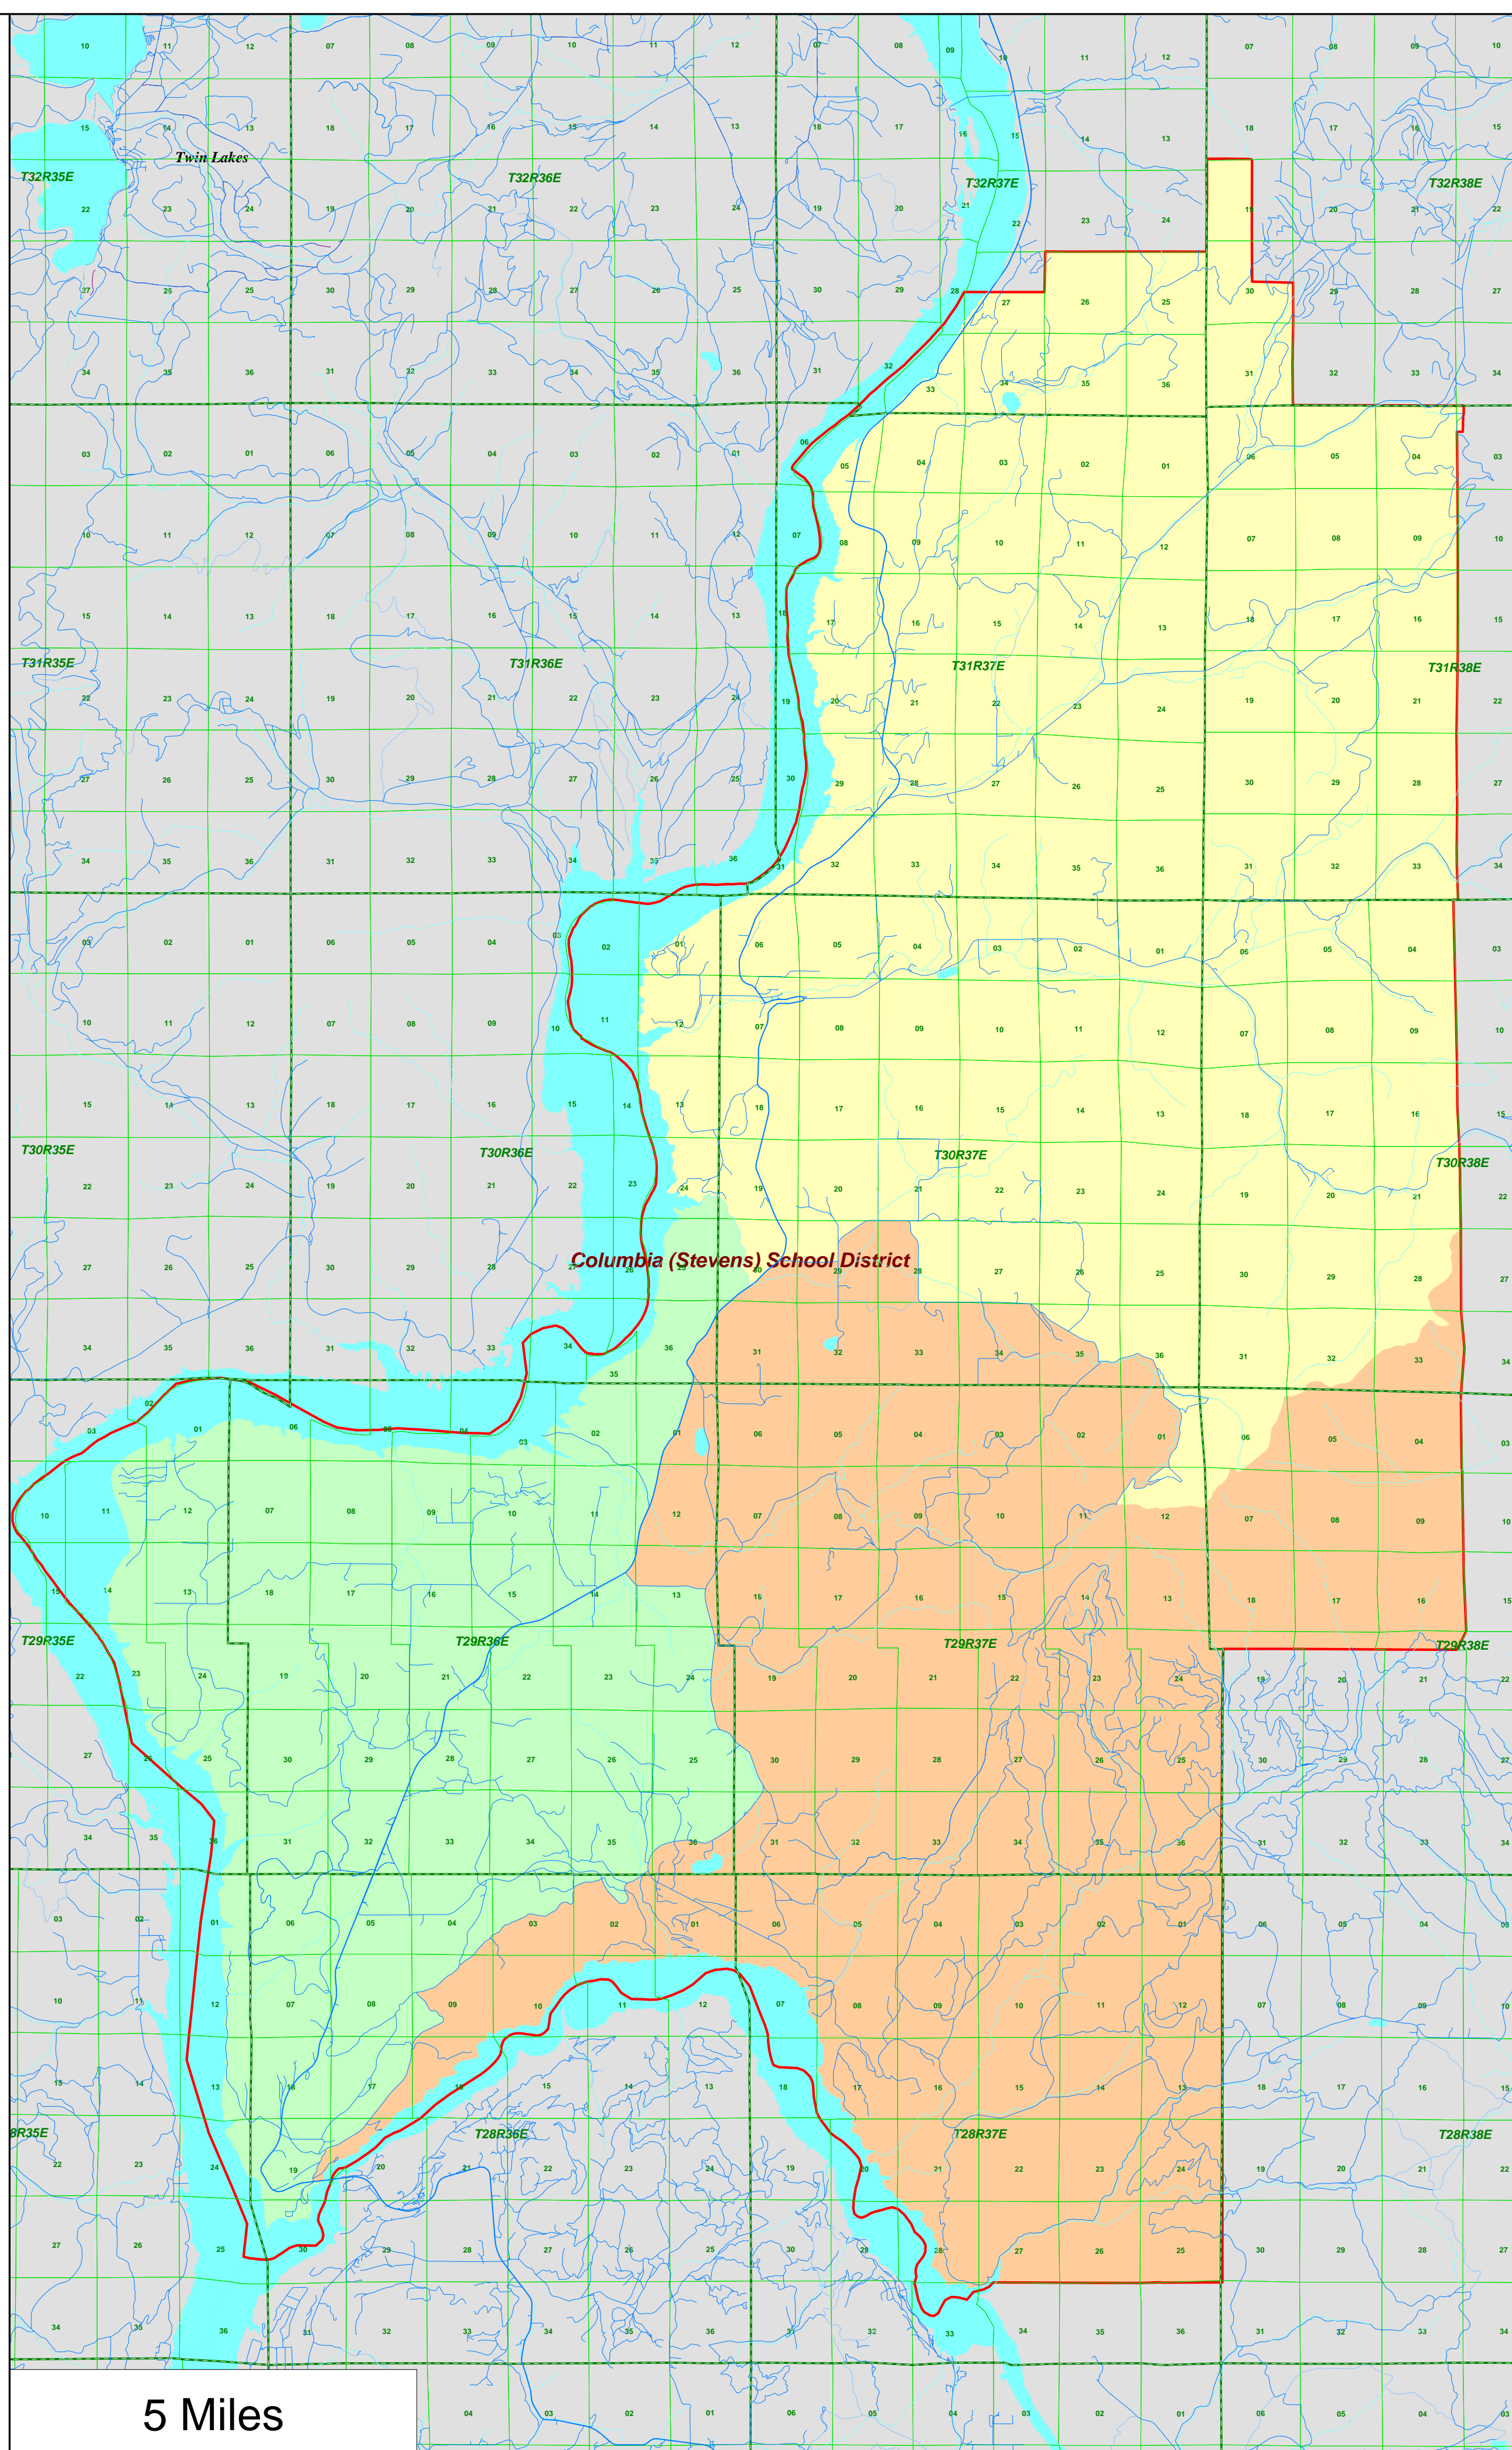

Columbia (Stevens)
School District -
Proposed Board
Districts as
Approximated
Using Census 2020
Geography

- 1st
- 2nd
- 3rd

City Limits

District Outline

Section Centers

Township

5 Miles

Columbia (Stevens) School District District Summary Report

Director District Number	Ideal Population	Total Population	Deviation from Ideal	% Deviation from Ideal	White Population	Hispanic Origin (of any race)	Non White & Mixed
1st	432	443	11	2.55	407	12	36
2nd	432	415	-17	-3.94	184	21	231
3rd	432	439	7	1.62	149	11	290
Totals.....		<u>1,297</u>	<u>1</u>		<u>740</u>	<u>44</u>	<u>557</u>

Columbia (Stevens)
 School District -
 Proposed Board
 Districts as
 Approximated
 Using Census 2020
 Geography

- 1st
- 2nd
- 3rd

City Limits

District Outline

Section Centers

Township

4 Miles

Columbia (Stevens)
 School District -
 Proposed Board
 Districts as
 Approximated
 Using Census 2020
 Geography

- 1st
- 2nd
- 3rd

City Limits

District Outline

Section Centers

Township

Columbia (Stevens) Scho

2 Miles

Columbia (Stevens) School District - Proposed Board Districts as Approximated Using Census 2020 Geography