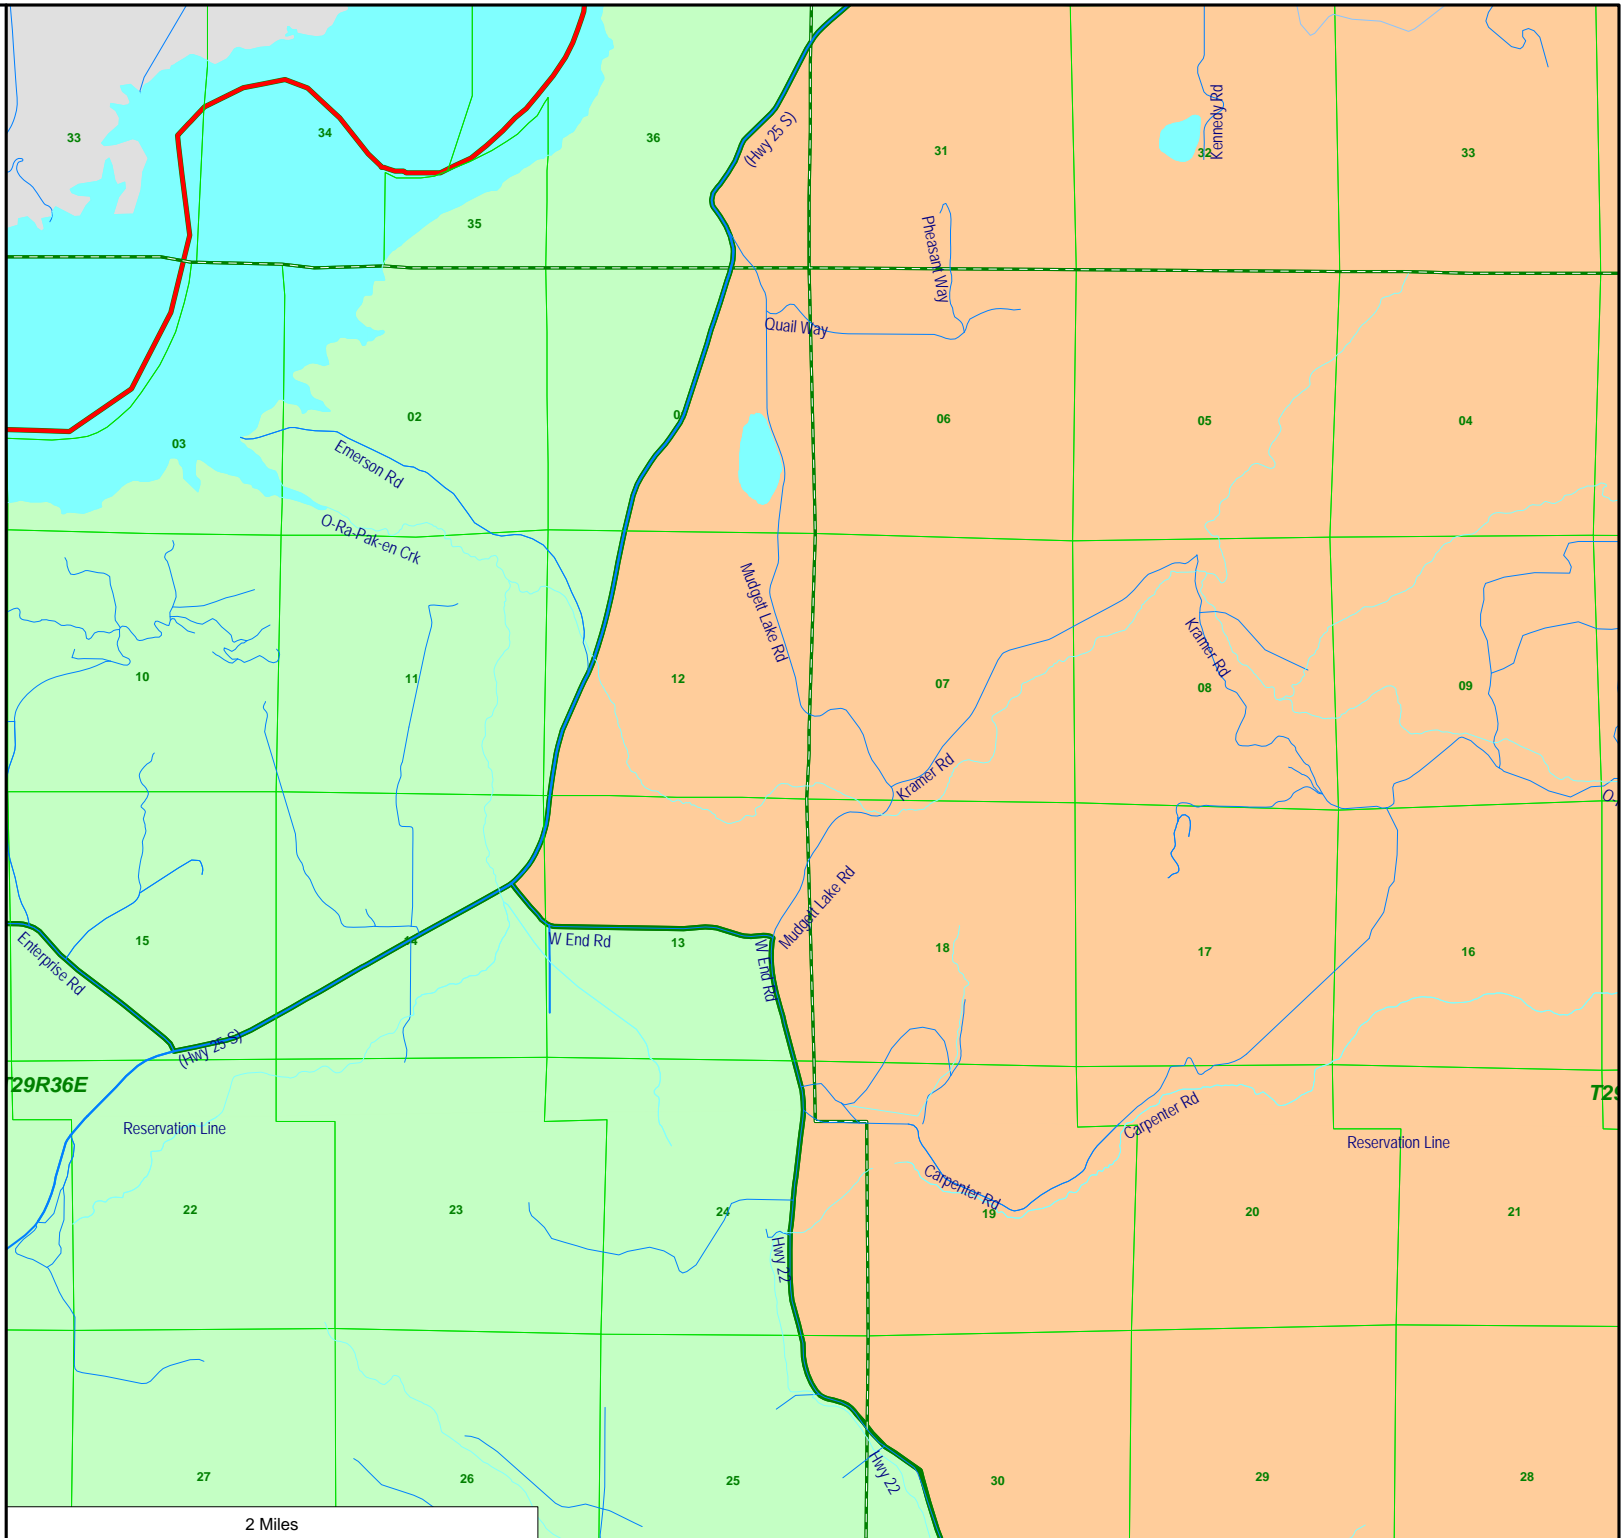

Columbia (Stevens)
School District - Proposed
Board Districts as
Approximated Using
Census 2020 Geography

- 1st District
- 2nd District
- 3rd District

City Limits

Previous
Director
Districts

District
Outline

Sectional
Centers

Townships