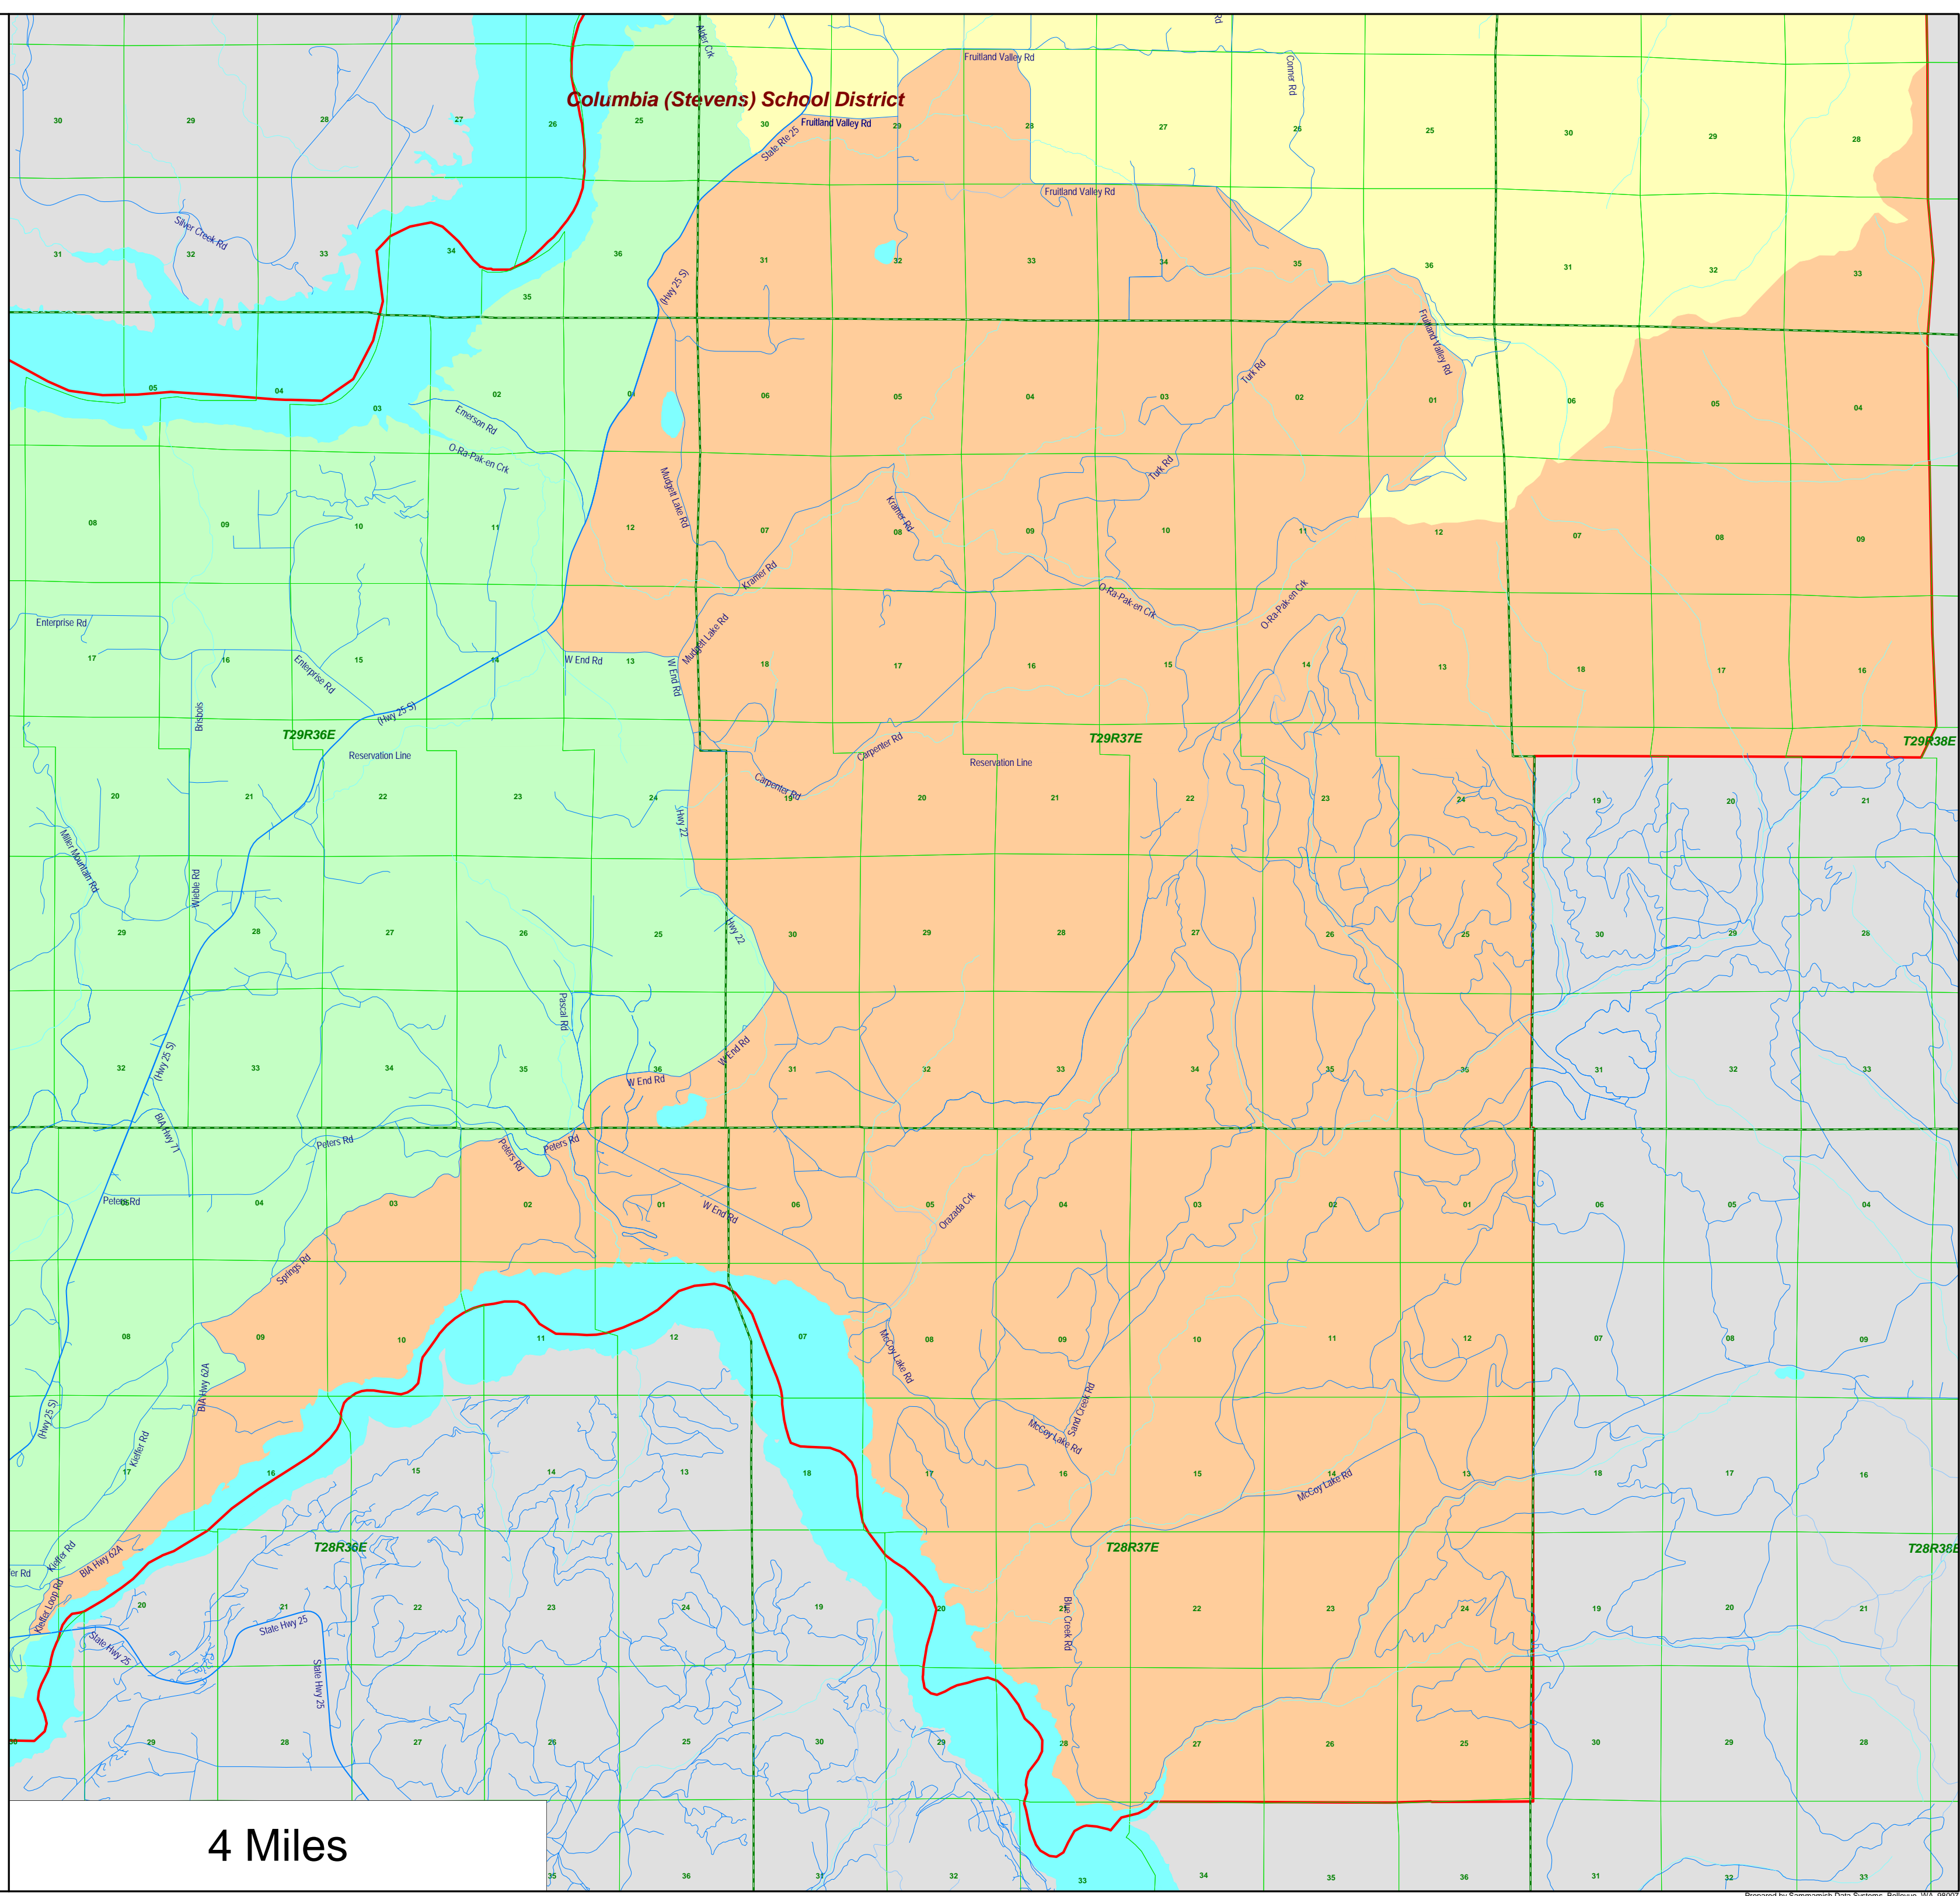

Columbia (Stevens)
 School District -
 Proposed Board
 Districts as
 Approximated
 Using Census 2020
 Geography

- 1st
- 2nd
- 3rd

City Limits

District Outline

Section Centers

Township

4 Miles

Columbia (Stevens)
 School District -
 Proposed Board
 Districts as
 Approximated
 Using Census 2020
 Geography

- 1st
- 2nd
- 3rd

City Limits

District Outline

Section Centers

Township

Columbia (Stevens) Scho

2 Miles

Columbia (Stevens) School District - Proposed Board Districts as Approximated Using Census 2020 Geography

- 1st District
- 2nd District
- 3rd District

City Limits

District Outline

Sectional Centers

Townships

4 Miles

Columbia (Stevens) School District - Proposed Board Districts as Approximated Using Census 2020 Geography

City Limits

Previous
 Director
 Districts

District
 Outline

Sectional
 Centers

Townships

2020 Census Block
 is the northern
 boundary

530659511001034

R37E