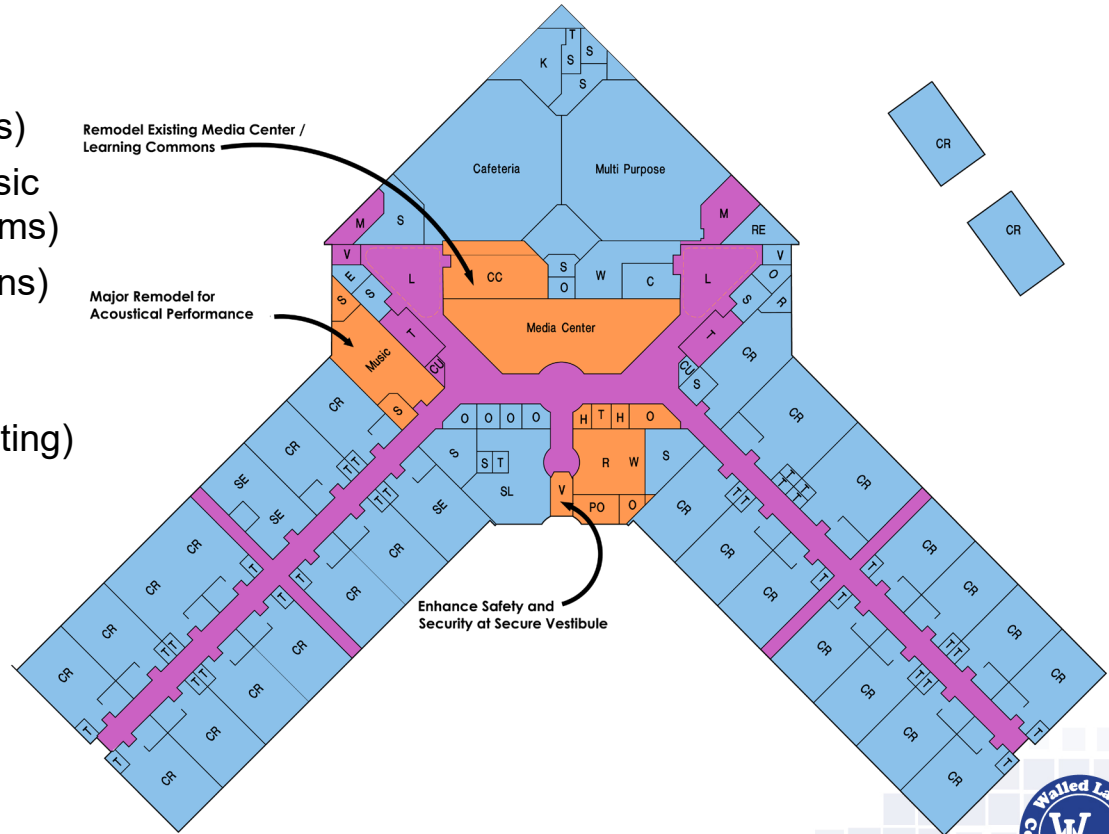

PLEASANT LAKE ELEMENTARY

- Exterior upgrades (roof, partial soffits)
- Interior upgrades (media center, music room, ceiling tile, casework, restrooms)
- HVAC upgrades (boilers, exhaust fans)
- Electrical upgrades (emergency generator, outlets)
- Site upgrades (playground, LED lighting)
- Flexible/collaborative furniture for classrooms and media center
- Security upgrades
- Technology upgrades

BUILDING FEATURES