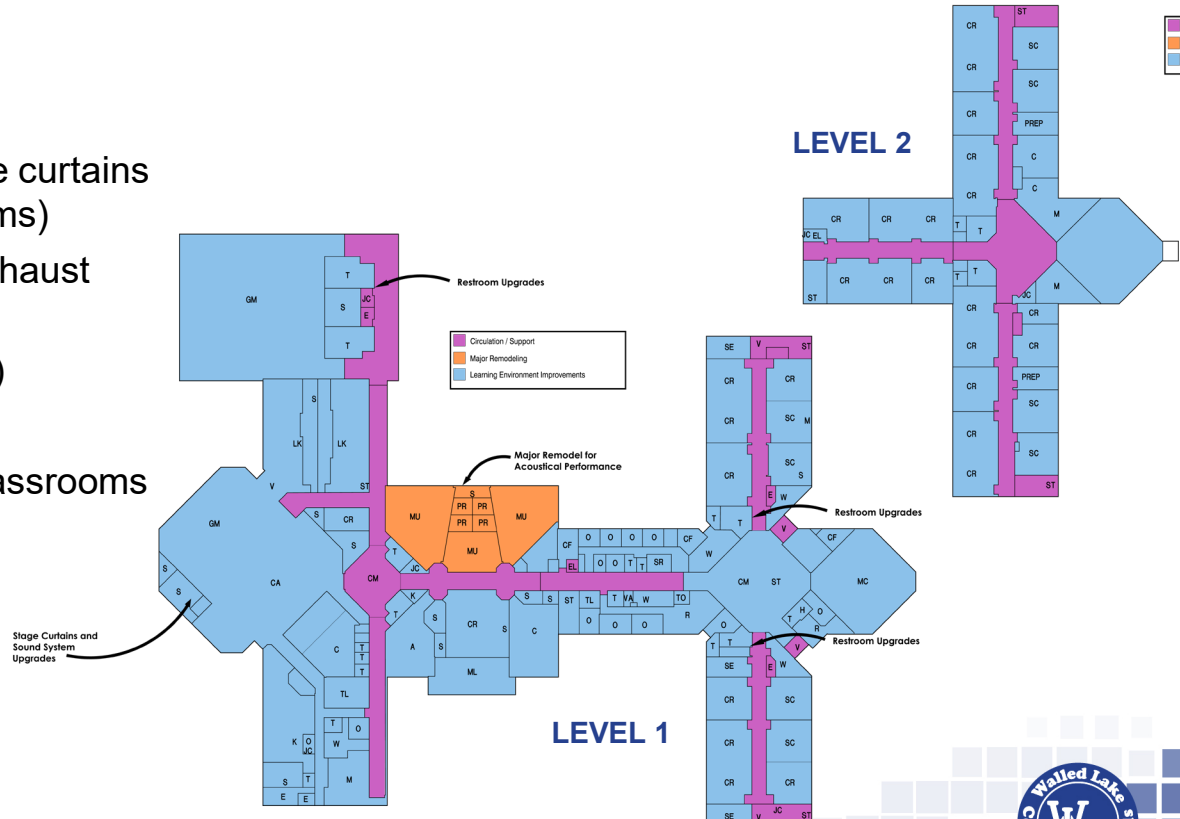

SARAH BANKS MIDDLE SCHOOL

- Exterior upgrades (roof)
- Interior upgrades (music room, stage curtains & sound system, ceiling tile, restrooms)
- HVAC upgrades (boilers, chillers, exhaust fans)
- Electrical upgrades (exterior lighting)
- Site upgrades (paving, LED lights)
- Flexible/collaborative furniture for classrooms and media center
- Security upgrades
- Technology upgrades

BUILDING FEATURES