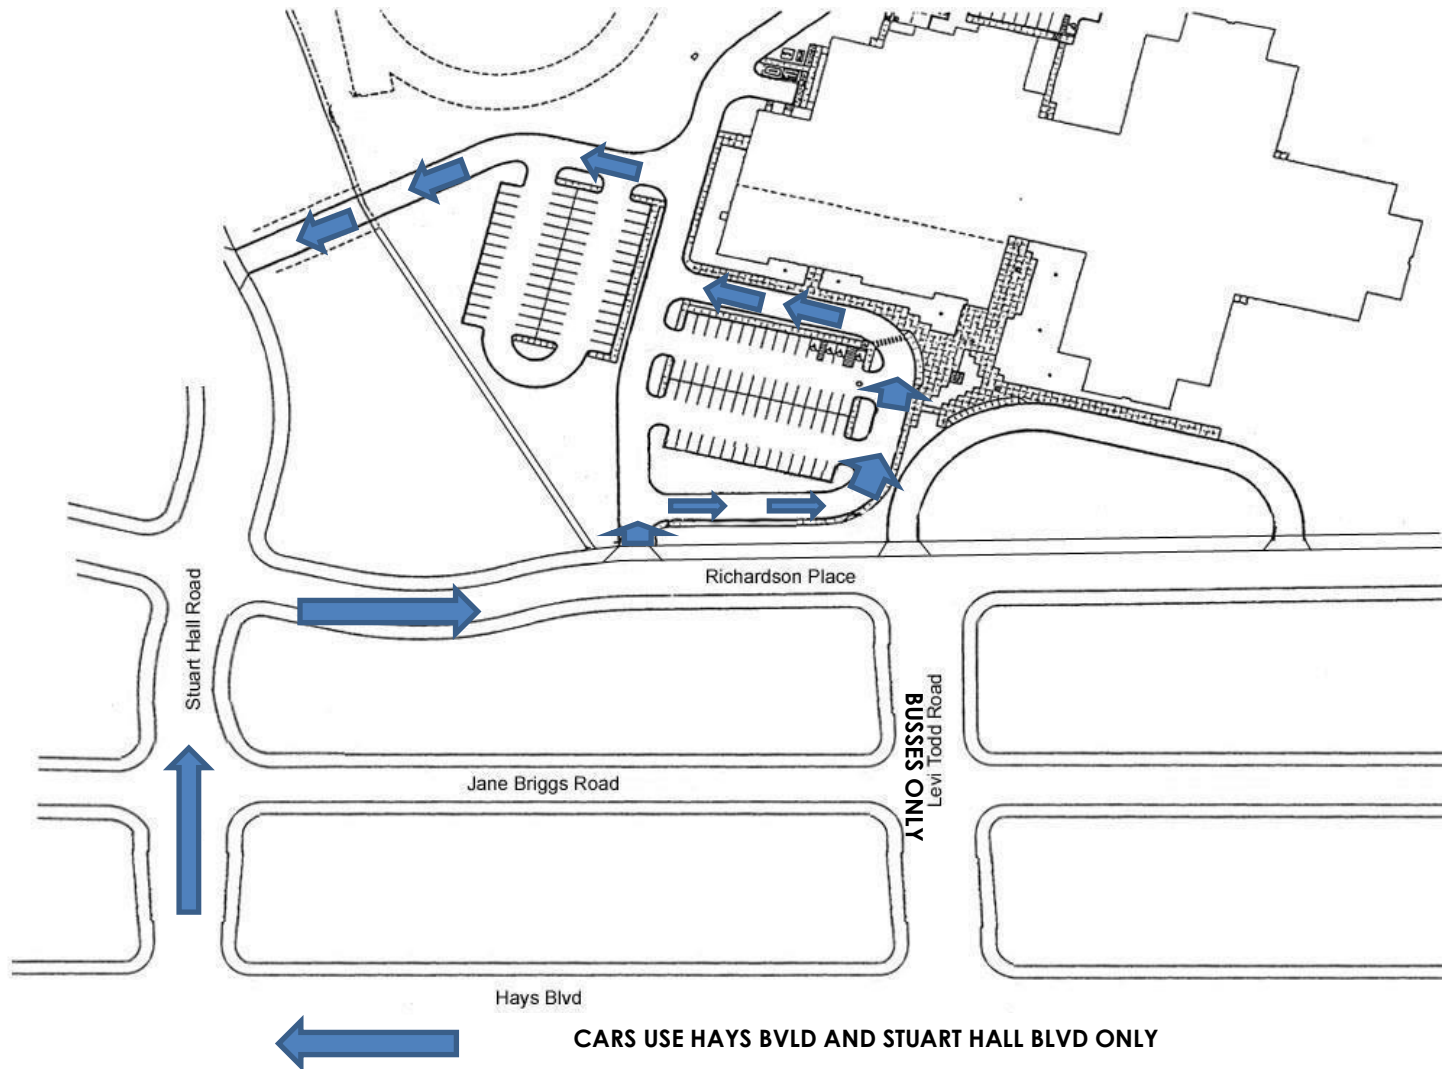

Edythe J. Hayes Middle School

260 Richardson Place · Lexington, KY 40509 · Ph: (859) 381-4920 · Fax: (859) 381-4937

Dave Hoskins, Principal · Kris Church, Associate Principal · Matthew Sherrard, Associate Principal

Learn Daily, Laugh Often, Lead Respectfully, Live Responsibly

EJ HAYES MIDDLE SCHOOL DROP OFF AND PICK UP MAP

The mission of Edythe J. Hayes Middle School is to engage all learners in a safe and nurturing environment, that fosters academic excellence and develops responsible, respectful leaders and citizens.

www.ejhayes.fcps.net