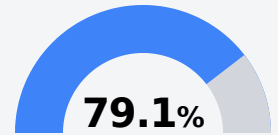

Teacher Data

215.6

Teachers

Experienced Teachers