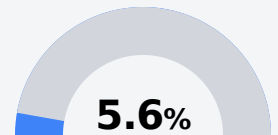

Provisional Teachers