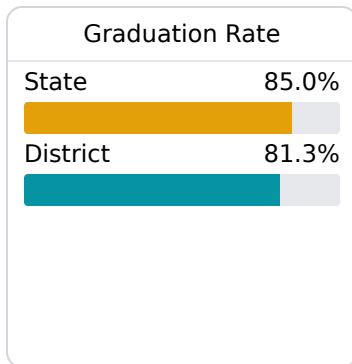

Cleveland School District

Cleveland, MS

305 MERRITT DRIVE
Cleveland, MS 38732

Dr. Otha Belcher
obelcher@cleveland.k12.ms.us

Due to the impact of COVID-19 on school closures in the 2019-20 school year and a waiver from the U.S. Department of Education, the Mississippi Department of Education (MDE) has no assessment and accountability data to report for the 2019-20 school year.