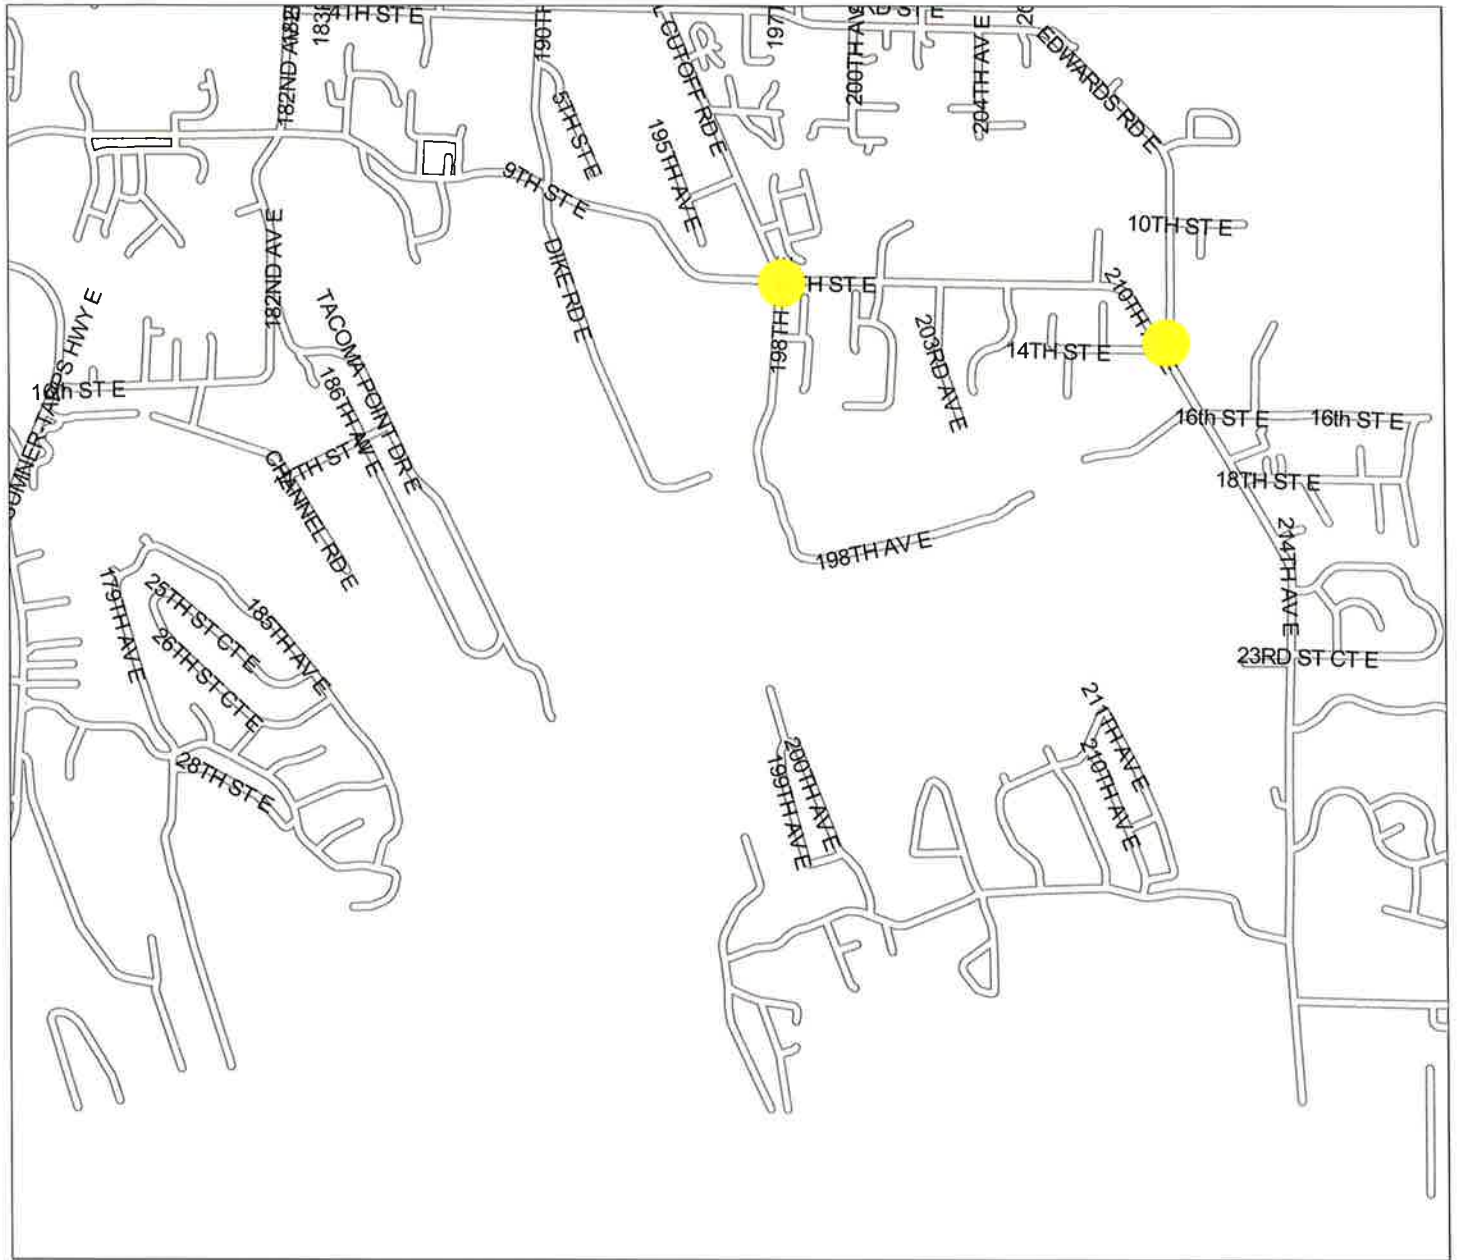

Sumner School District 320 District Map

Sumner School District 320 District Map