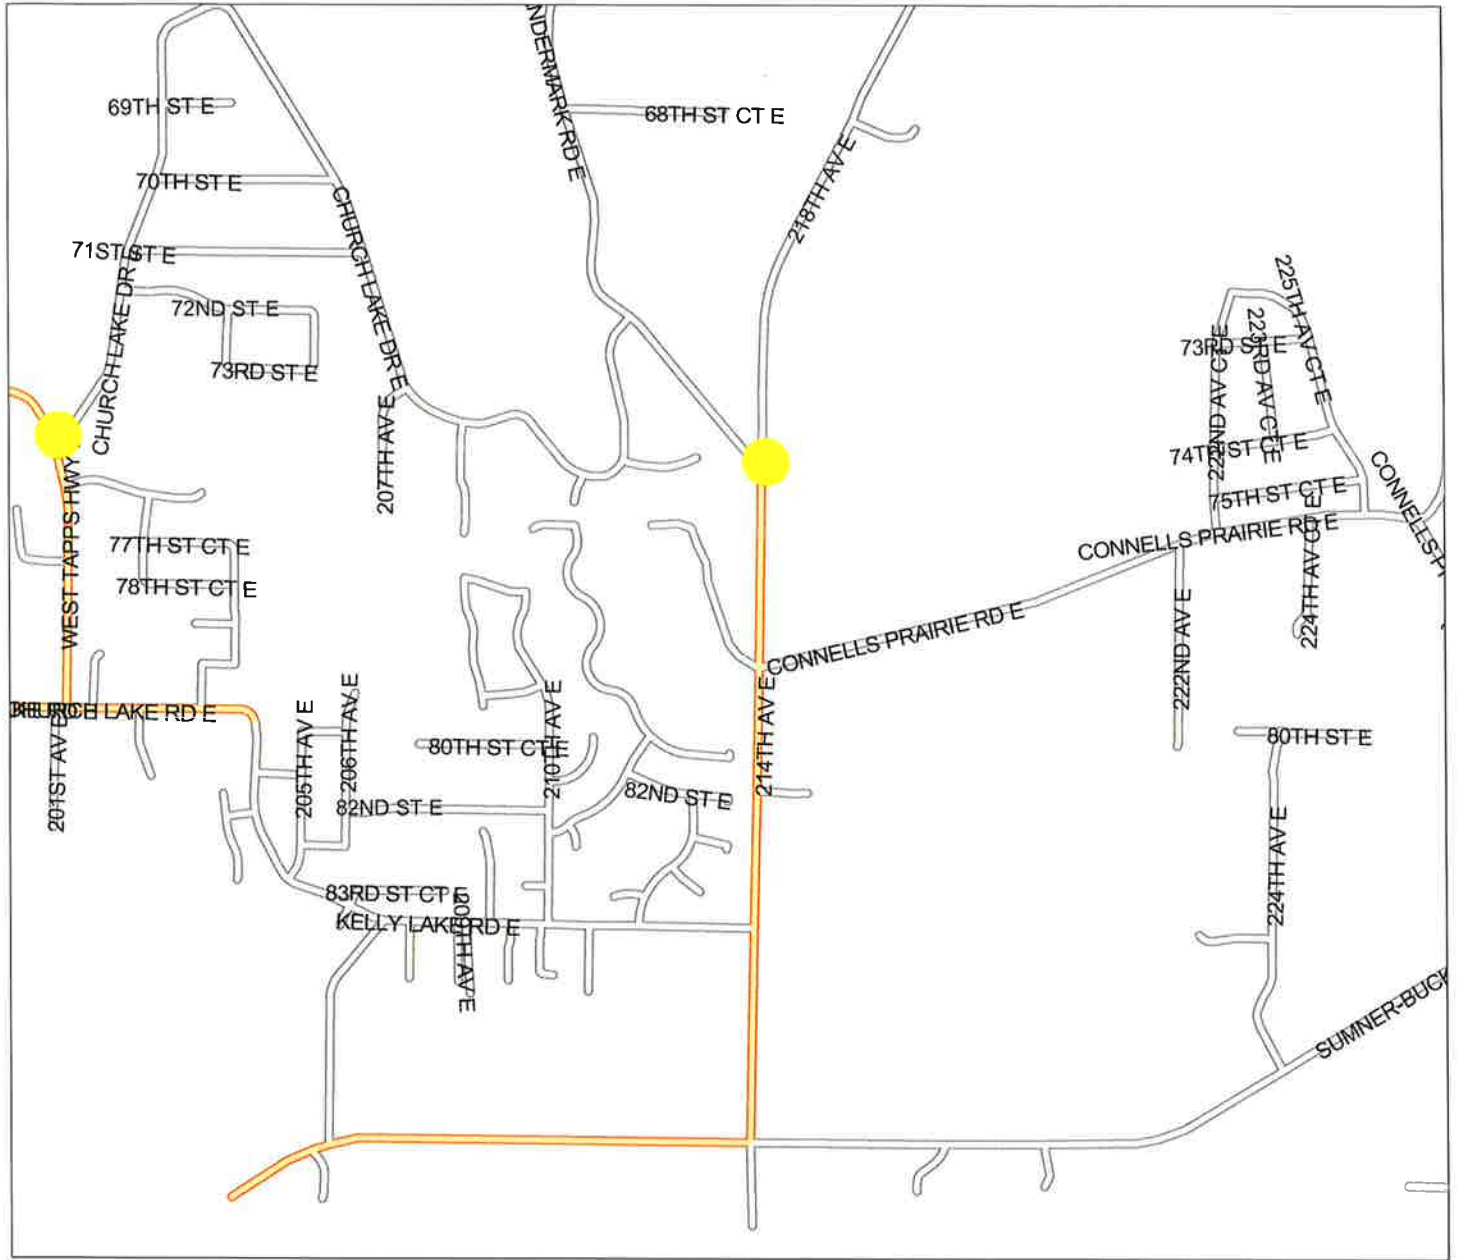

Sumner School District 320 District Map

Sumner School District 320 District Map