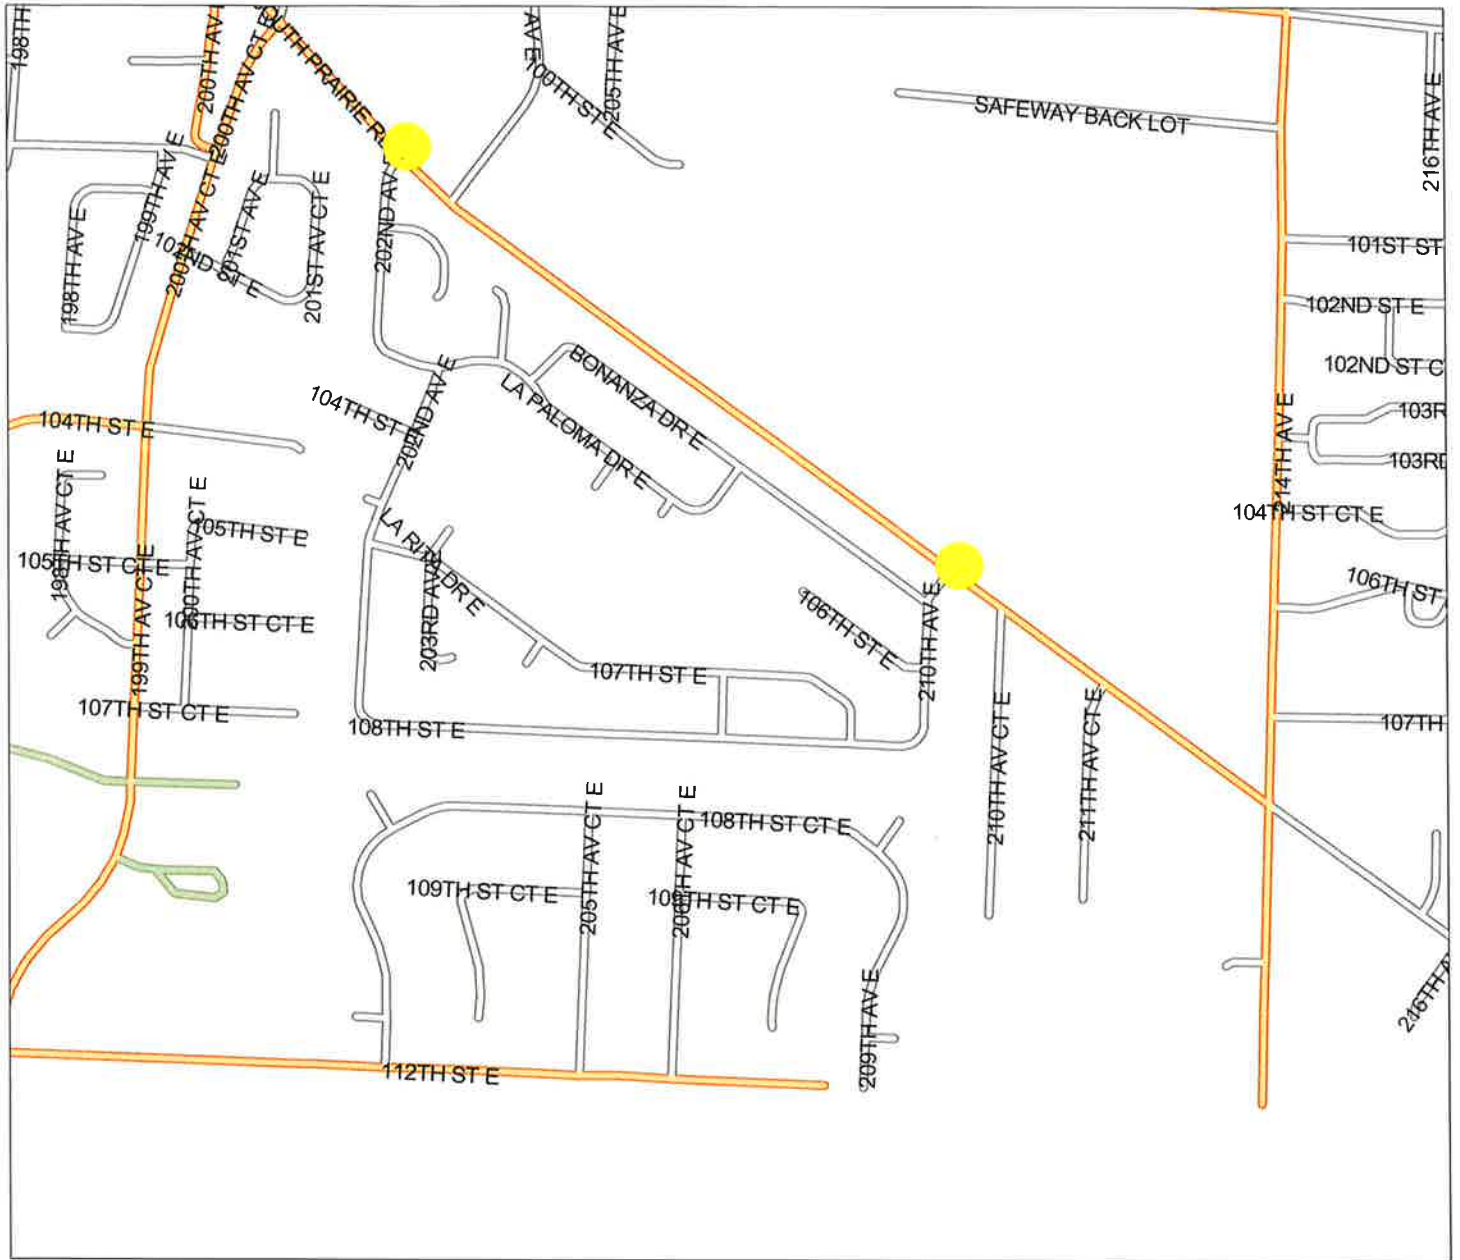

# Sumner School District 320 District Map