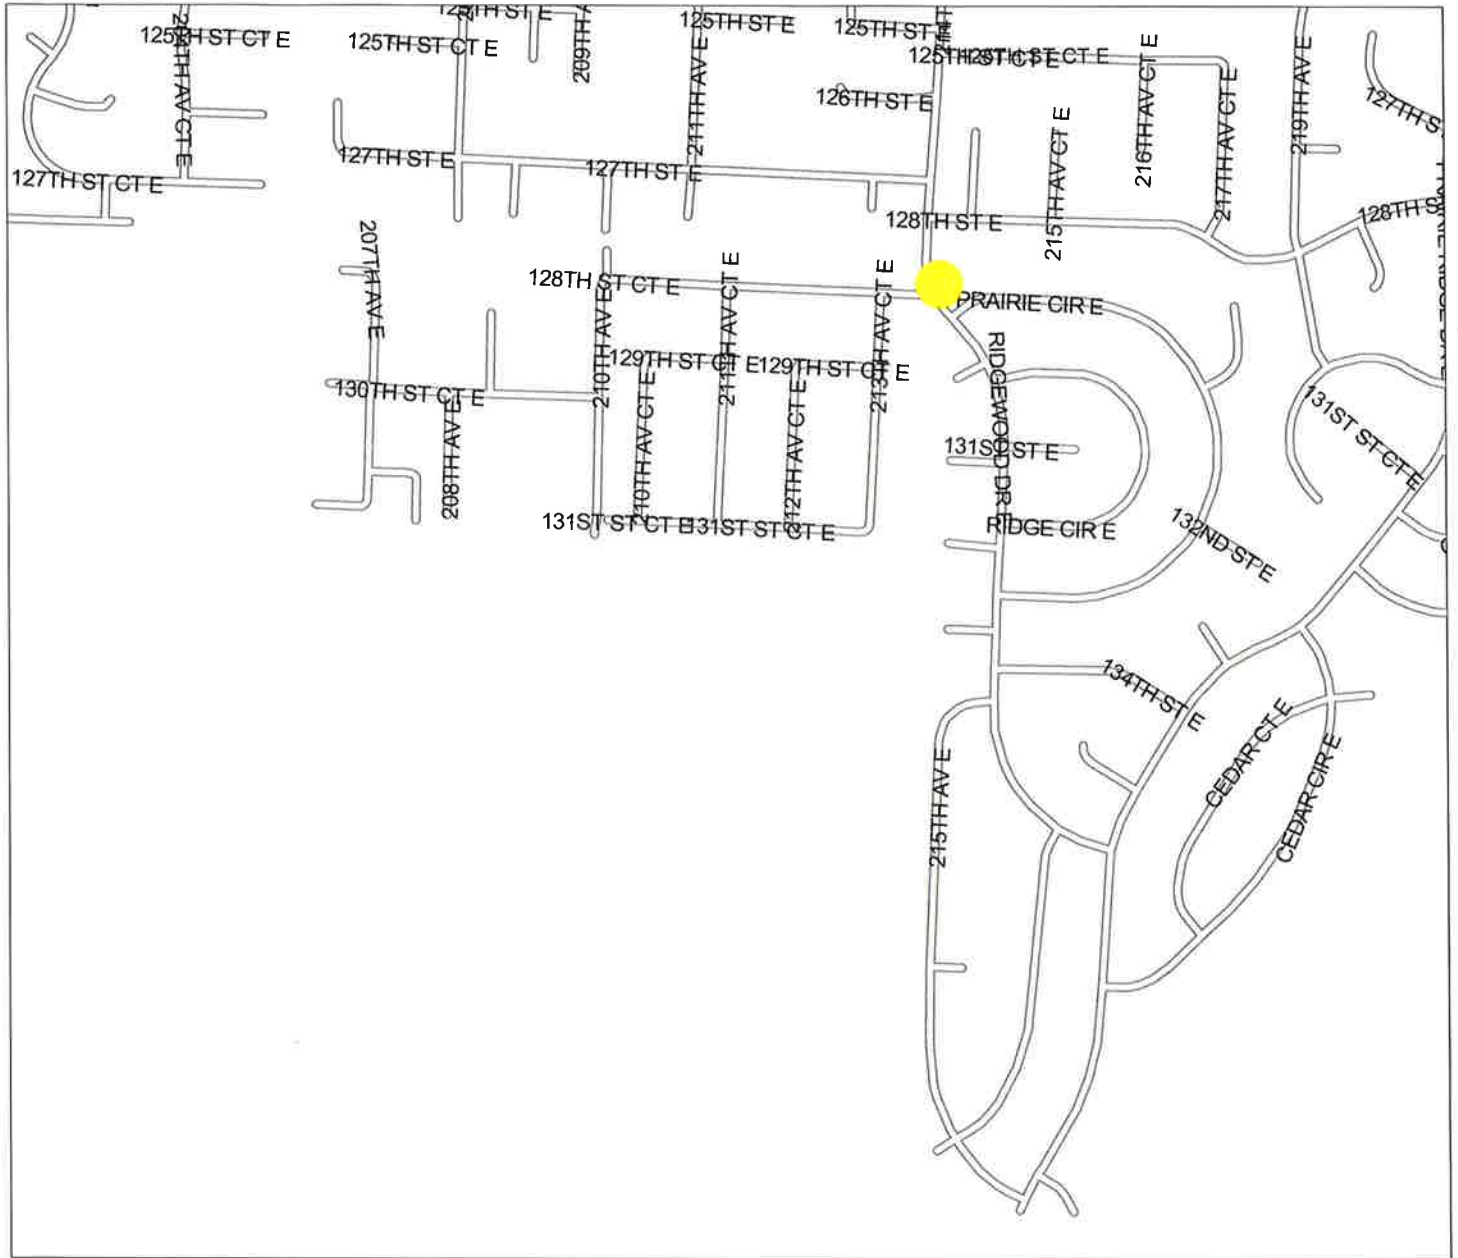

# Sumner School District 320 District Map