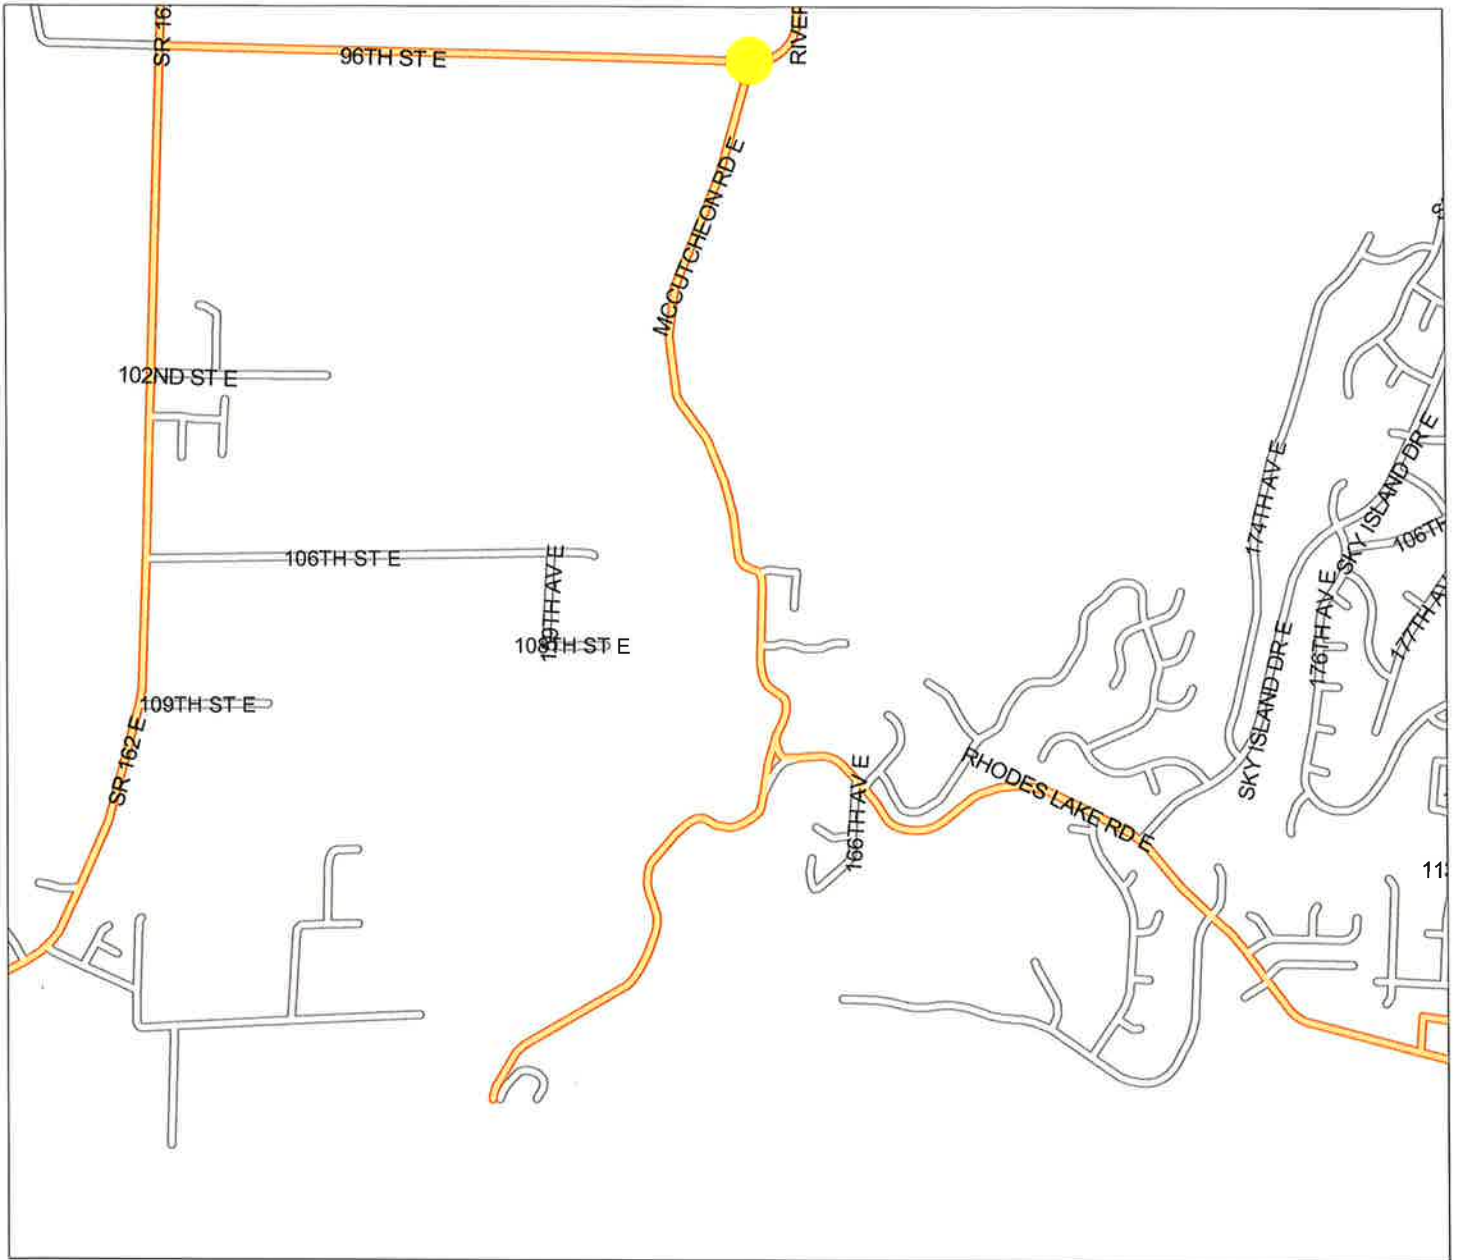

# Sumner School District 320 District Map