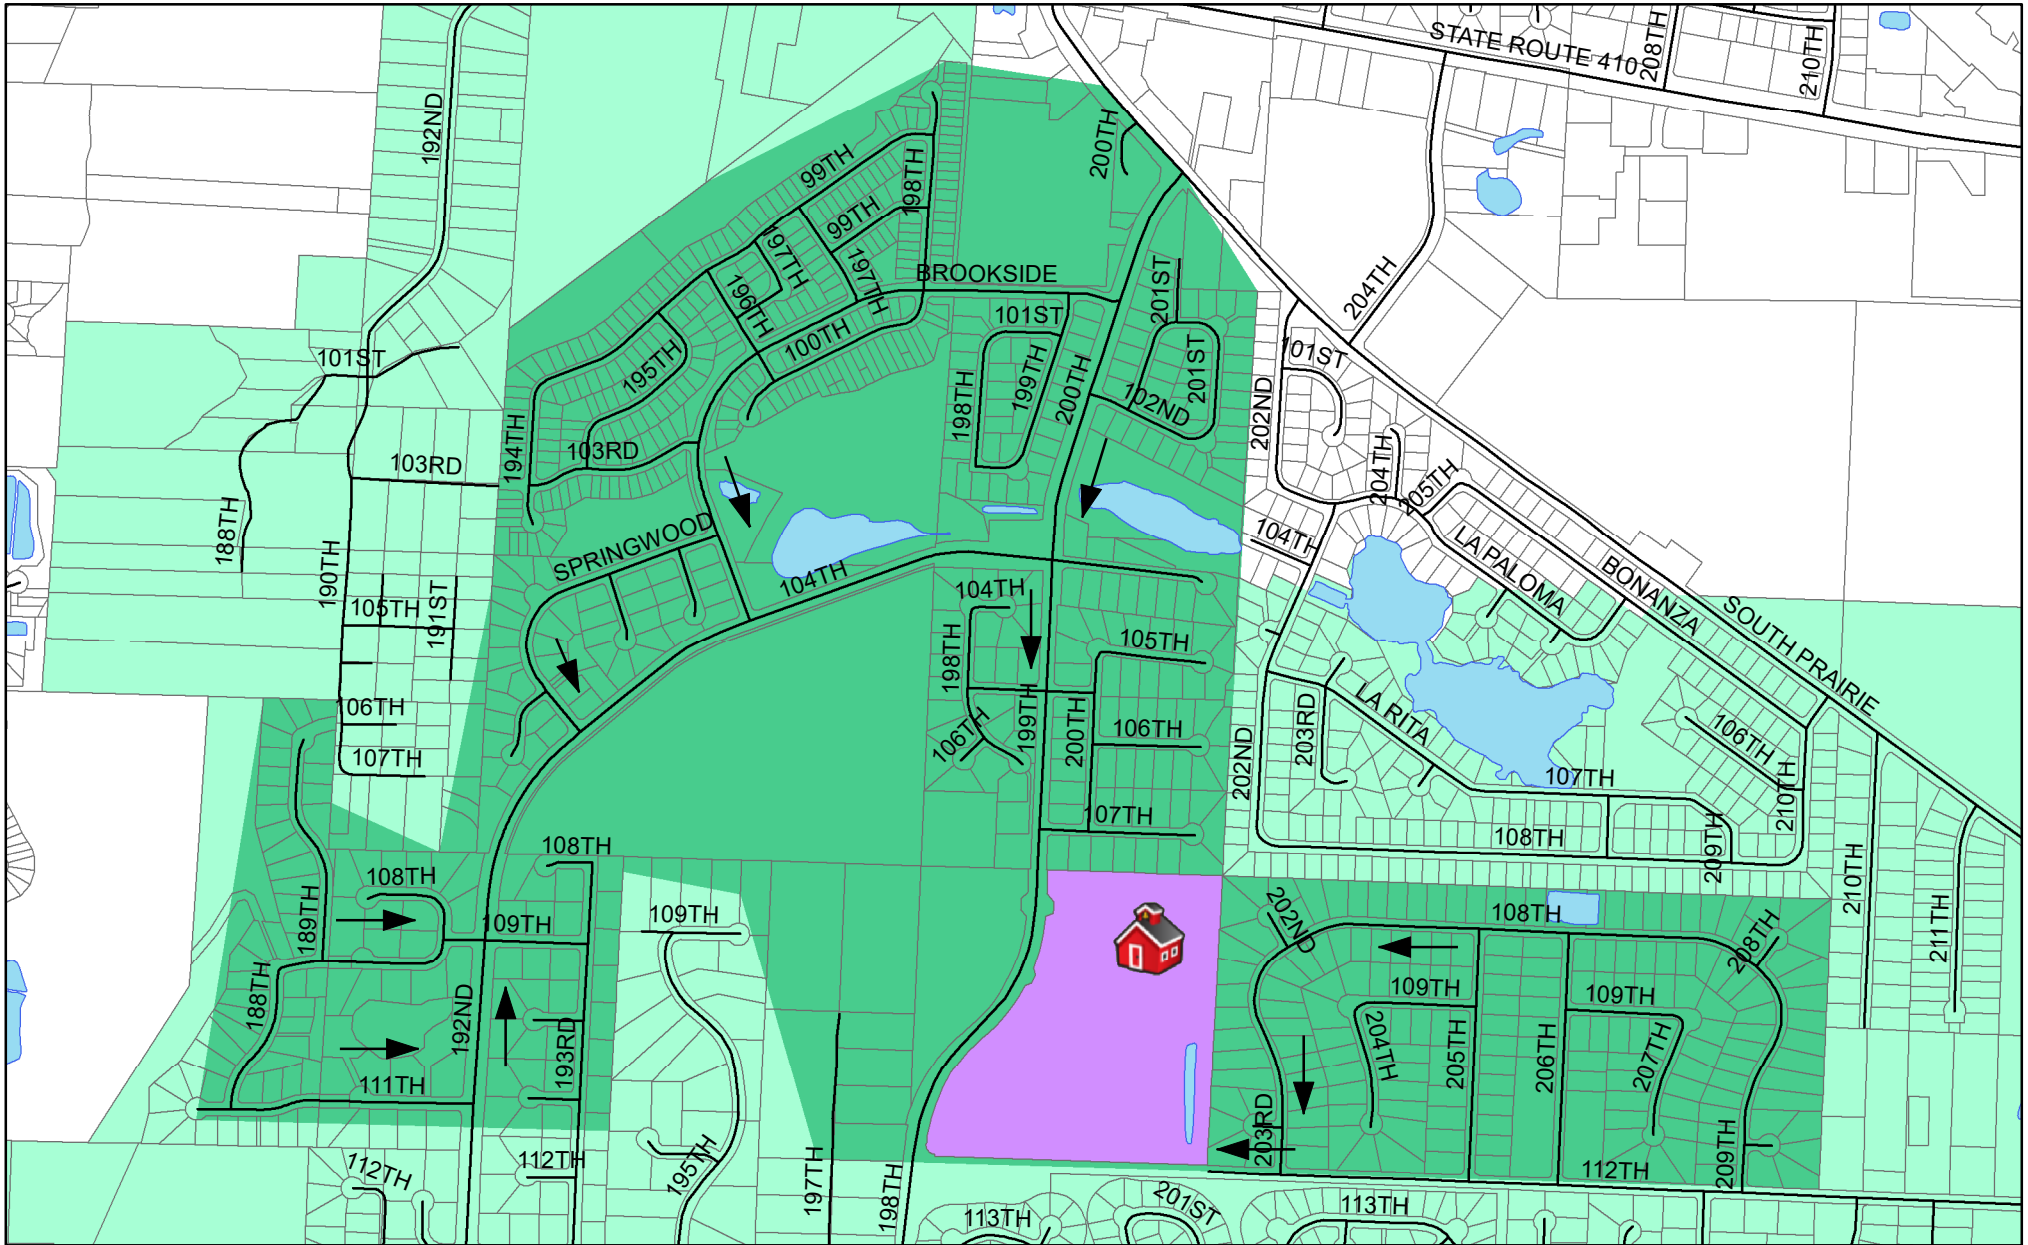

Mountain View Middle School - Walking Route

Mountain View

School Grounds

School Catchment

Walking Zone

August 2018