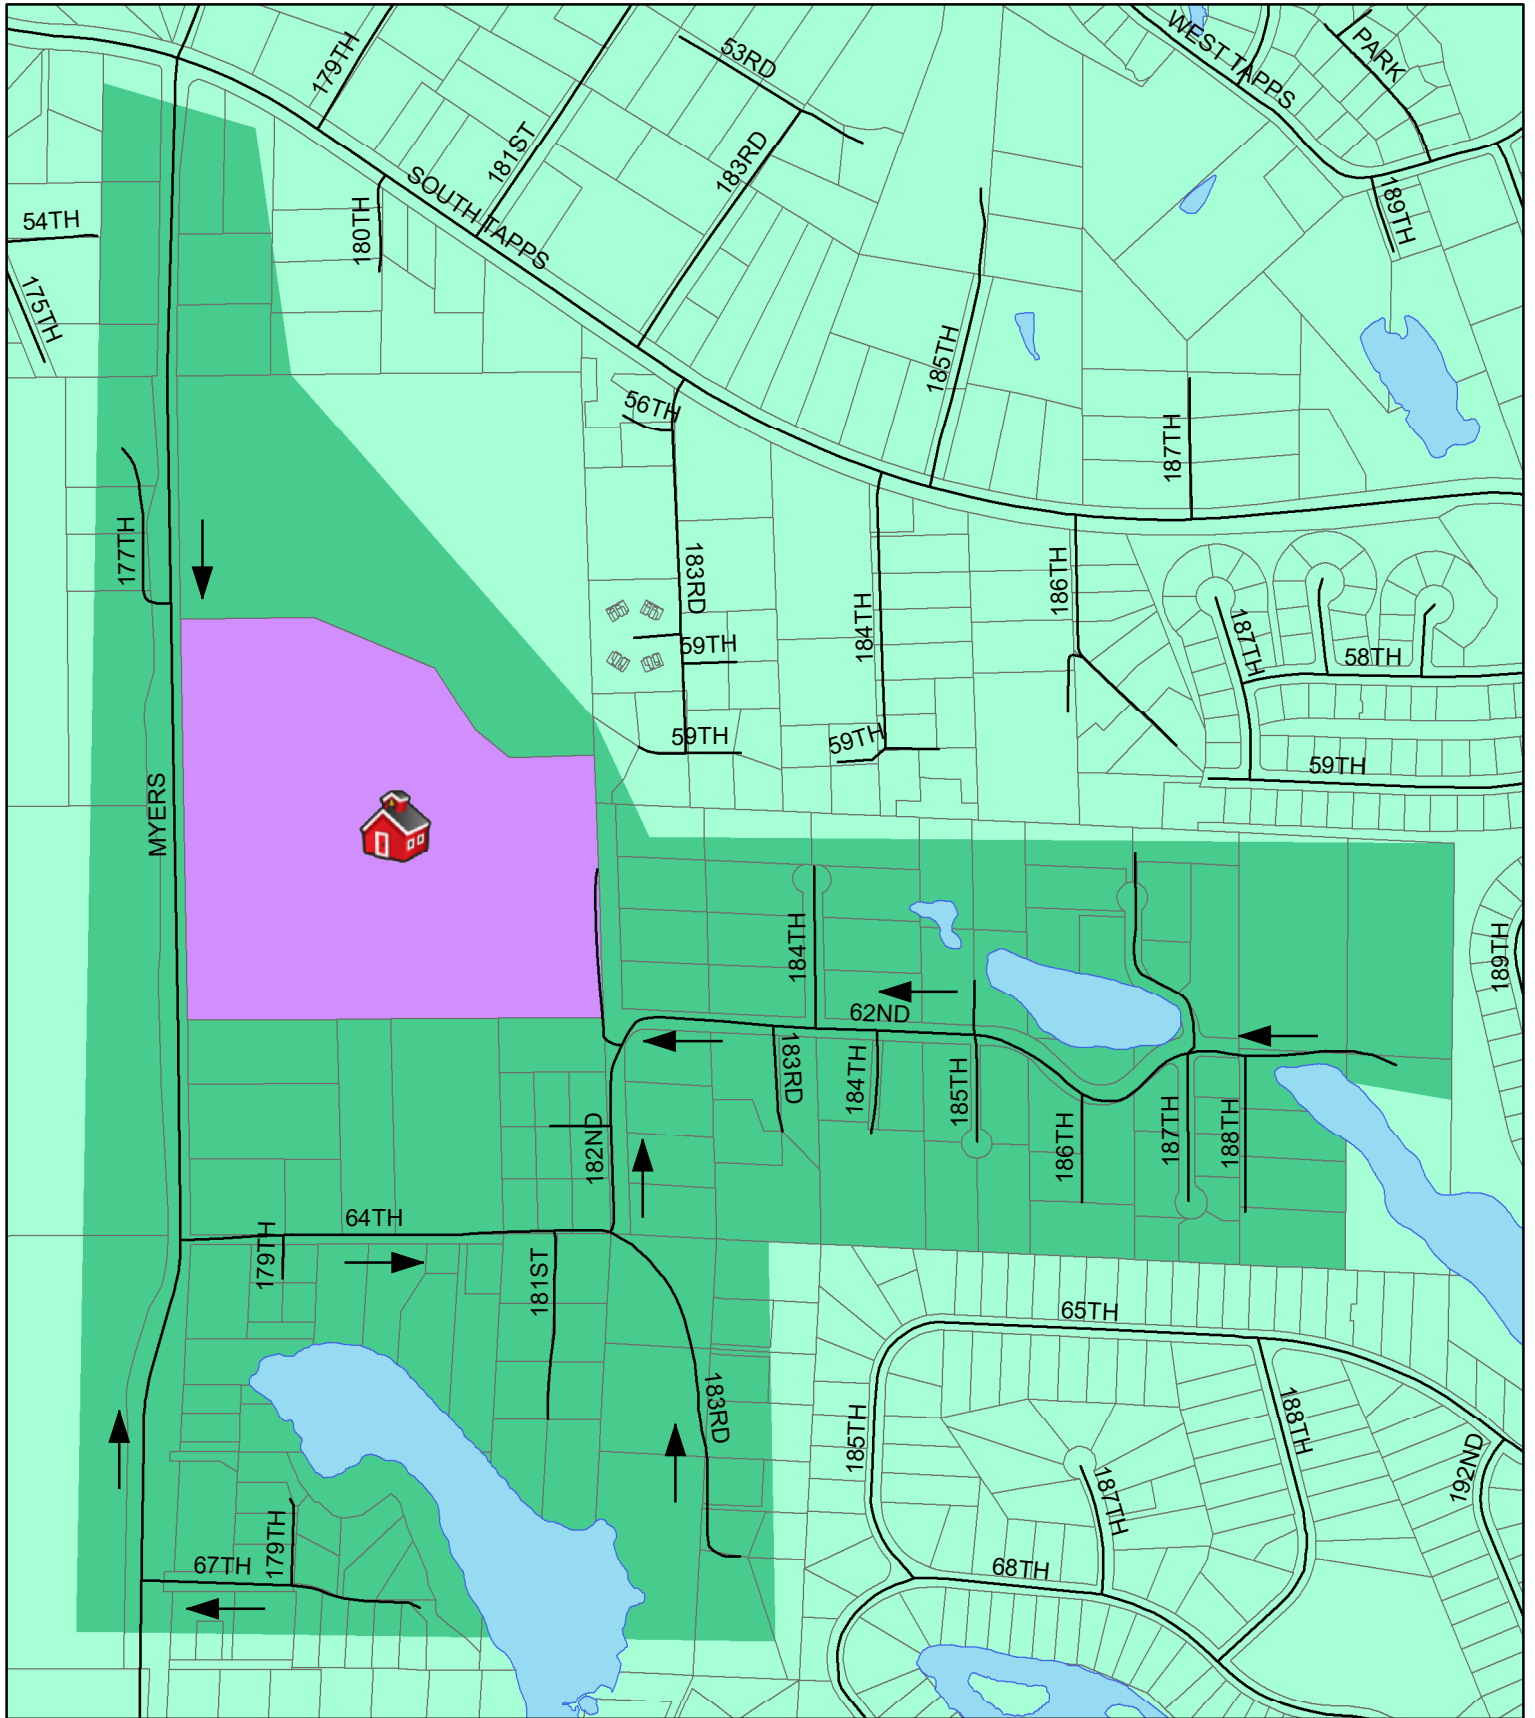

Lakeridge Middle School - Walking Route

Lakeridge

School Grounds

School Catchment

Walking Zone

August 2018