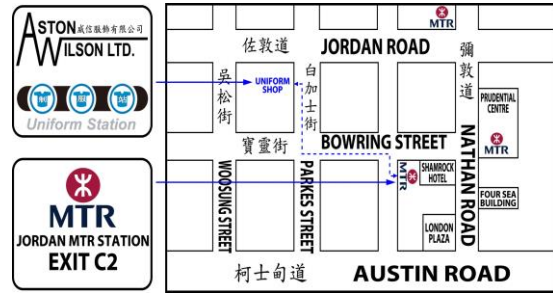

Ordering

Please visit our uniform shop or place your order via E-mail or WhatsApp / WeChat

Shop address:

2/F, Will Strong Development Building.
59 Parkes Street, Jordan District, Kln.

** Jordan Station (Exit C2) Take a walk about 5 minutes

佐敦道白加士街59號健能發展商業大廈2樓

** 佐敦站 (C2出口) 步行大約5分鐘

Jordan Shop - Tel. 25232517

Jordan Shop Fax - Tel. 2526 4455

Office - Tel. 2742 2498

Office Fax - Tel. 2741 6390

Opening Hours:

Mon - Sat : 10:00am ~ 6:00pm

Mon - Sat : 10:00am ~ 6:30pm (August Only)

Sun: 11:00am ~ 6:00pm (August only)

(Closed on public holidays)

E-mail:

Send your order form to uniform_info@midasitd-hk.com

WhatsApp / WeChat:

Send your order form to **+852 9540 2814**

Optional Delivery Service

Delivery Charge : Free delivery charge if purchase over $600 or cash on delivery if purchase not over $600.

* Cash on Delivery by SF courier *

Door to Door

School Name: _____

Name: _____

Contact No.: _____

E-mail: _____

Address: _____

Please read the notes overleaf and

Complete all items in BLOCK LETTERS.

1) Delivery schedule takes place from Monday to Saturday 9am to 6pm within business hours.
2) Payment against delivery (direct pay by the customers to the courier)
3) Package deliveries will be arranged within 2 weeks after payment of uniforms are received.
4) Should there be any sizing changes etc. , please bring the item together with our official receipt with original package to our uniform shop in affiliated school within 2 weeks for further process.

5) Uniform shop opens from Monday to Saturday 10am to 6pm and close on all public holidays.

Aston Willson Ltd. & Uniform Station Ltd.
Customer Service E-mail: uniform_info@midasitd-hk.com
Customer Service Tel.: +852 9540 2814
(WhatsApp or WeChat only)

Exchange Conditions

If the style and size of the clothes have some problem, you can exchange!

Exchange will **NOT** be accepted on items in anyway

Washed

Worn

Damaged or Altered

(The company reserves the right to determine the above conditions.)

Exchange Regulations

1) All items are not refundable.
2) All items with special offer cannot be exchanged and refunded.
3) Items received within 2 weeks can only be exchanged once with the original receipt and packing. Exchange will not be accepted on items in any way worn, washed, altered or damaged.
4) All express fee should be paid by customer for goods exchange.
5) All goods will be delivered by S.F. Express in mainland China.
6) Only items from same school can be exchanged.

Aston Willson Ltd. Uniform Station

退换守则

如衣服的大小及款式有问题，可以到本店退换

以下情况恕不退换

衣服曾被 **清洗**

已穿着

遭损毁及经修改

恕不退换!

(本公司保留鉴定衣服是否有上述情况出现之权利)

换货细则

1) 所有商品不设退款;
2) 所有特价商品不设退换及退款;
3) 退换服务仅限于收到商品起两周内进行, 请保留原有包装及小票。曾被穿着、清洗、修改以及损毁的产品恕不退款;
4) 顾客须承担退换商品之来回运费;
5) 中国大陆地区默认发顺丰速运;
6) 只限退换同一学校之商品;

Aston Willson Ltd. Uniform Station