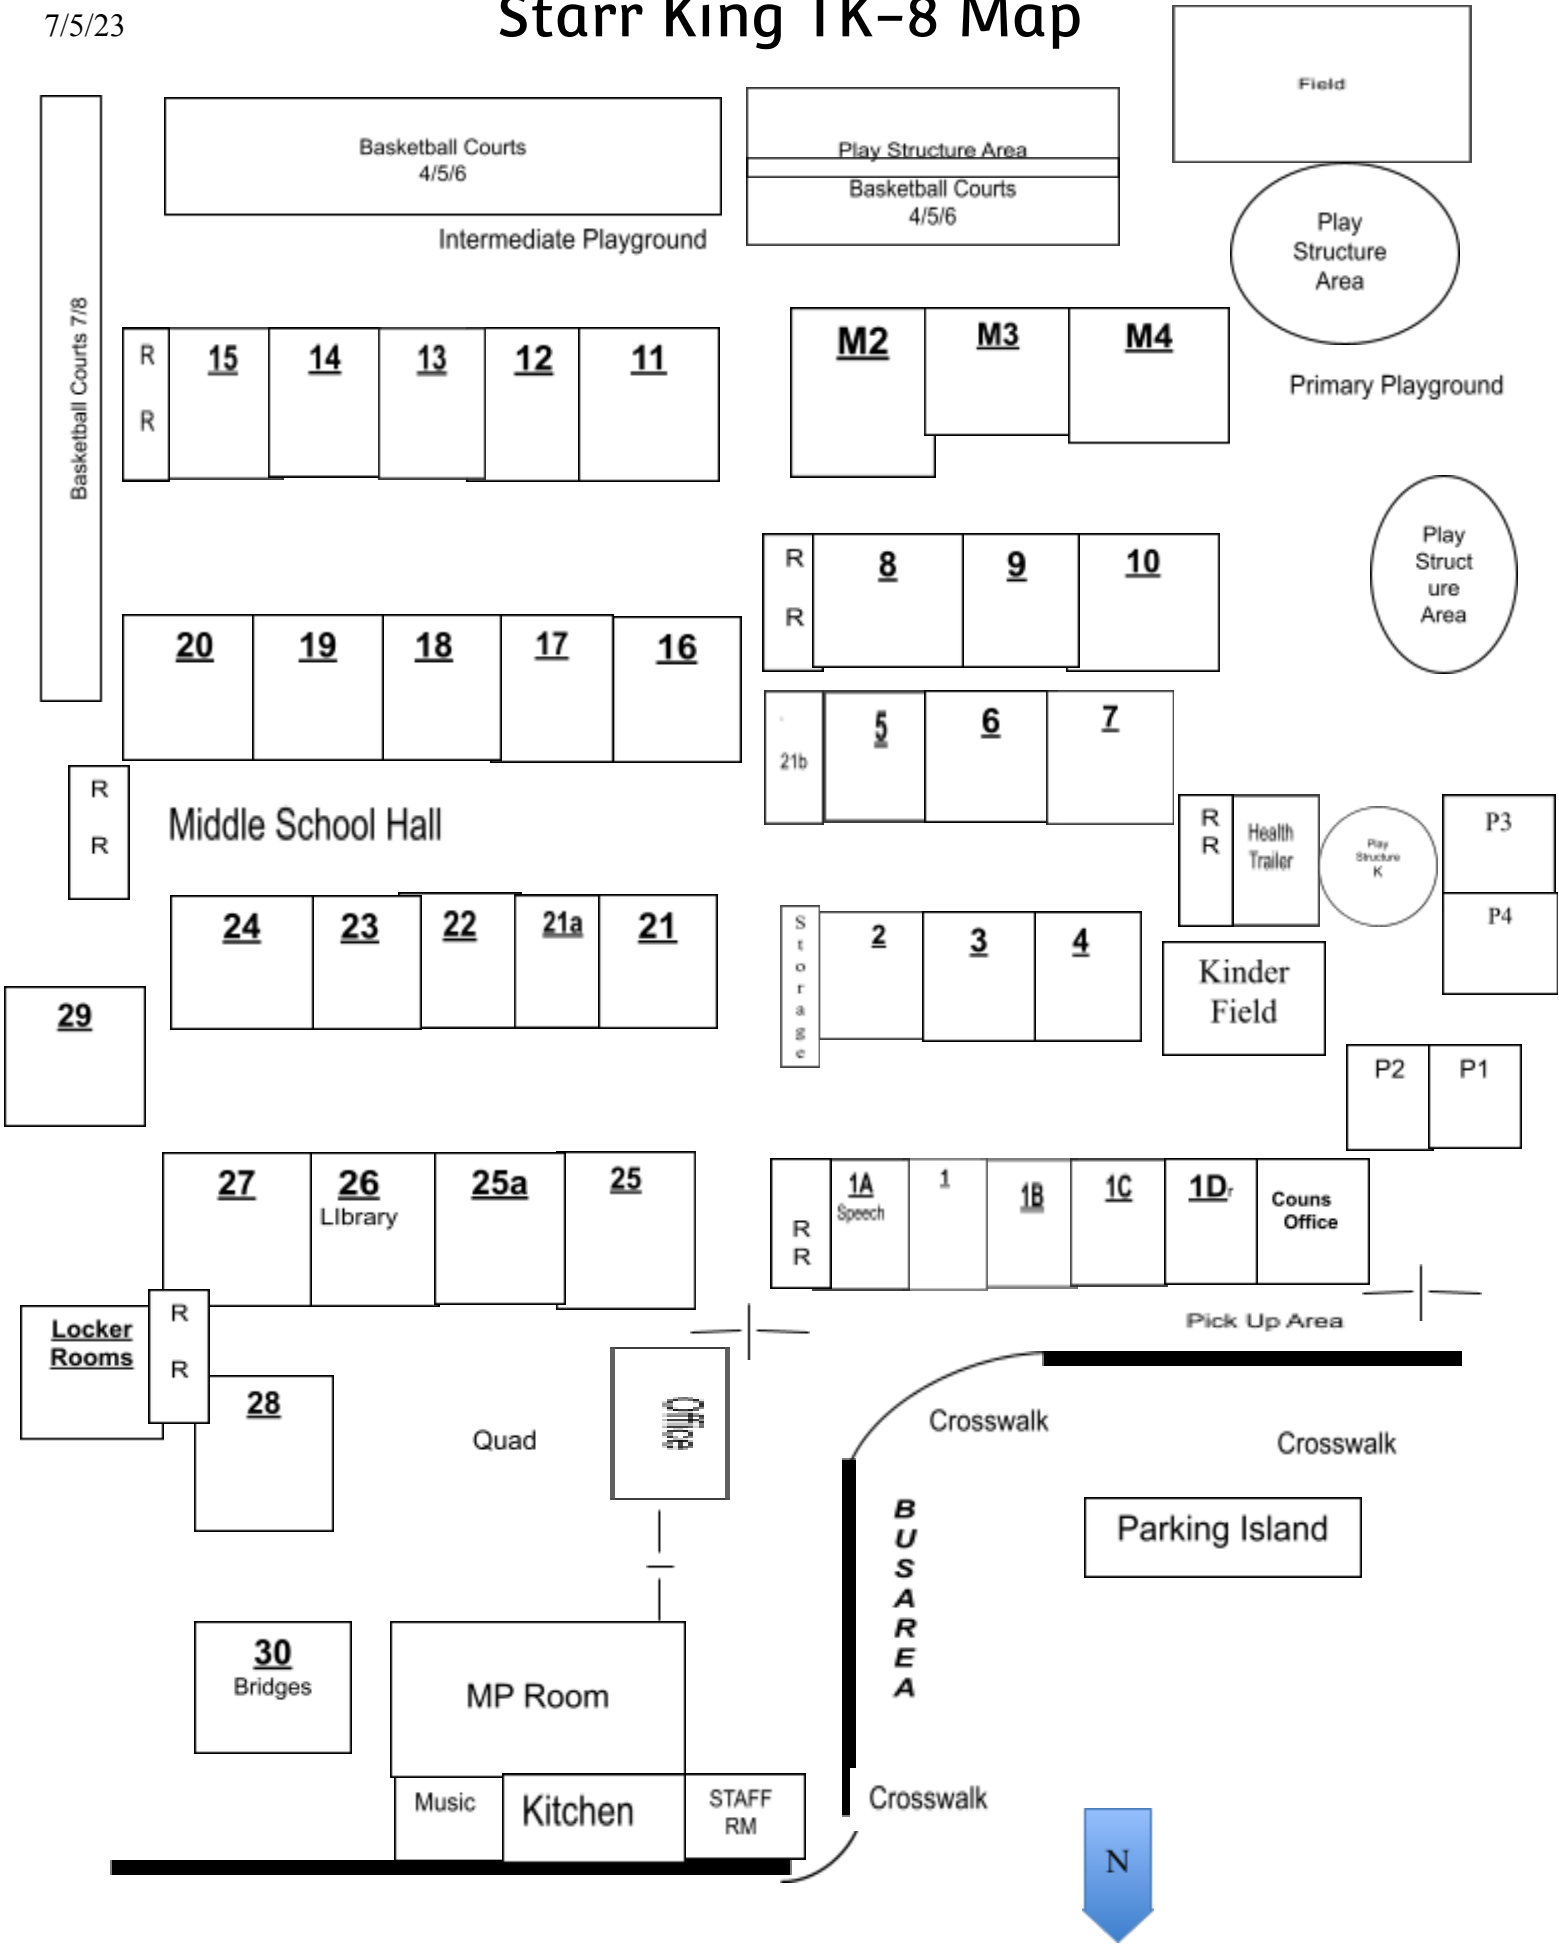

7/5/23

Starr King TK-8 Map

Basketball Courts 7/8

Basketball Courts
4/5/6

Play Structure Area
Basketball Courts
4/5/6

Field

Play Structure Area

Primary Playground

Play Structure Area

R 15 14 13 12 11
R

M2 M3 M4

R 8 9 10
R

20 19 18 17 16

21b 5 6 7

R
R
Middle School Hall

R
R
Health Trailer

Play Structure K

P3
P4

29

24 23 22 21a 21

Storage 2 3 4

Kinder Field

P2 P1

27 26 25a 25
Library

R 1A 1 1B 1C 1D Couns Office
R Speech

Pick Up Area

Locker Rooms
R
R

28

Quad

Office

Crosswalk

Crosswalk