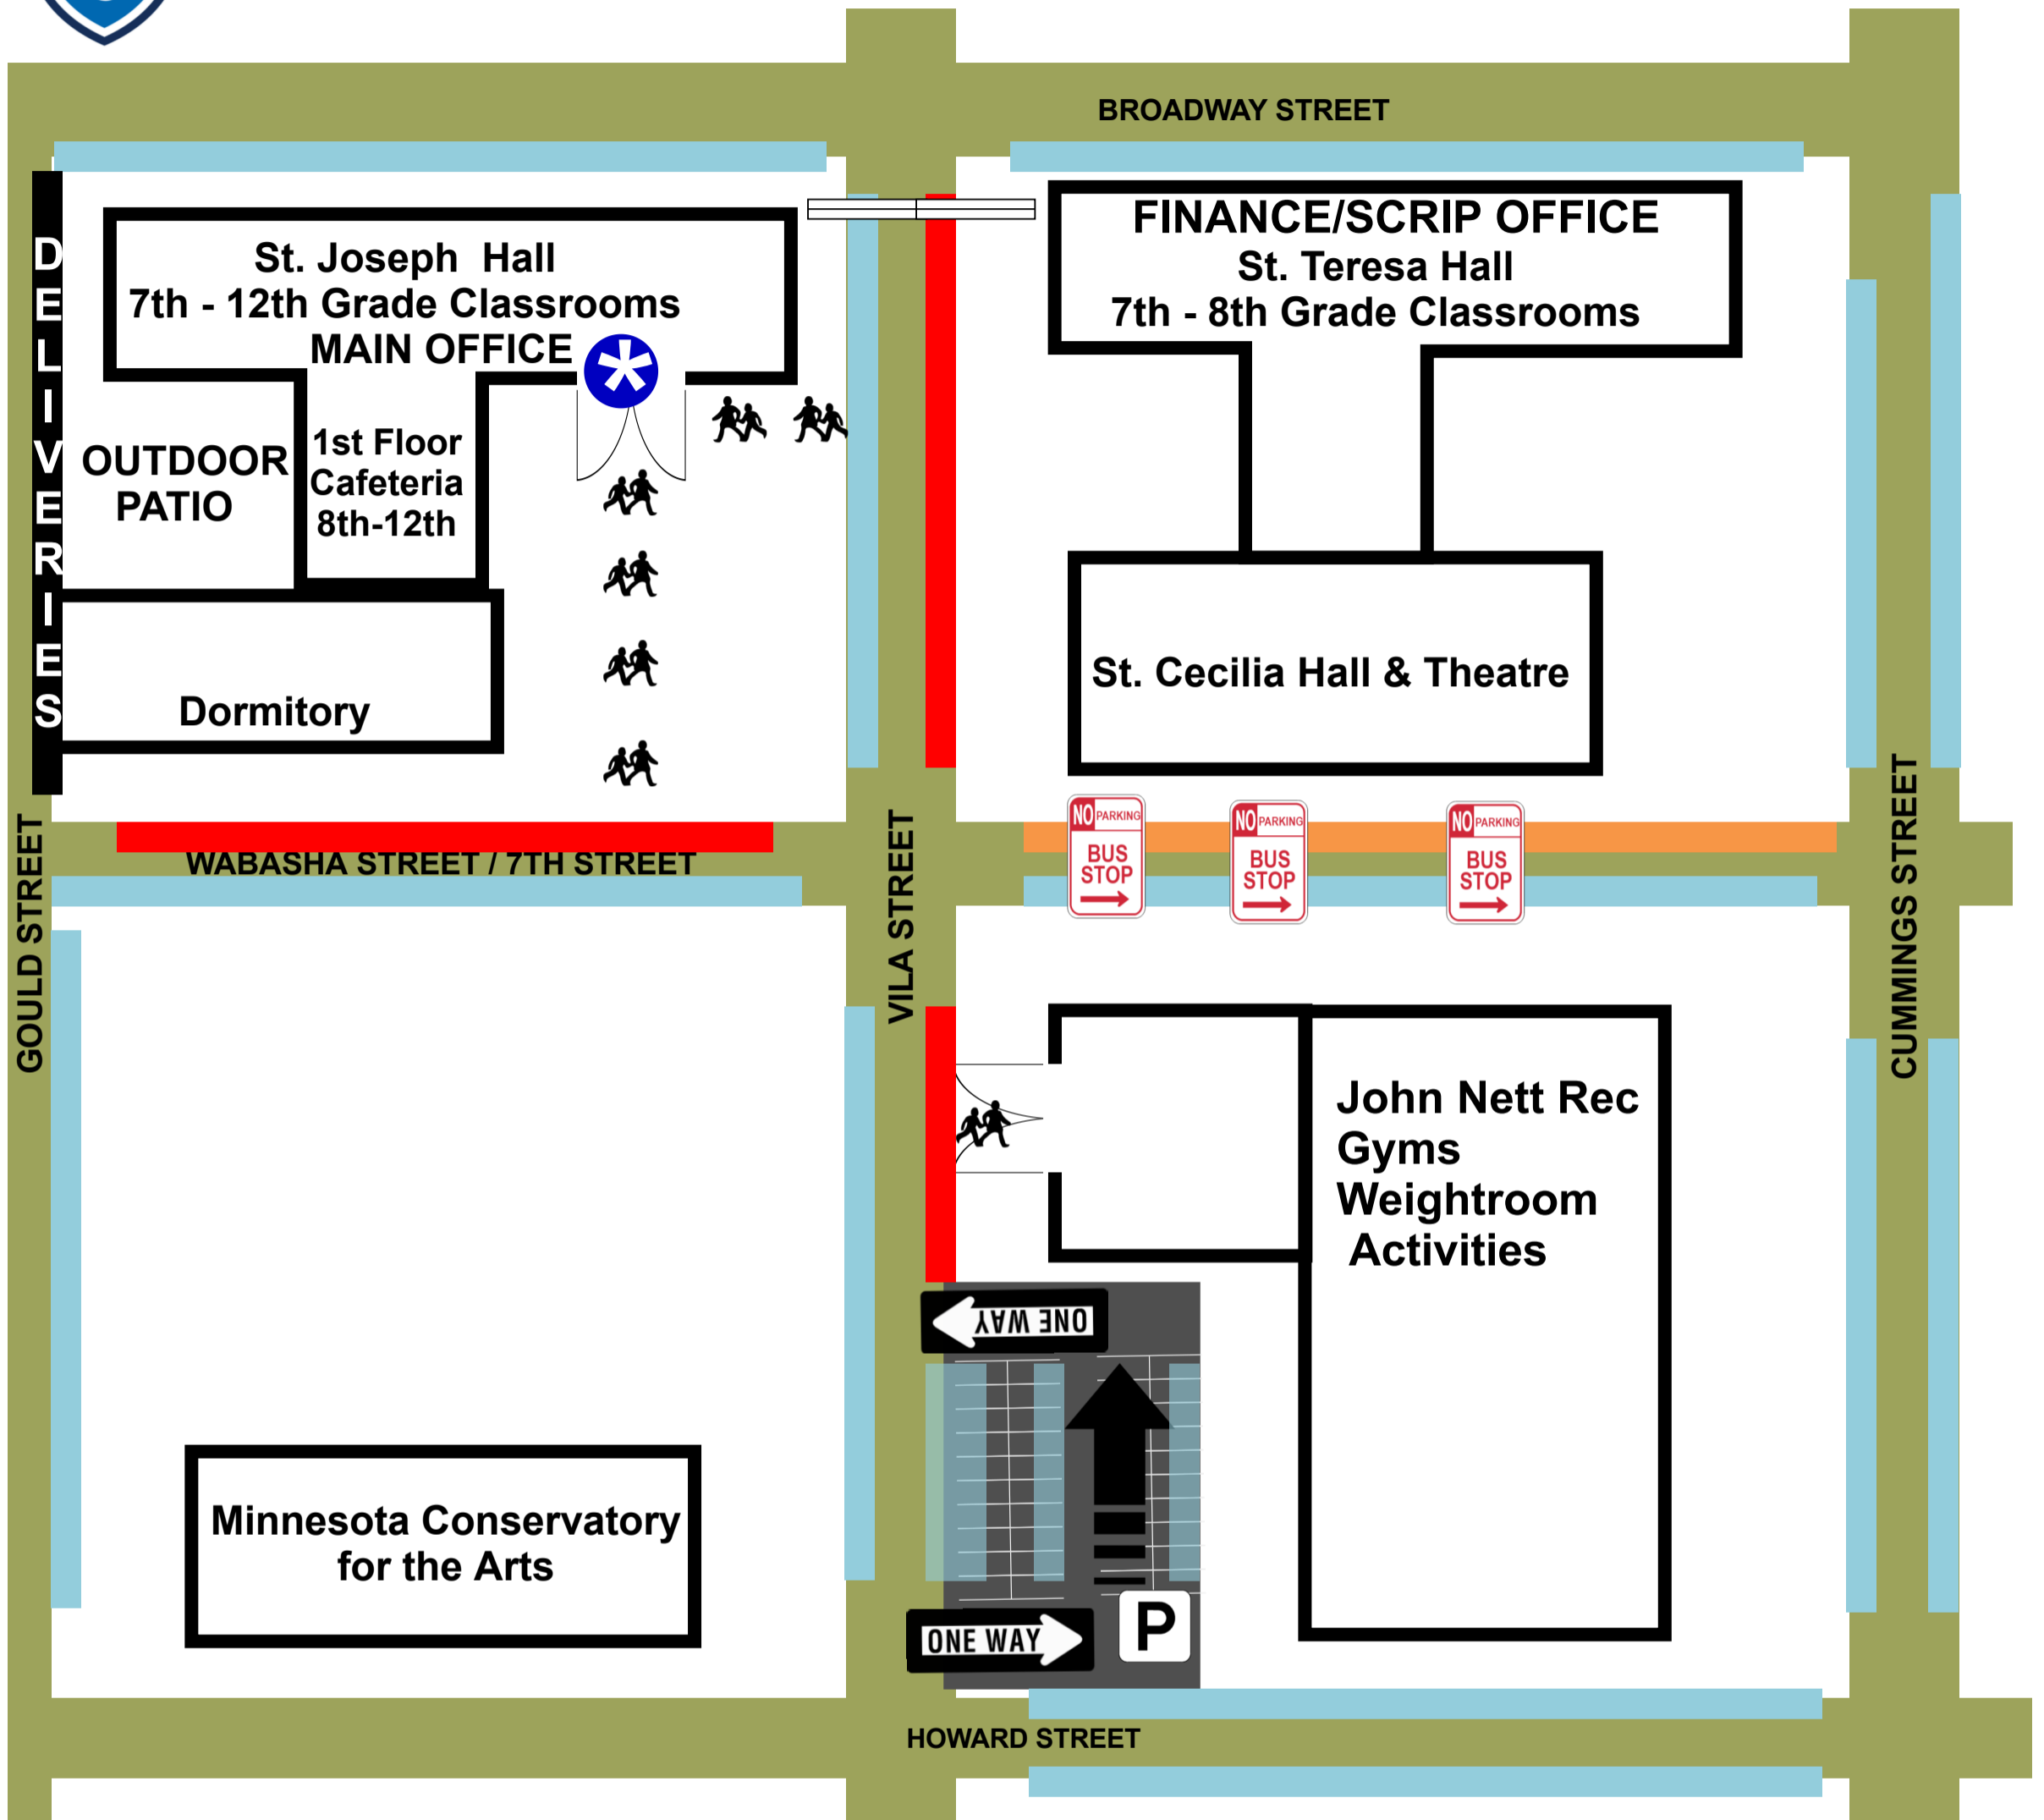

Cotter Schools - St. Teresa Campus Jr High & High School

| | |
|---|---|
|  | 7TH-12TH Student MAIN ENTRY Open from 7:15 - 8:45 Breakfast served 7:30-8:30 Serves as Main Entry during school hours |
|  | School Day Areas for Parking |
|  | No Parking - Pick up and Drop Off |
|  | No Parking - Bus Lineup Location |