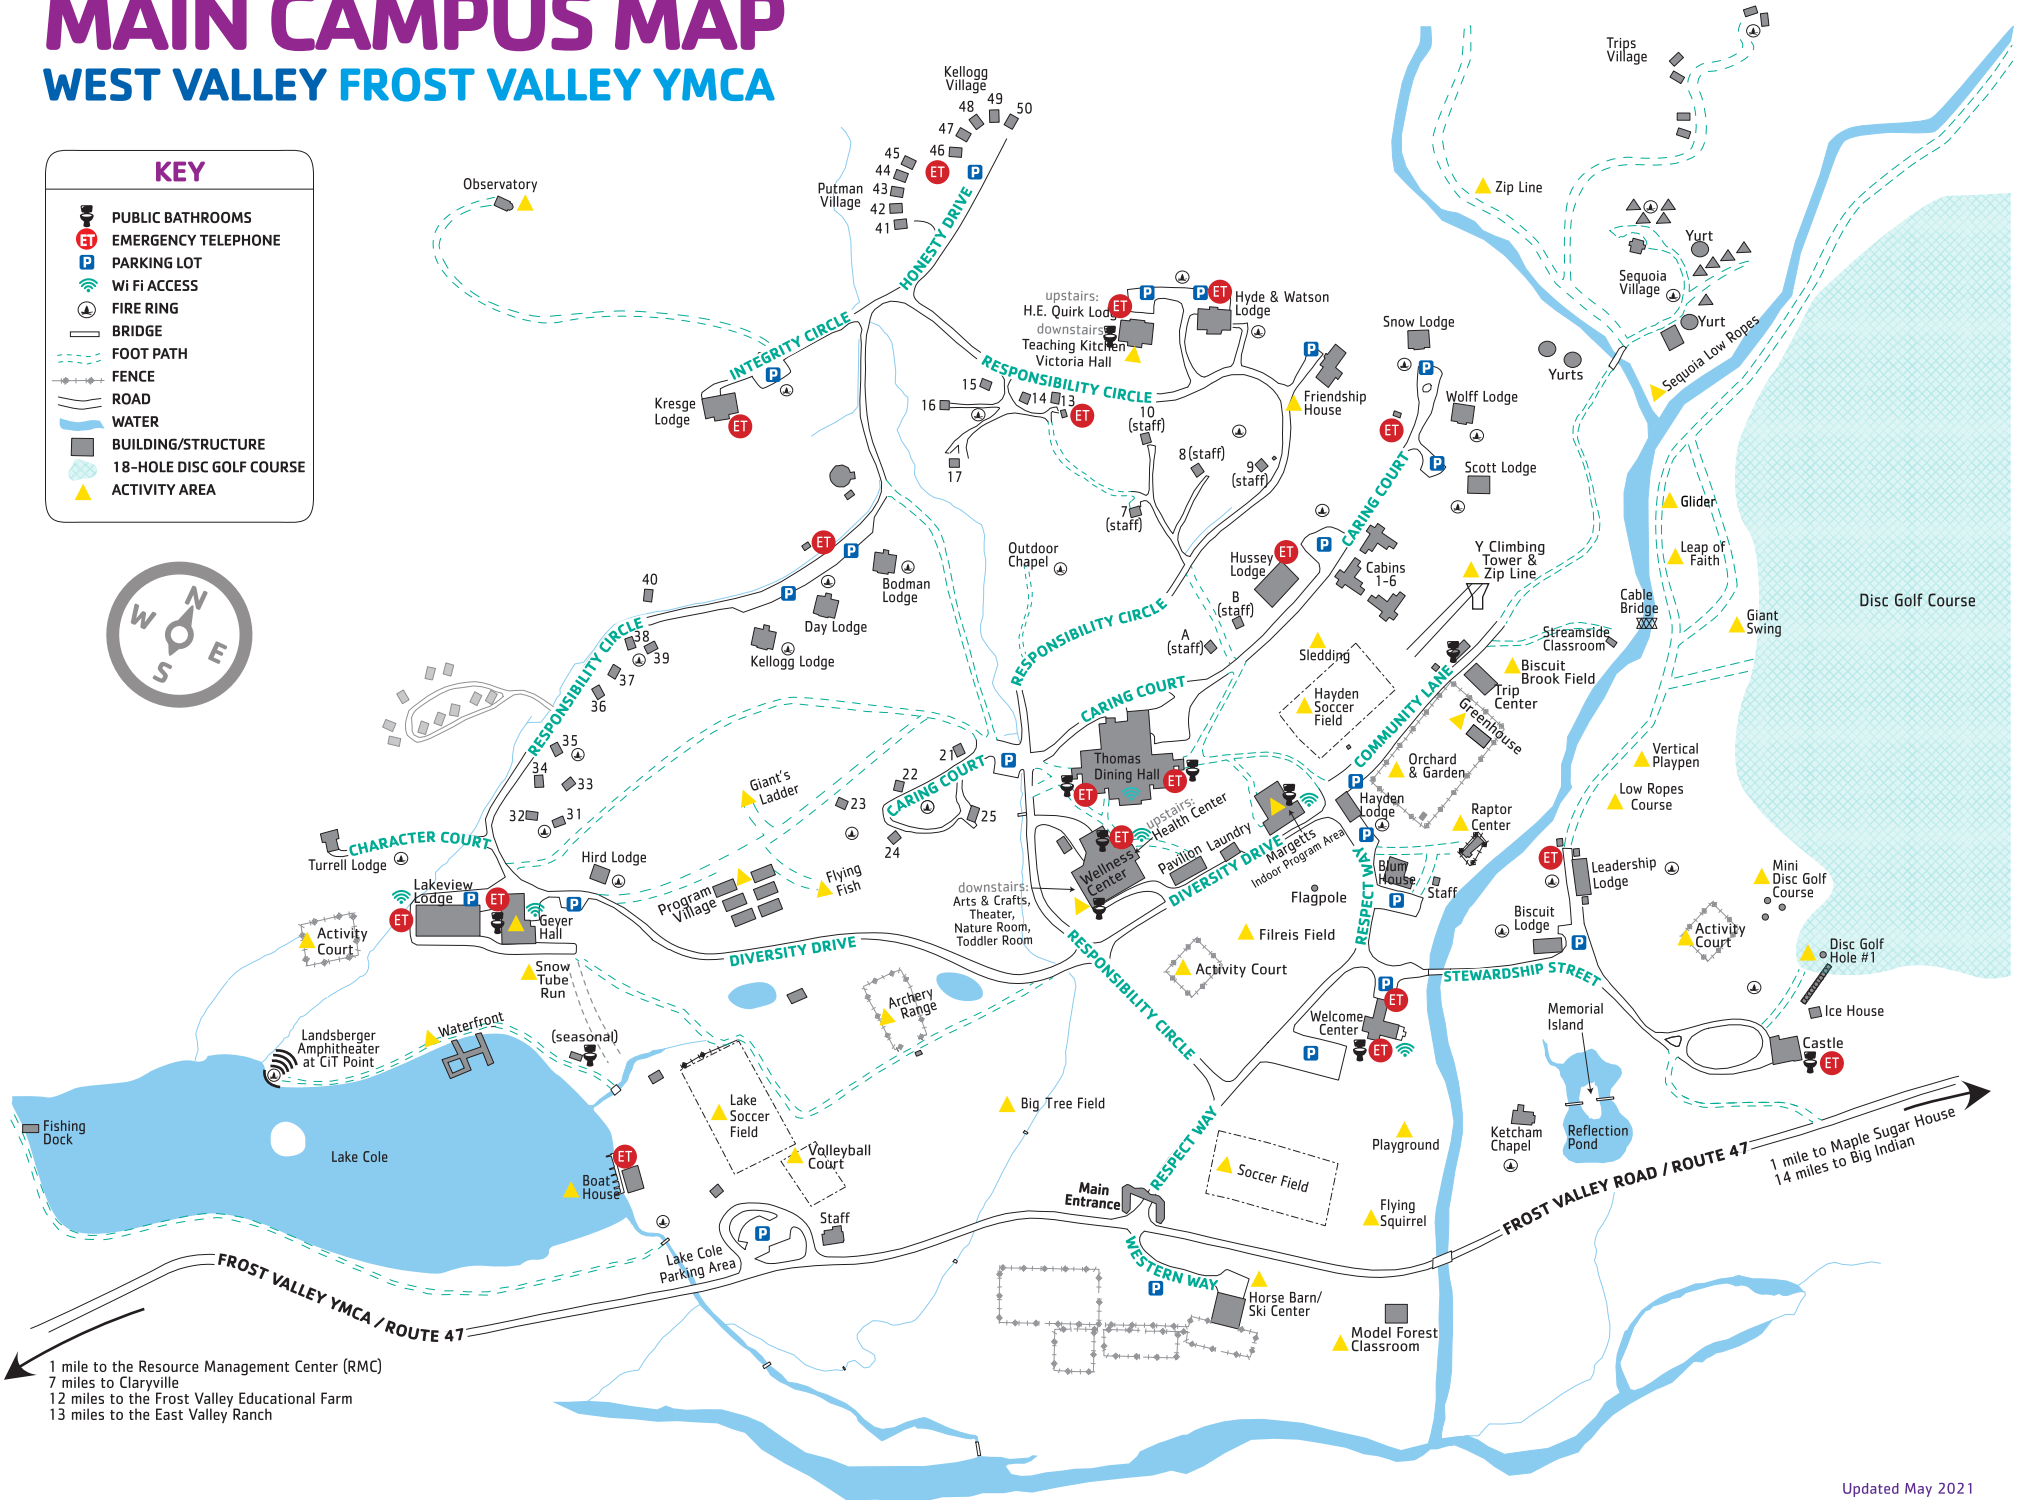

MAIN CAMPUS MAP

WEST VALLEY FROST VALLEY YMCA

KEY

- PUBLIC BATHROOMS
- EMERGENCY TELEPHONE
- PARKING LOT
- WI-FI ACCESS
- FIRE RING
- BRIDGE
- FOOT PATH
- FENCE
- ROAD
- WATER
- BUILDING/STRUCTURE
- 18-HOLE DISC GOLF COURSE
- ACTIVITY AREA

1 mile to the Resource Management Center (RMC)
 7 miles to Claryville
 12 miles to the Frost Valley Educational Farm
 13 miles to the East Valley Ranch

1 mile to Maple Sugar House
 14 miles to Big Indian