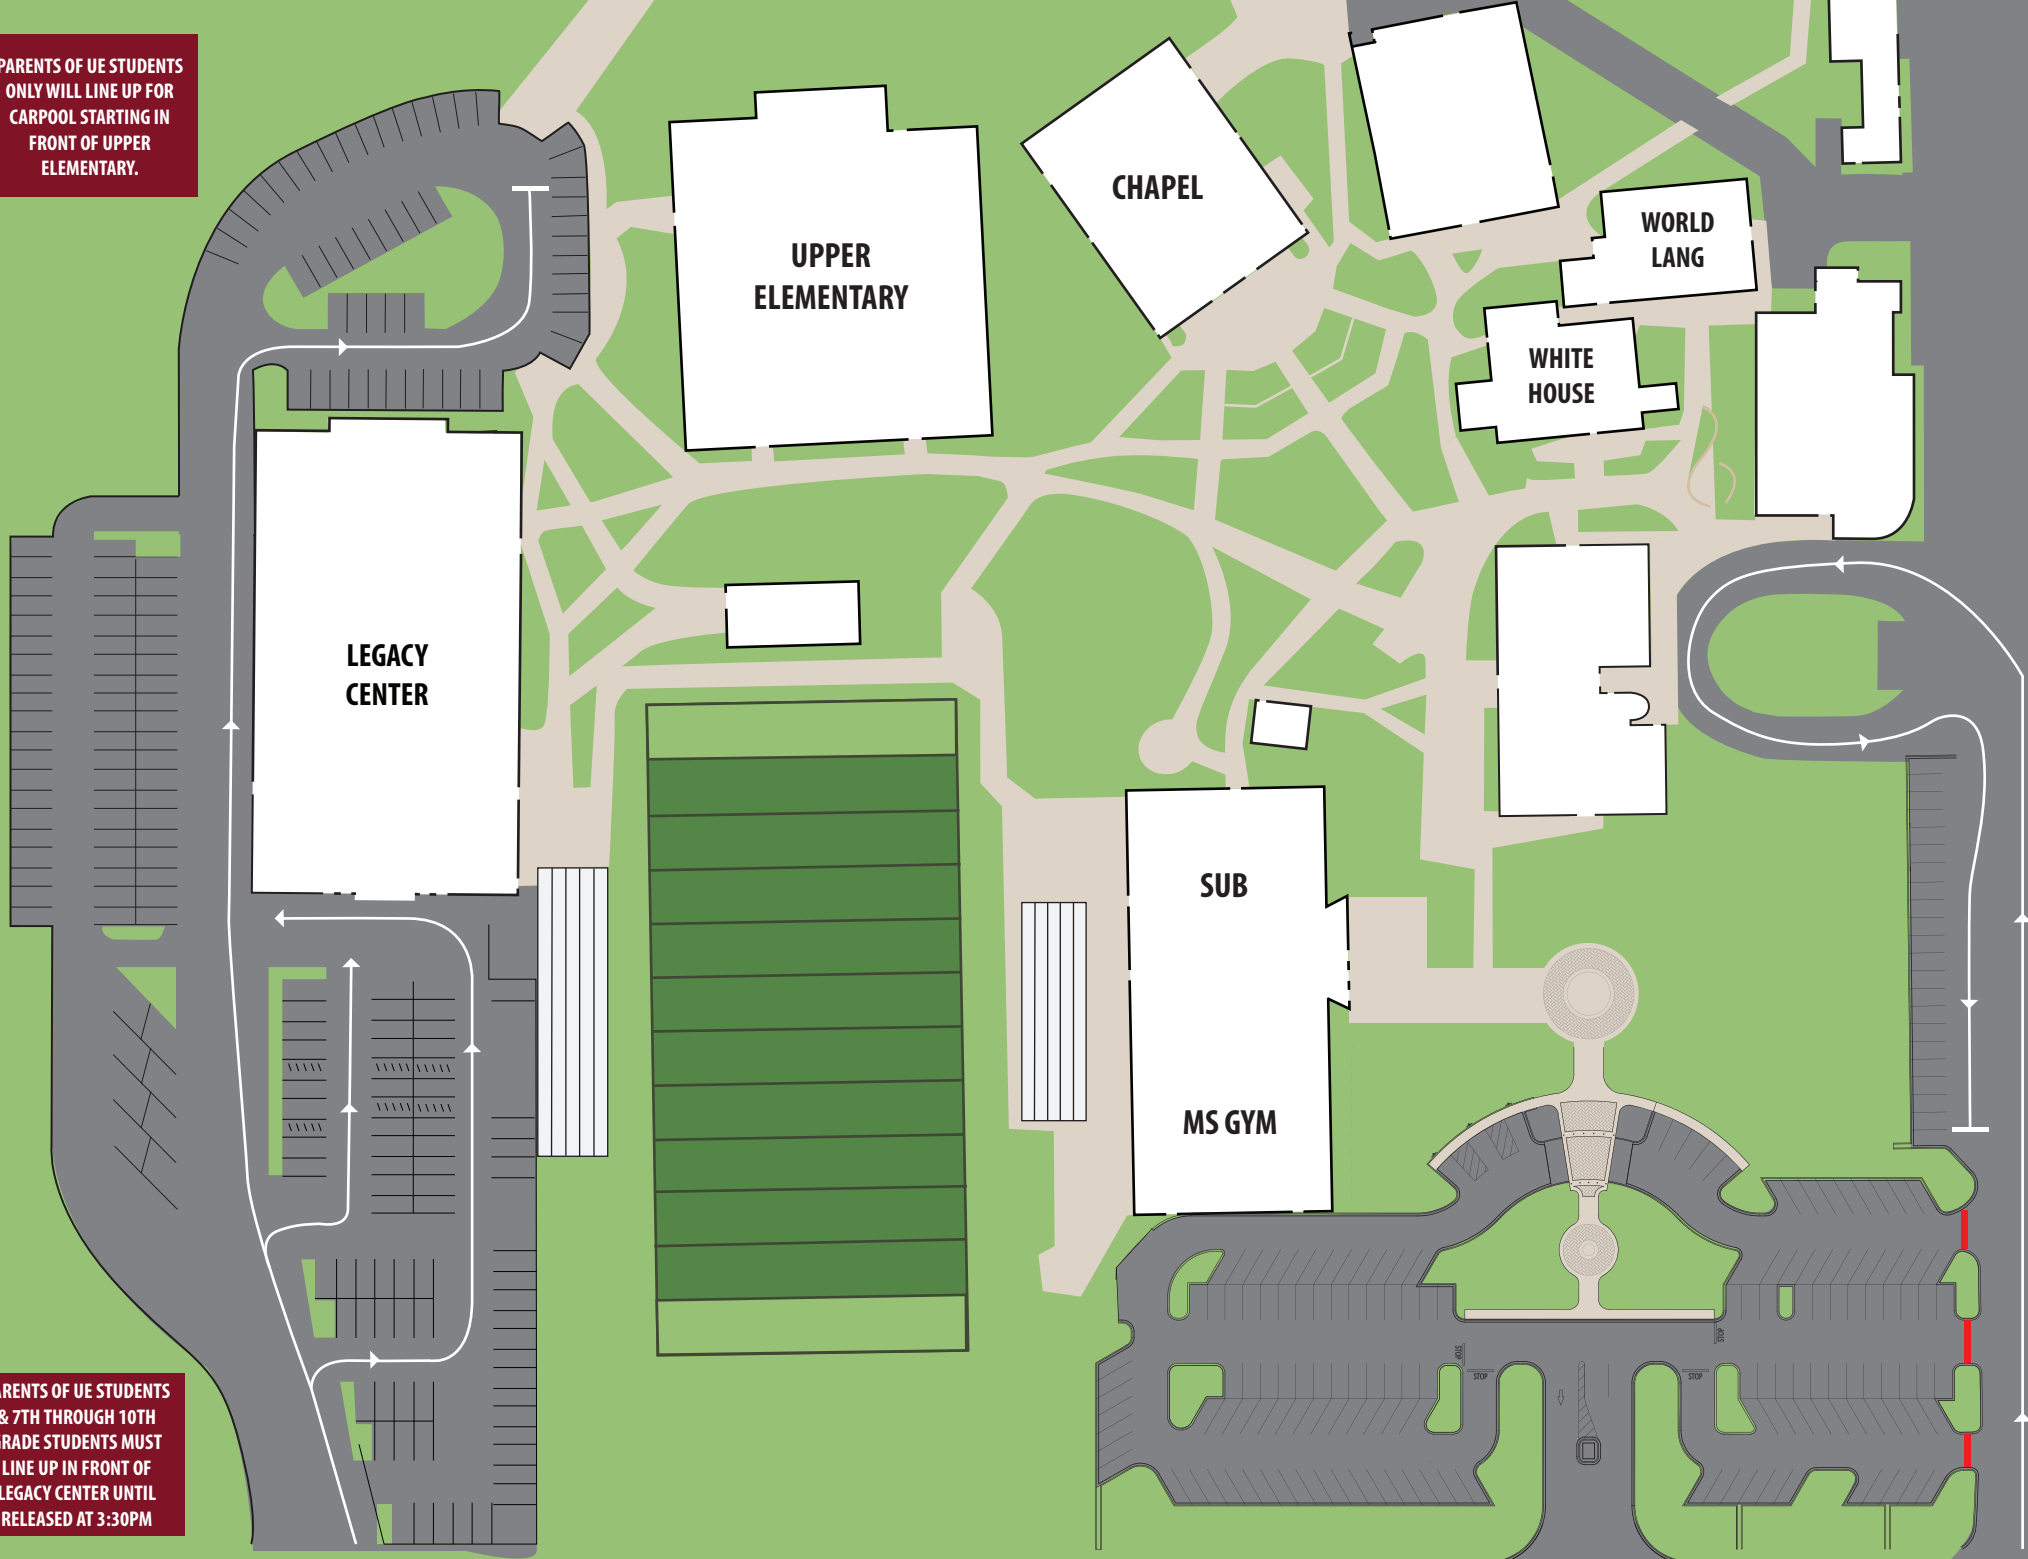

**PARENTS OF UE STUDENTS ONLY WILL LINE UP FOR CARPOOL STARTING IN FRONT OF UPPER ELEMENTARY.**

**PARENTS OF UE STUDENTS & 7TH THROUGH 10TH GRADE STUDENTS MUST LINE UP IN FRONT OF LEGACY CENTER UNTIL RELEASED AT 3:30PM**

**MACON ROAD**