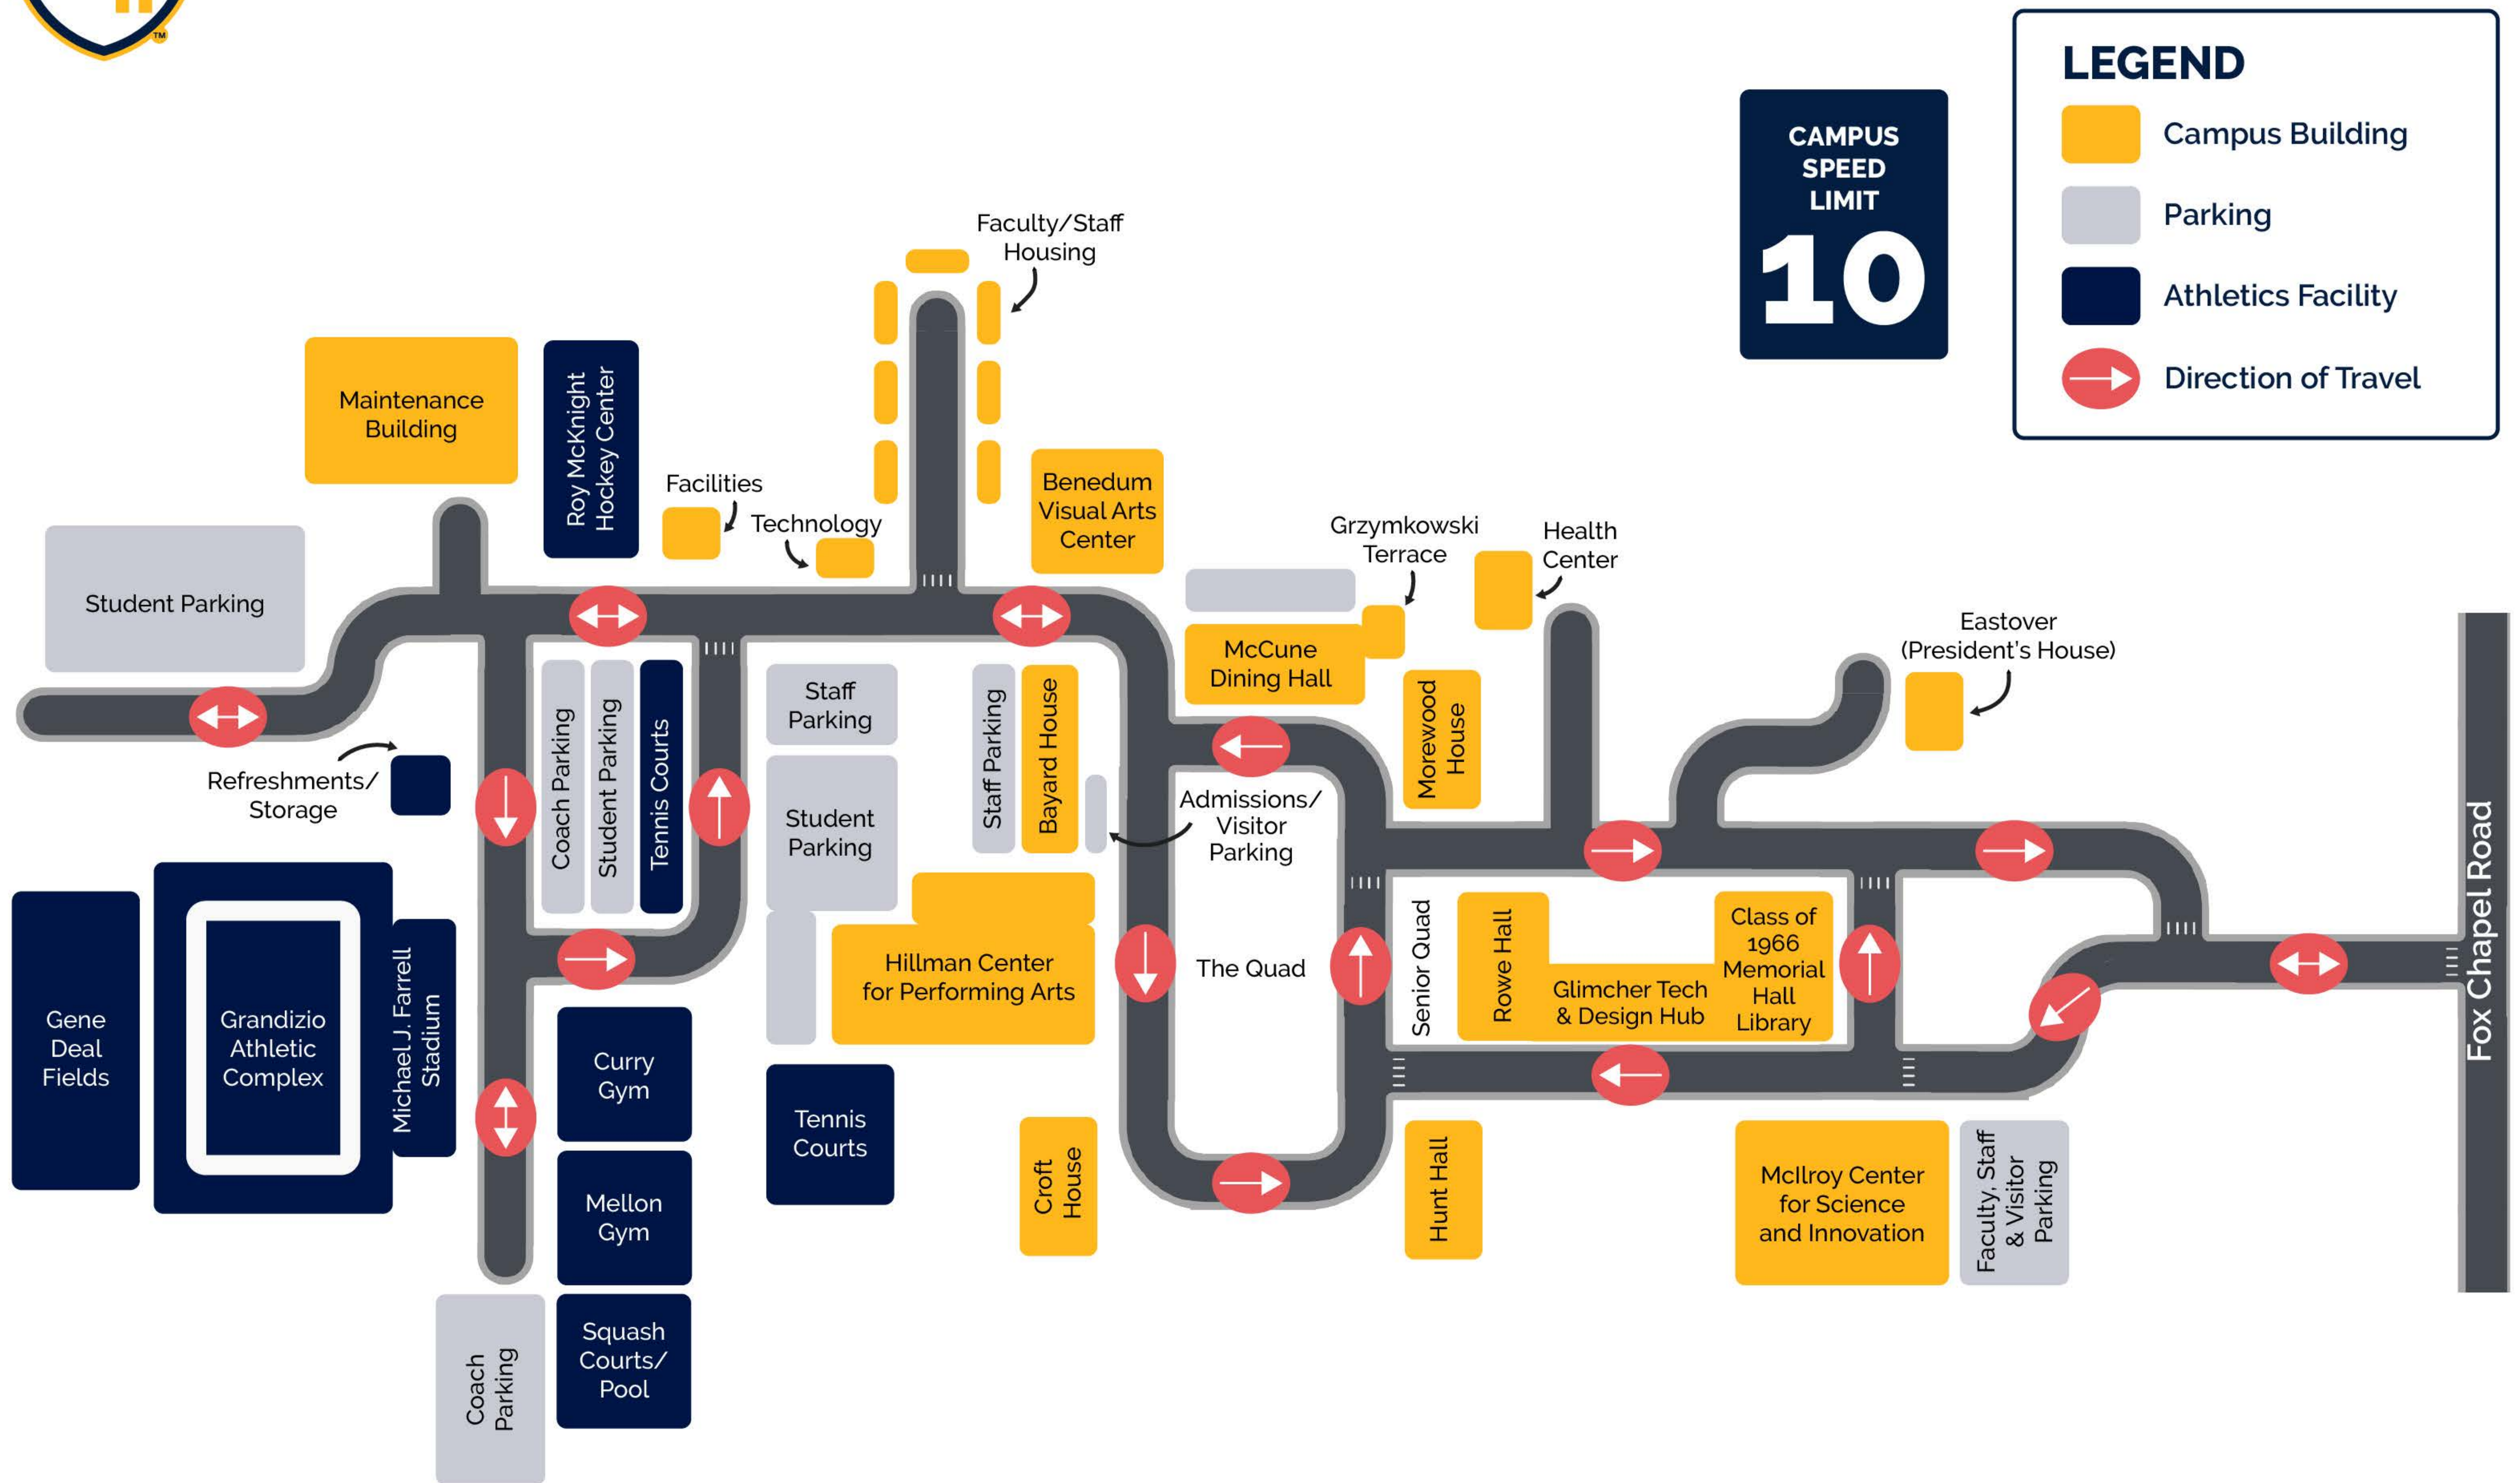

# SENIOR SCHOOL CAMPUS MAP

**SHADY SIDE ACADEMY**  
 423 Fox Chapel Road, Pittsburgh, PA 15238  
 412-968-3000 • [www.shadysideacademy.org](http://www.shadysideacademy.org)